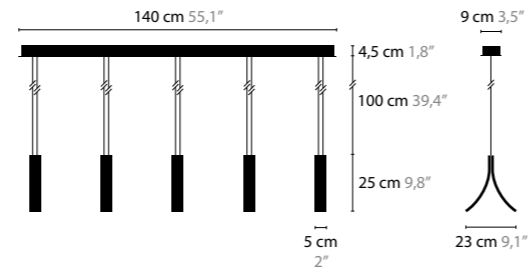

LED 3 X 13W / 24V / 2700K
COLORS: 02-32-33

STREAM W1

13770

LED 4W / 24V / 2700K
COLORS: 02-32-33

STREAM H5

13730

LED 5 X 7W / 24V / 2700K
COLORS: 02-32-33

STREAM W1 XL