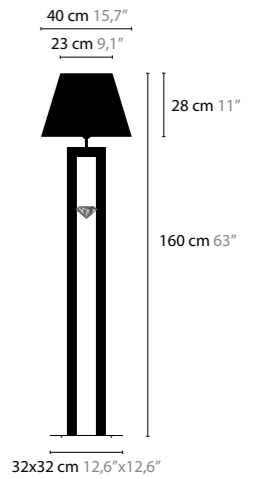

ELEMENTS OF LOVE

ELEMENTS OF LOVE IS A REGISTERED DESIGN BY COEN MUNSTERS 2009

ELEMENTS OF LOVE H1

10510 / WITH CRYSTAL ELEMENT
BASE: 1 X GY6.35 / 12V / MAX. 35W
10511 LED / WITH CRYSTAL ELEMENT
BASE: 1 X 4,5W / 2700K
COLORS: 00-01-02-05-16

ELEMENTS OF LOVE H2

10514 / WITH CRYSTAL ELEMENTS
BASE: 2 X GY6.35 / 12V / MAX. 35W
10515 LED / WITH CRYSTAL ELEMENTS
BASE: 2 X 4,5W / 2700K
COLORS: 00-01-02-05-16

ELEMENTS OF LOVE H3

10518 / WITH CRYSTAL ELEMENTS
BASE: 3 X GY6.35 / 12V / MAX. 35W
10519 LED / WITH CRYSTAL ELEMENTS
BASE: 3 X 4,5W / 2700K
COLORS: 00-01-02-05-16

ELEMENTS OF LOVE H5

10524 / WITH CRYSTAL ELEMENTS
BASE: 5 X GY6.35 / 12V / MAX. 35W
10525 LED / WITH CRYSTAL ELEMENTS
BASE: 5 X 4,5W / 2700K
COLORS: 00-01-02-05-16

ELEMENTS OF LOVE W1

10550 / WITH CRYSTAL ELEMENT
BASE: 1 X GY6.35 / 12V / MAX. 35W
10551 LED / WITH CRYSTAL ELEMENT
BASE: 1 X 4,5W / 2700K
COLORS: 00-01-02-05-16

ELEMENTS OF LOVE W1 XL

10554 / WITH CRYSTAL ELEMENT
BASE: 1 X GY6.35 / 12V / MAX. 35W
10555 LED / WITH CRYSTAL ELEMENT
BASE: 1 X 4,5W / 2700K
COLORS: 00-01-02-05-16

ELEMENTS OF LOVE F1

10574 / WITH CRYSTAL ELEMENT
BASE: 1 X GY6.35 / 12V / MAX. 35W
INCL. REGULAR / DIMMER
10575 LED / WITH CRYSTAL ELEMENT
BASE: 1 X 4,5W / 2700K
INCL. REGULAR / DIMMER
COLORS: 00-01-02-05-16

ELEMENTS OF LOVE H5L

10530 / WITH CRYSTAL ELEMENTS
BASE: 5 X GY6.35 / 12V / MAX. 35W
10531 LED / WITH CRYSTAL ELEMENTS
BASE: 5 X 4,5W / 2700K
COLORS: 00-01-02-05-16

ELEMENTS OF LOVE H8L

10540 / WITH CRYSTAL ELEMENTS
BASE: 8 X GY6.35 / 12V / MAX. 35W
10541 LED / WITH CRYSTAL ELEMENTS
BASE: 8 X 4,5W / 2700K
COLORS: 00-01-02-05-16

ELEMENTS OF LOVE T1

10564 / WITH CRYSTAL ELEMENT
BASE: 1 X GY6.35 / 12V / MAX. 35W
INCL. REGULAR / DIMMER
10565 LED / WITH CRYSTAL ELEMENT
BASE: 1 X 4,5W / 2700K
INCL. REGULAR / DIMMER
COLORS: 00-01-02-05-16

ELEMENTS OF LOVE T2