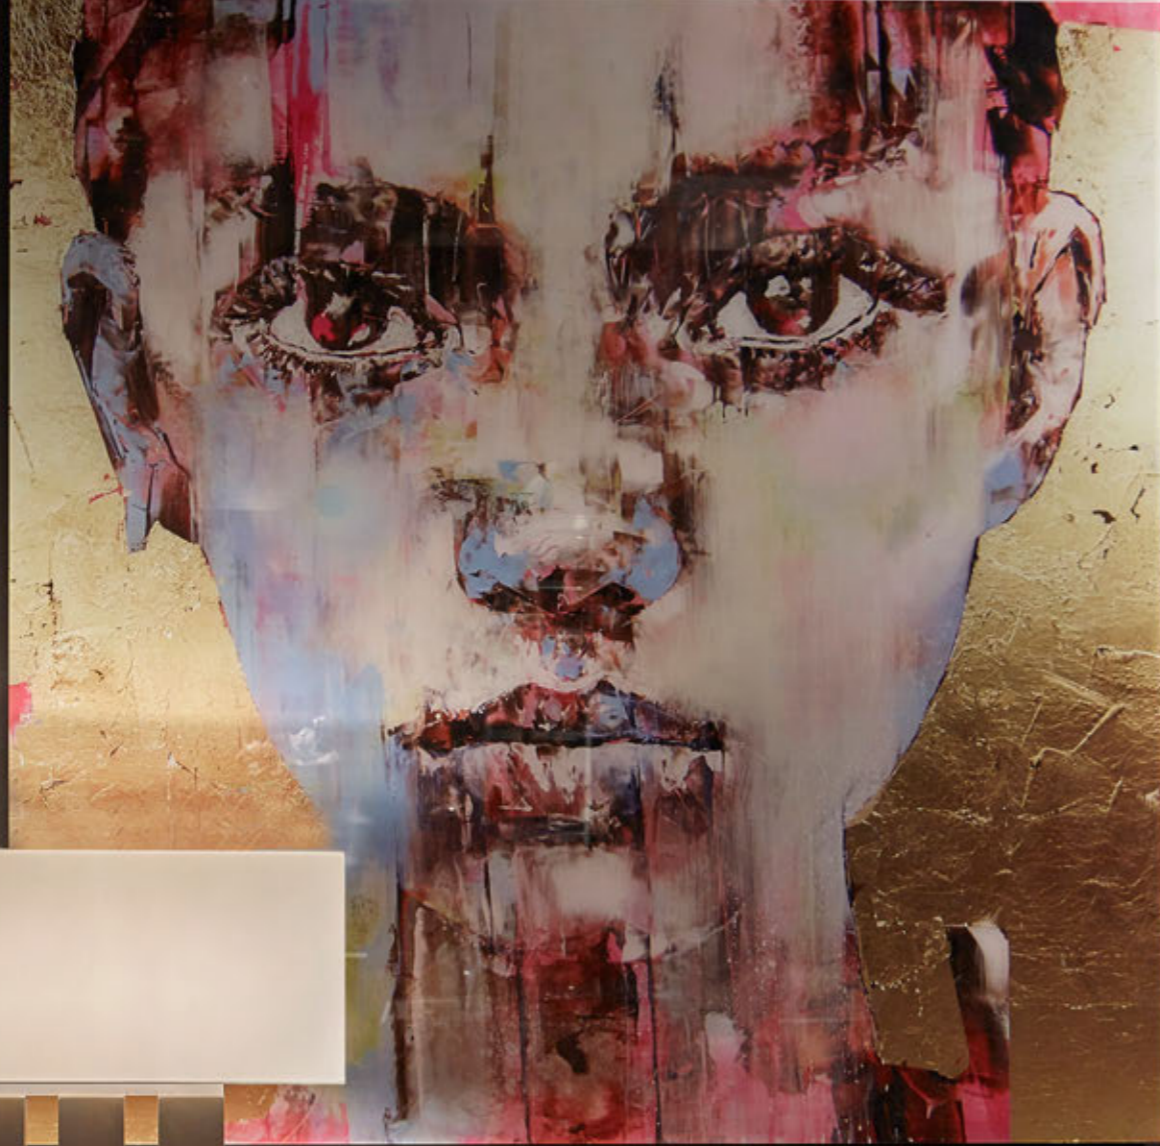

WALTZ OF VIENNA

DESIGN: COEN MUNSTERS 2016

13360
13361 COLOR

WALTZ OF VIENNA

WALTZ OF VIENNA S
13340
13341 COLOR

WALTZ OF VIENNA XL
13348
13349 COLOR

WALTZ OF VIENNA

WALTZ OF VIENNA