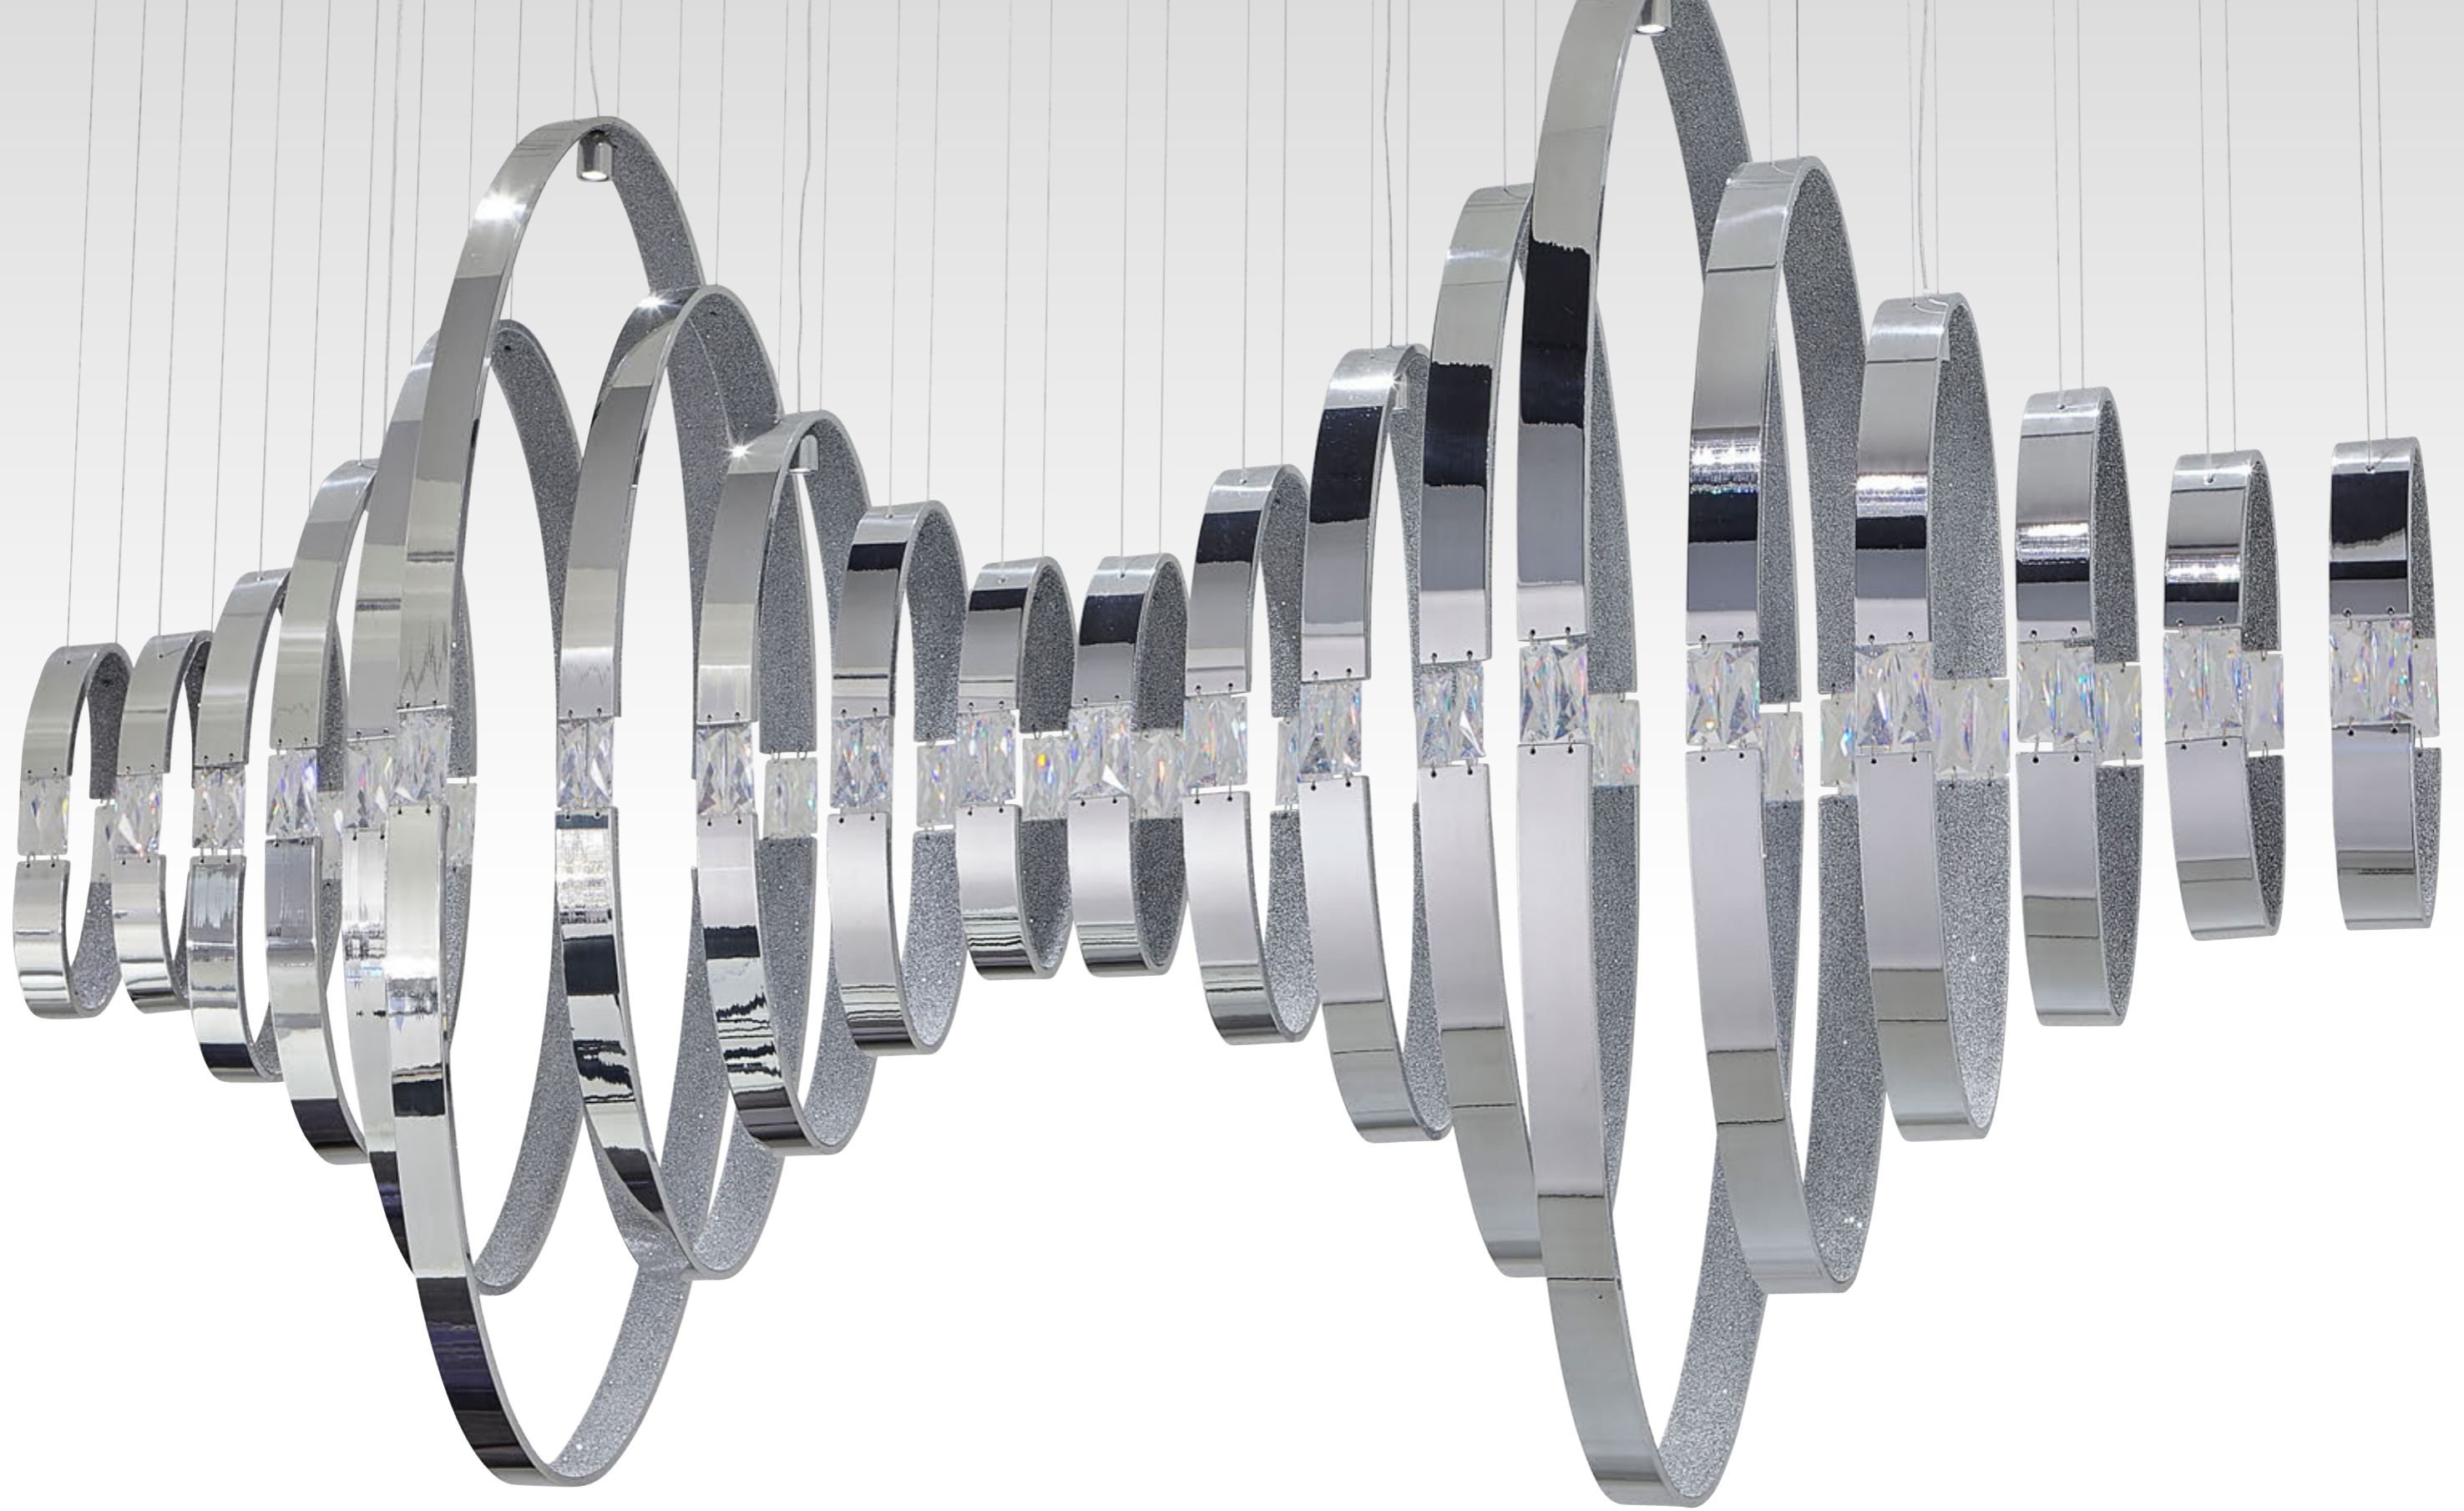

LOVE COMES AGAIN

DESIGN: COEN MUNSTERS 2012

CRYSTAL HEARTS

DESIGN: COEN MUNSTERS 2013

CRYSTALIZED WITH SWAROVSKI FABRIC CRYSTALS INSIDE

INSIDE COMPLETELY COVERED WITH
HIGHLY EXCLUSIVE SWAROVSKI FABRIC,
USING ITS SPARKLE TO CONNECT THE LINES
OF THE FIXTURES.
THE OUTCOME IS AN ORGANIC CONTEMPORARY
CLASSICAL SCULPTURE
WITH OVALS PLACED SIDE BY SIDE,
AS LIFE... AS A 'DANCE FOR LIFE',
FROM WHICH THE SPARKLE OF THE CRYSTALS
IS VISIBLE FROM EVERY ANGLE.
PIECES OF ART, STRAIGHT FROM THE HEART.
THE HEART AS THE MIDDLE OF EACH LIFE.
IT MOVES... IT MOVES ALL OVER THE WORLD.
THIS LIGHT OF CRYSTAL HEARTS IS MOVING
AND CAN BE BUILD UP
WITH MOVEMENTS 1 TILL 5.
IN A WAY OF LIFE, YOUR LIFE!