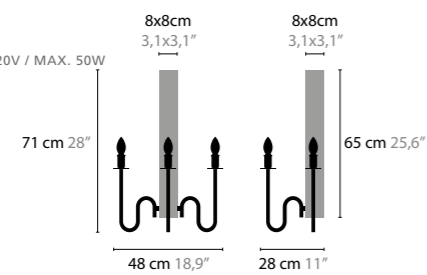

WALTZ OF VIENNA

WALTZ OF VIENNA IS A REGISTERED DESIGN BY COEN MUNSTERS 2016

WALTZ OF VIENNA T4

BASE: 4 X E14 / 220V / MAX. 40W

13370

COLORS: 02-10-12-13-14-16

13371 / COLOR

COLORS: 00-01-05

WALTZ OF VIENNA H4+1

BASE: 4 X E14 / 220V / MAX. 40W

BASE DOWNLIGHT: 1 X GU10 / 220V / MAX. 50W

13310

COLORS: 02-10-12-13-14-16

13311 / COLOR

COLORS: 00-01-05

WALTZ OF VIENNA W3+2

BASE: 3 X E14 / 220V / MAX. 40W

BASE UP- DOWNLIGHT: 2 X GU10 / 220V / MAX. 50W

13324

COLORS: 02-10-12-13-14-16

13325 / COLOR

COLORS: 00-01-05

WALTZ OF VIENNA F4

BASE: 4 X E14 / 220V / MAX. 40W

13390

COLORS: 02-10-12-13-14-16

13391 / COLOR

COLORS: 00-01-05

WALTZ OF VIENNA T4

BASE: 4 X E14 / 220V / MAX. 40W

SHADE: BLACK / RED / WHITE / CRÈME / BROWN

13374

COLORS: 02-10-12-13-14-16

13375 / COLOR

COLORS: 00-01-05

WALTZ OF VIENNA H4+1

BASE: 4 X E14 / 220V / MAX. 40W

BASE DOWNLIGHT: 1 X GU10 / 220V / MAX. 50W

13314

COLORS: 02-10-12-13-14-16

13315 / COLOR

COLORS: 00-01-05

WALTZ OF VIENNA W3+2

BASE: 3 X E14 / 220V / MAX. 40W

BASE UP- DOWNLIGHT: 2 X GU10 / 220V / MAX. 50W

13328

COLORS: 02-10-12-13-14-16

13329 / COLOR

COLORS: 00-01-05

WALTZ OF VIENNA F4

BASE: 4 X E14 / 220V / MAX. 40W

SHADE: BLACK / RED / WHITE / CRÈME / BROWN

13394

COLORS: 02-10-12-13-14-16

13395 / COLOR

COLORS: 00-01-05