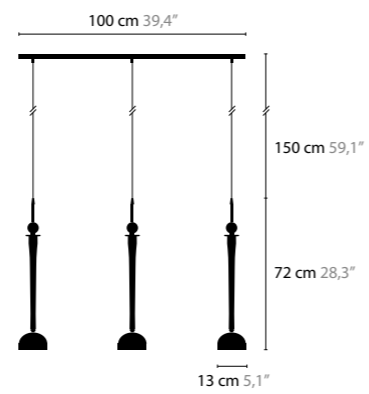

SWEET SYMPHONY H3