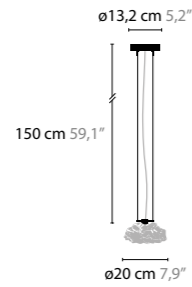

FLOWERS FROM AMSTERDAM

FLOWERS FROM AMSTERDAM IS A REGISTERED DESIGN BY COEN MUNSTERS 2013

FLOWERS FROM AMSTERDAM H1

10710 / CLEAR GLASS
10711 / SILVER GLASS
10712 / GOLD GLASS
BASE: 1 X G9 / 220V / MAX. 40W
COLORS: 00-01-02-05-16

FLOWERS FROM AMSTERDAM H3

10720 / CLEAR GLASS
10721 / SILVER GLASS
10722 / GOLD GLASS
BASE: 3 X G9 / 220V / MAX. 40W
COLORS: 00-01-02-05-16