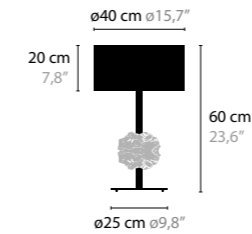

FLOWERS FROM AMSTERDAM

FLOWERS FROM AMSTERDAM IS A REGISTERED DESIGN BY COEN MUNSTERS 2013

FLOWERS FROM AMSTERDAM H1

10710 / CLEAR GLASS
10711 / SILVER GLASS
10712 / GOLD GLASS
BASE: 1 X G9 / 220V / MAX. 40W
COLORS: 00-01-02-05-16

FLOWERS FROM AMSTERDAM H3

10720 / CLEAR GLASS
10721 / SILVER GLASS
10722 / GOLD GLASS
BASE: 3 X G9 / 220V / MAX. 40W
COLORS: 00-01-02-05-16

FLOWERS FROM AMSTERDAM H5

10730 / CLEAR GLASS
10731 / SILVER GLASS
10732 / GOLD GLASS
BASE: 5 X G9 / 220V / MAX. 40W
COLORS: 00-01-02-05-16

FLOWERS FROM AMSTERDAM H7

10740 / CLEAR GLASS
10741 / SILVER GLASS
10742 / GOLD GLASS
BASE: 7 X G9 / 220V / MAX. 40W
COLORS: 00-01-02-05-16

FLOWERS FROM AMSTERDAM H4

10750 / CLEAR GLASS
10751 / SILVER GLASS
10752 / GOLD GLASS
BASE: 4 X G9 / 220V / MAX. 40W
COLORS: 00-01-02-05-16

FLOWERS FROM AMSTERDAM H6

10760 / CLEAR GLASS
10761 / SILVER GLASS
10762 / GOLD GLASS
BASE: 6 X G9 / 220V / MAX. 40W
COLORS: 00-01-02-05-16

FLOWERS FROM AMSTERDAM H10

10770 / CLEAR GLASS
10771 / SILVER GLASS
10772 / GOLD GLASS
BASE: 10 X G9 / 220V / MAX. 40W
COLORS: 00-01-02-05-16

FLOWERS FROM AMSTERDAM H14

10780 / CLEAR GLASS
10781 / SILVER GLASS
10782 / GOLD GLASS
BASE: 14 X G9 / 220V / MAX. 40W
COLORS: 00-01-02-05-16

FLOWERS FROM AMSTERDAM T1H

10830 / CLEAR GLASS
10831 / SILVER GLASS
10832 / GOLD GLASS
BASE: 1 X E27 / 220V / MAX. 60W
INCL. REGULAR / DIMMER
COLORS: 00-01-02-05-16
SHADE: BLACK / RED / WHITE /
CRÈME / BROWN

FLOWERS FROM AMSTERDAM T1

10840 / CLEAR GLASS
10841 / SILVER GLASS
10842 / GOLD GLASS
BASE: 1 X E27 / 220V / MAX. 60W
INCL. REGULAR / DIMMER
COLORS: 00-01-02-05-16
SHADE: BLACK / RED / WHITE /
CRÈME / BROWN

FLOWERS FROM AMSTERDAM W1

10810 / CLEAR GLASS
10811 / SILVER GLASS
10812 / GOLD GLASS
BASE: 1 X G9 / 220V / MAX. 40W
COLORS: 00-01-02-05-16

FLOWERS FROM AMSTERDAM C2C