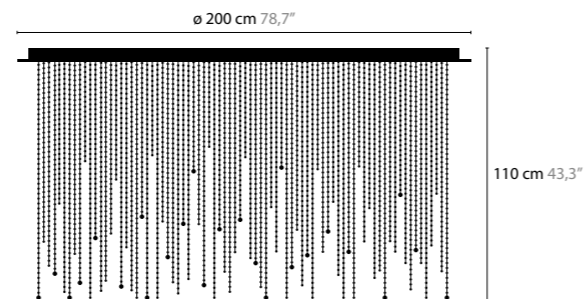

ICE FALL C28

14080 / CRYSTAL
14081 / SPECTRA CRYSTAL
14082 / SWAROVSKI STRASS
BASE: 28 X GU10 / 220V / MAX. 50W
COLORS: 00-01-02-05-16