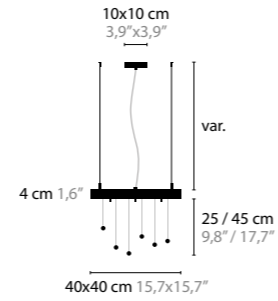

SPRANKLING DISK H9

12650 / SPECTRA CRYSTAL
12651 / SWAROVSKI STRASS
BASE: 9 X G4 / 12V / MAX. 20W
12652 LED / SPECTRA CRYSTAL
12653 LED / SWAROVSKI STRASS
9 X LED / 3W / 2700 K.
36 CRYSTALS 20 MM
COLORS: 00-01-02-05-16