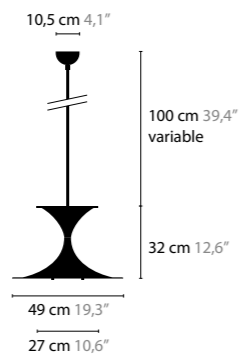

11211 LED

DOWNLIGHT: LED 13W
UPLIGHT: LED 13W

COLORS: 01-02-16

JAZZY

11220 / WITH CRYSTAL ELEMENT

DOWNLIGHT: BASE: 1 X R75 / 220V / MAX. 150W
UPLIGHT: BASE: 2 X R75 / 220V / MAX. 150W