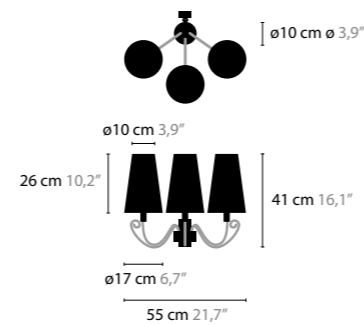

THE ARABIAN HISTORICAL ARCHITECTURE WITH ITS MASSIVE CONSTRUCTIONS COMBINED WITH THE MOST ELEGANT AND FABULOUS FINE DETAILS WAS THE INSPIRATION FOR THE DESIGN OF 'ARABIAN PEARLS', WHERE, AS WELL, A MASSIVE CONSTRUCTION IS COMBINED WITH THE MOST ELEGANT LINES AND DETAILS, RESULTING IN FASCINATING LIGHT SCULPTURES.