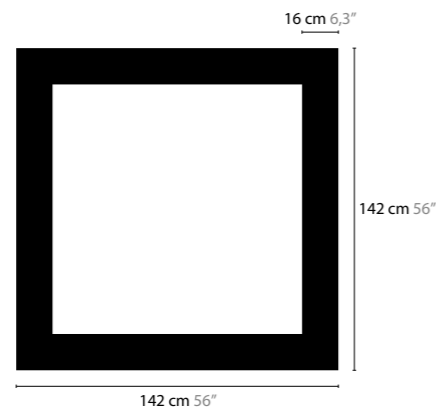

SKY CYCLES H24

12512 / CRYSTAL
12513 / SPECTRA CRYSTAL
12514 / SWAROVSKI STRASS
BASE: 24 X G9 / 220V / MAX. 40W
COLORS: 02 - (OTHER COLORS ON REQUEST)