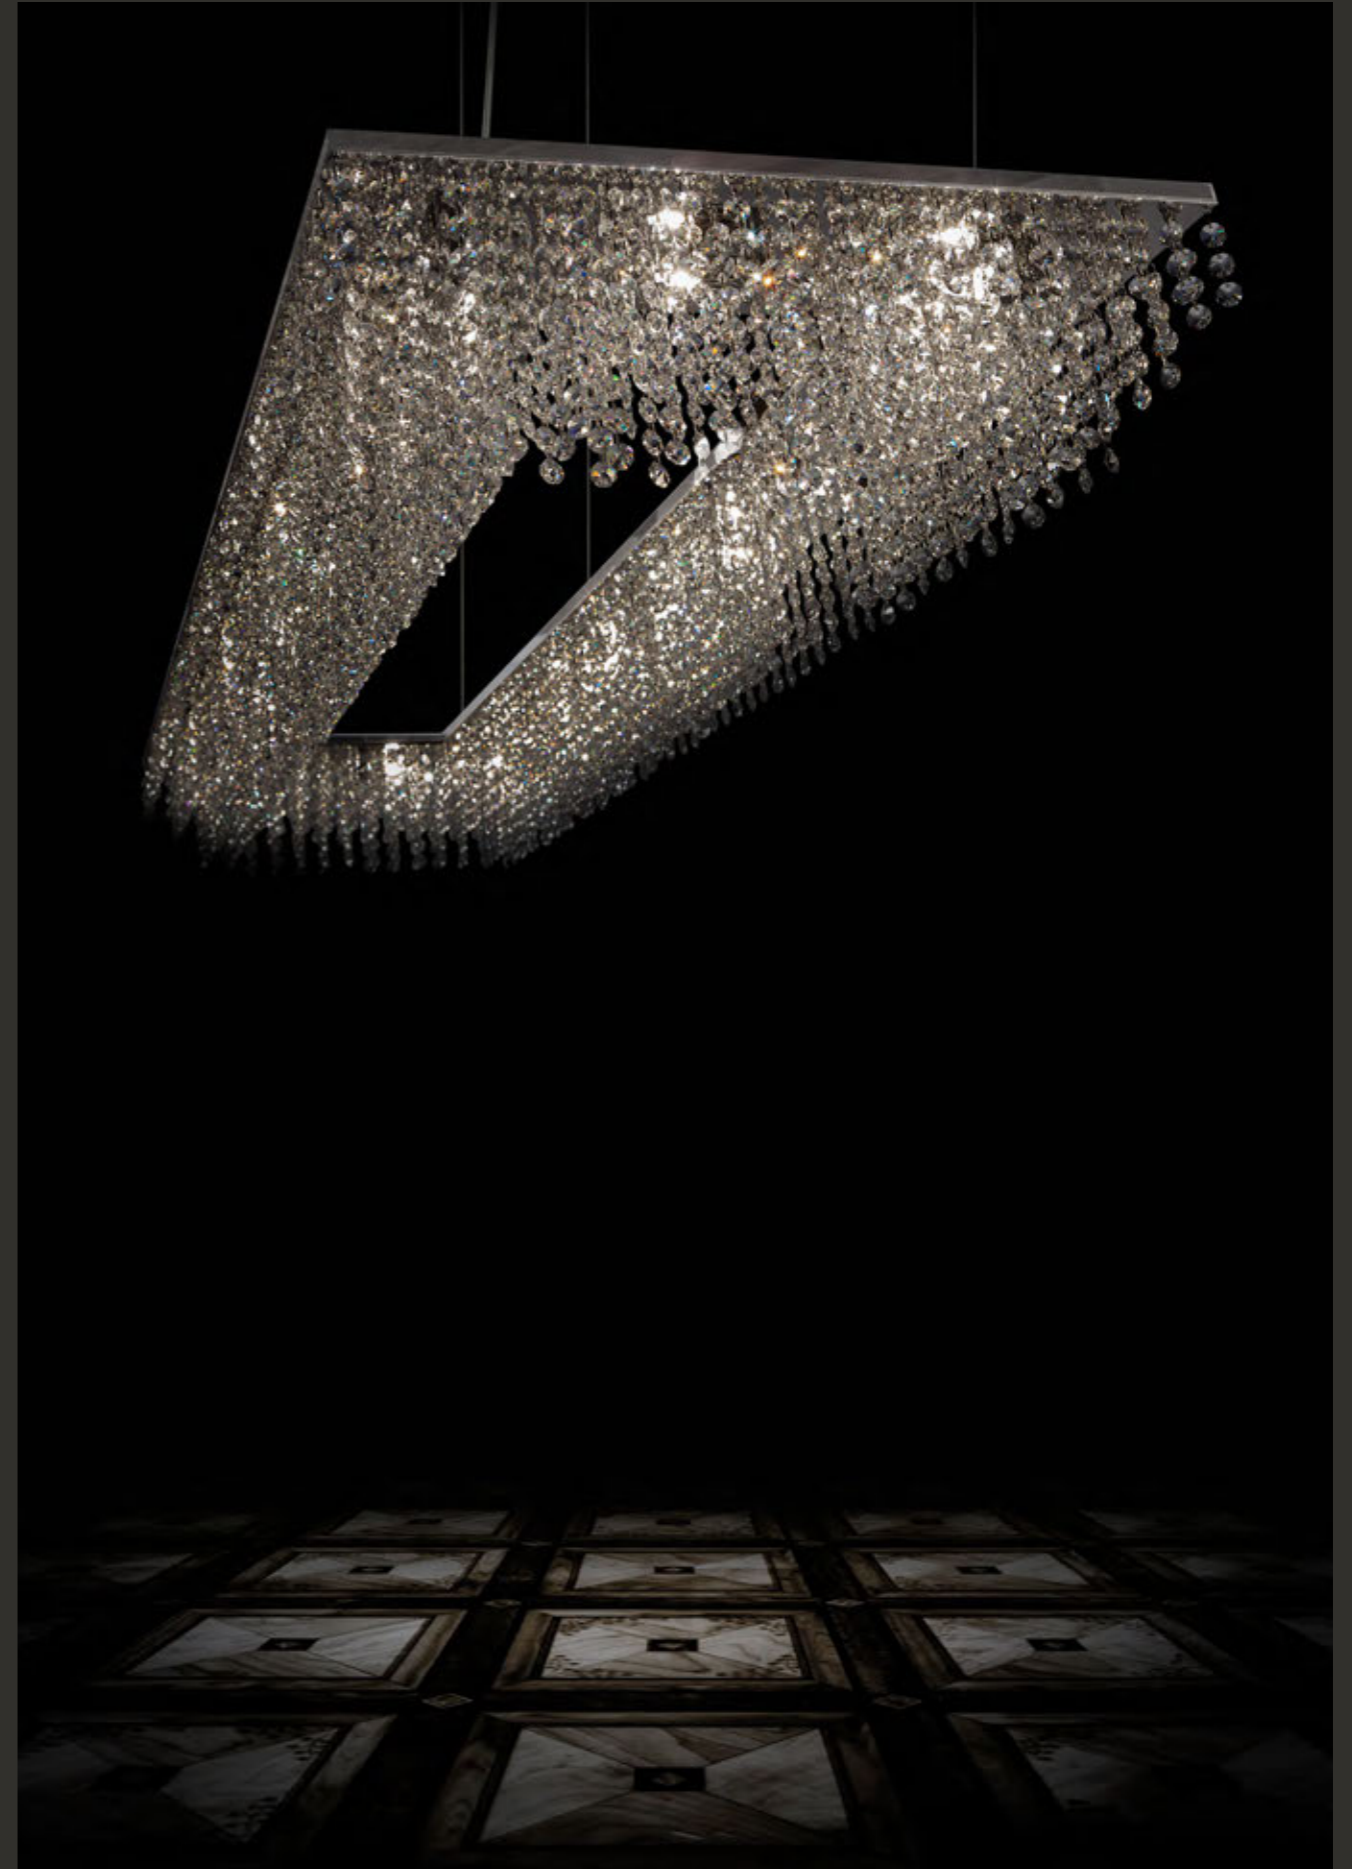

SKY CYCLES

DESIGN: COEN MUNSTERS 2016

12450 CRYSTAL
12451 SPECTRA CRYSTAL
12452 SWAROVSKI STRASS