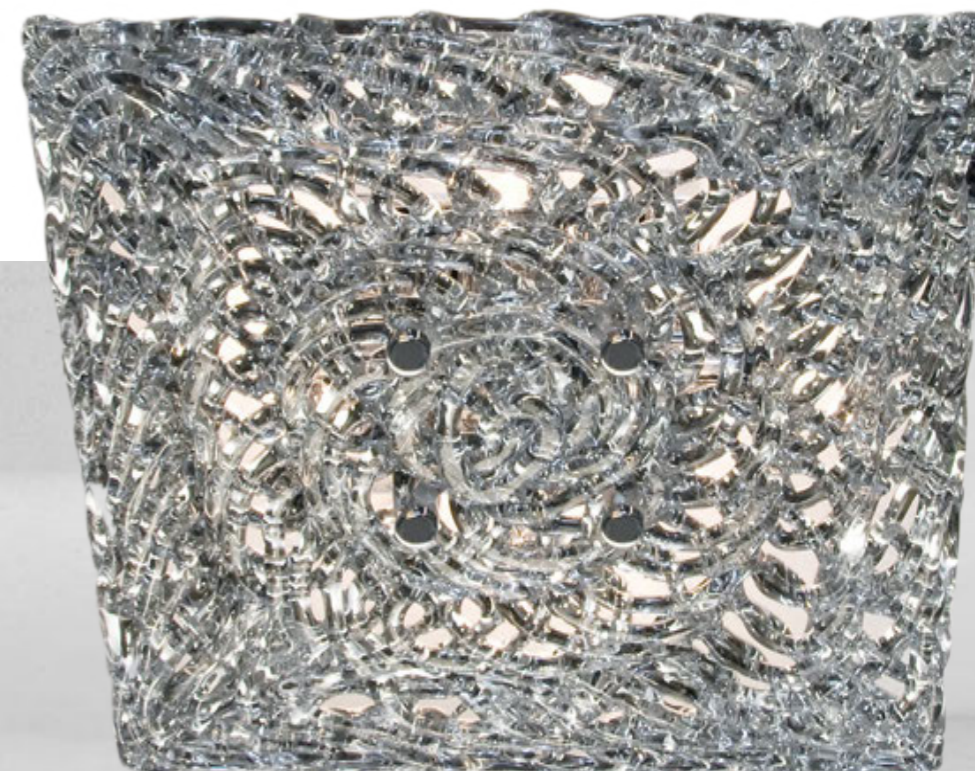

11861 / SILVER GLASS

BASE: 3 X G9 / 220V / MAX. 40W

COLORS: 02

NIGHTLIFE C16

11890 / CLEAR GLASS

11891 / SILVER GLASS

BASE: 16 X G9 / 220V / MAX. 40W

COLORS: 02