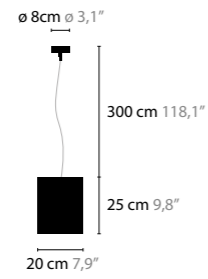

NEW DAWN

NEW DAWN IS A REGISTERED DESIGN BY COEN MUNSTERS 2015

NEW DAWN H1

13810 / ANTHRACITE METAL FABRIC
13811 / GOLD METAL FABRIC
BASE: 1 X E27 / 220V / MAX. 60W
COLORS: 00-01-02-05-10-12-13-14-16