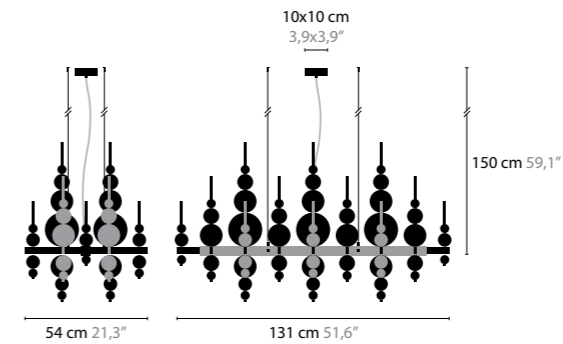

TEARS FROM MOON H22+3

13130 / WHITE HANDMADE GLASS BALLS
13131 / BLACK HANDMADE GLASS BALLS
13132 / SILVER HANDMADE GLASS BALLS
13133 / GOLD HANDMADE GLASS BALLS
BASE: 22 X G4 / 12V / MAX. 10W
DOWNLIGHT: 3 X LED 3.2W / 2700K
WITH SEPARATE ON-OFF SWITCH
COLORS: 00 01 02 05 10 12 13