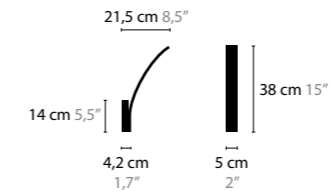

STREAM W1 XL

13772

LED 7W / 24V / 2700K
COLORS: 02-32-33