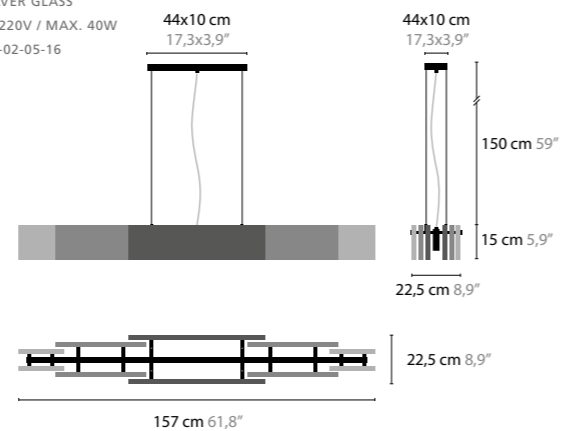

NIGHTLIFE H8 XL

11820 / CLEAR GLASS

11821 / SILVER GLASS

BASE: 8 X G9 / 220V / MAX. 40W

COLORS: 00-01-02-05-16