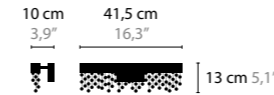

FROZEN EYES W1 L C

10971 / SPECTRA CRYSTAL
10972 / SWAROVSKI STRASS
LED 8W / 24V
COLORS: 00-01-02-05-10-12-13-14-16