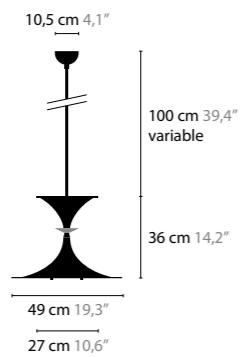

11221 LED / WITH CRYSTAL ELEMENT

DOWNLIGHT: LED 13W
UPLIGHT: LED 13W

COLORS: 01-02-16

JAZZY

DESIGN: COEN MUNSTERS 2008