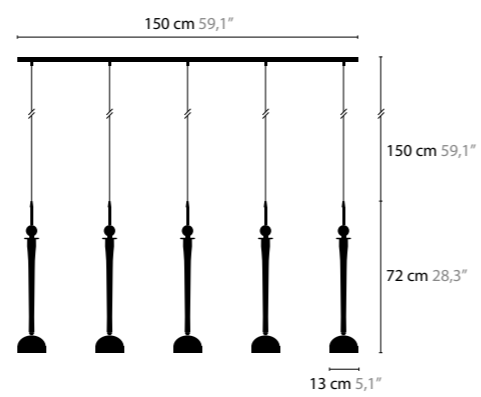

SWEET SYMPHONY H5