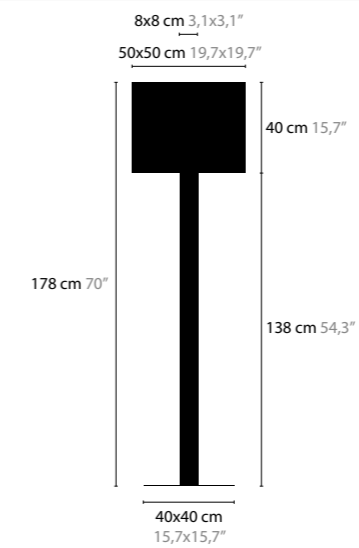

WALTZ OF VIENNA F2

BASE: 2 X E27 / 220V / MAX. 60W
SHADE: BLACK / RED / WHITE
CRÈME / BROWN

13380
COLORS: 02-10-12-13-14-16
13381 / COLOR
COLORS: 00-01-05