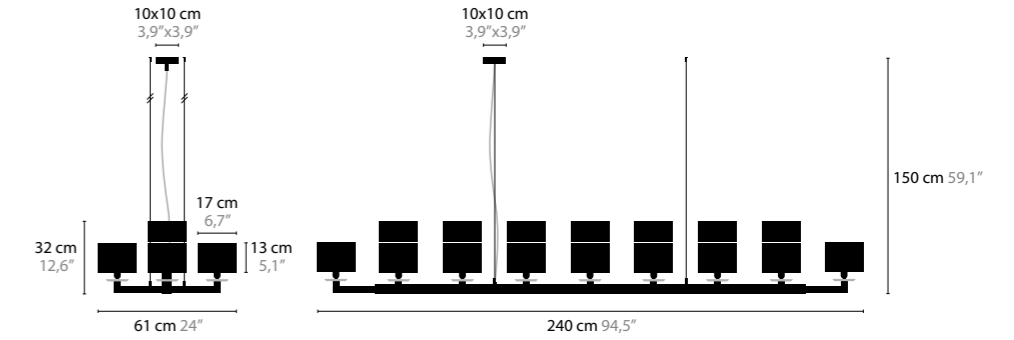

SWINGING BALLET H7

12926

SWAROVSKI STRASS
 BASE: 7 X E14 / 220V / MAX. 40W
 COLORS: 00-01-02-05-10-12-13-14-16
 SHADE: BLACK / RED / CRÈME / WHITE / BROWN

SWINGING BALLET H23

12942

SWAROVSKI STRASS
 BASE: 23 X E14 / 220V / MAX. 40W
 COLORS: 00-01-02-05-10-12-13-14-16
 SHADE: BLACK / RED / CRÈME / WHITE / BROWN