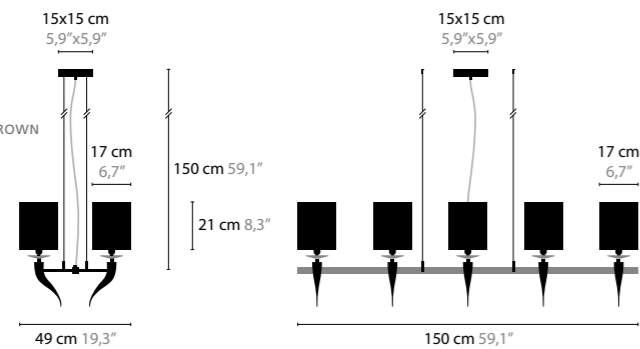

LOVING ARMS H6

11620

WITH CRYSTAL ELEMENTS
 BASE: 6 X E14 / 220V / MAX. 40W
 COLORS: 00-01-02-05-10-12-13-14-16
 SHADE: BLACK / RED / WHITE / CRÈME / BROWN

LOVING ARMS H10

11624

WITH CRYSTAL ELEMENTS
 BASE: 10 X E14 / 220V / MAX. 40W
 COLORS: 00-01-02-05-10-12-13-14-16
 SHADE: BLACK / RED / WHITE / CRÈME / BROWN