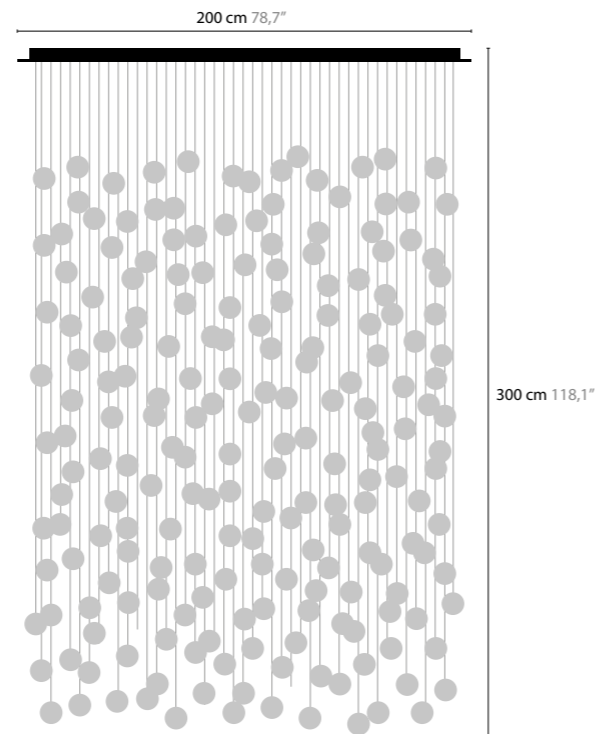

BASE: 100 X LED / 24V / 1W
COLORS: 00-01-02-05-10-14-16

BALLROOM C145

13970

BASE: 145 X LED / 24V / 1W
COLORS: 00-01-02-05-10-14-16

BALLROOM C200

13980

BASE: 200 X LED / 24V / 1W
COLORS: 00-01-02-05-10-14-16