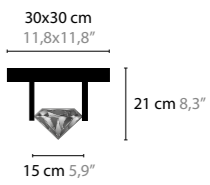

ELEMENTS OF LOVE C1 XL

10584 / WITH CRYSTAL ELEMENT
1 X LED / 6,5W / 2700K
COLORS: 00-01-02-05-16