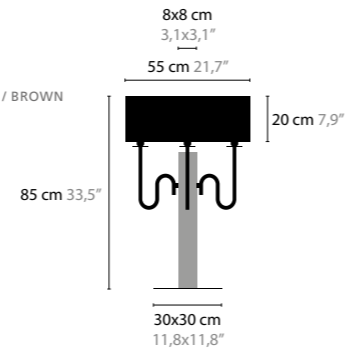

WALTZ OF VIENNA T4

BASE: 4 X E14 / 220V / MAX. 40W

SHADE: BLACK / RED / WHITE / CRÈME / BROWN

13374

COLORS: 02-10-12-13-14-16

13375 / COLOR

COLORS: 00-01-05