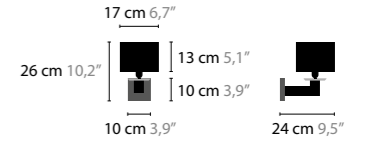

SWINGING BALLET W1

12950

SWAROVSKI STRASS
BASE: 1 X E14 / 220V / MAX. 40W
COLORS: 00-01-02-05-10-12-13-14-16
SHADE: BLACK / RED / CRÈME / WHITE / BROWN