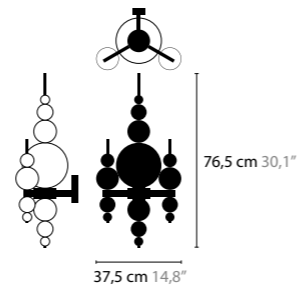

TEARS FROM MOON W3

13220 / WHITE HANDMADE GLASS BALLS
13221 / BLACK HANDMADE GLASS BALLS
13222 / SILVER HANDMADE GLASS BALLS
13223 / GOLD HANDMADE GLASS BALLS
BASE: 3 X G4 / 12V / MAX. 20W
COLORS: 00 01 02 05 12 13