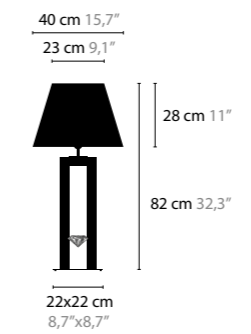

ELEMENTS OF LOVE T2

10560 / WITH CRYSTAL ELEMENT
BASE: 1 X E27 / 220V / MAX. 60W
INCL. REGULAR / DIMMER
COLORS: 00-01-02-05-16
SHADE: BLACK / WHITE / CRÈME / BROWN / RED