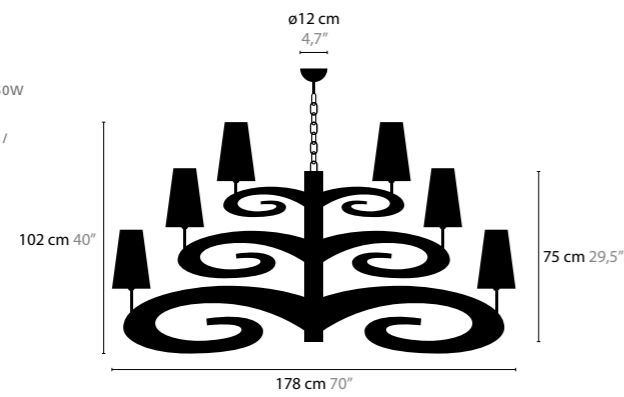

11435

BASE: 18 X E14 / 220V / MAX. 40W
 BASE DOWNLIGHT: 1 X GU10 / 220V / MAX. 50W
 COLORS: 02-10-12-13-14-16
 SHADE: (HIGH MODEL) BLACK / RED / WHITE /
 CRÈME / BROWN

LAZY SUNDAY H10

11447

BASE: 10 X E14 / 220V / MAX. 40W
 COLORS: 02-10-12-13-14-16
 SHADE: (HIGH MODEL) BLACK / RED / WHITE /
 CRÈME / BROWN