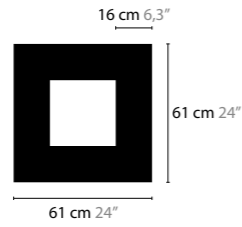

SKY CYCLES SQUARE

SKY CYCLES IS A REGISTERED DESIGN BY COEN MUNSTERS 2016

SKY CYCLES H8

12500 / CRYSTAL
12501 / SPECTRA CRYSTAL
12502 / SWAROVSKI STRASS
BASE: 8 X G9 / 220V / MAX. 40W
COLORS: 02 - (OTHER COLORS ON REQUEST)