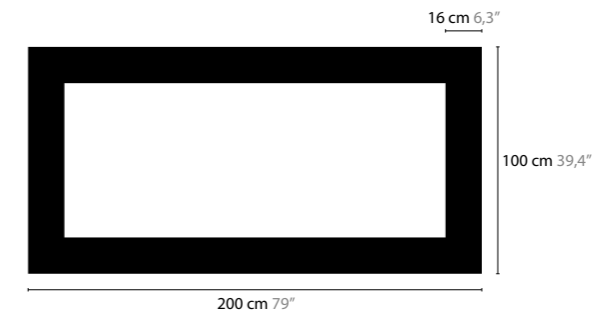

SKY CYCLES H26

12456 / CRYSTAL
12457 / SPECTRA CRYSTAL
12458 / SWAROVSKI STRASS
BASE: 26 X G9 / 220V / MAX. 40W
COLORS: 02 - (OTHER COLORS ON REQUEST)