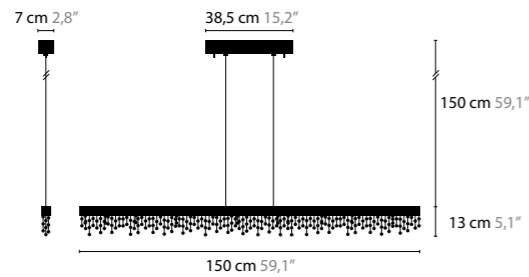

FROZEN EYES HXL C

10923 / SPECTRA CRYSTAL
10924 / SWAROVSKI STRASS
LED 27W / 24V
COLORS: 00-01-02-05-10-12-13-14-16