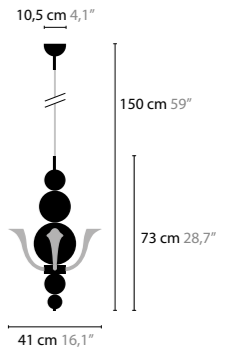

TEARS FROM MOON H4

13030 / WHITE HANDMADE GLASS BALLS
13031 / BLACK HANDMADE GLASS BALLS
13032 / SILVER HANDMADE GLASS BALLS
13033 / GOLD HANDMADE GLASS BALLS
BASE: 4 X G9 / 220V / MAX. 40W
COLORS: 00 01 02 05 10 12 13