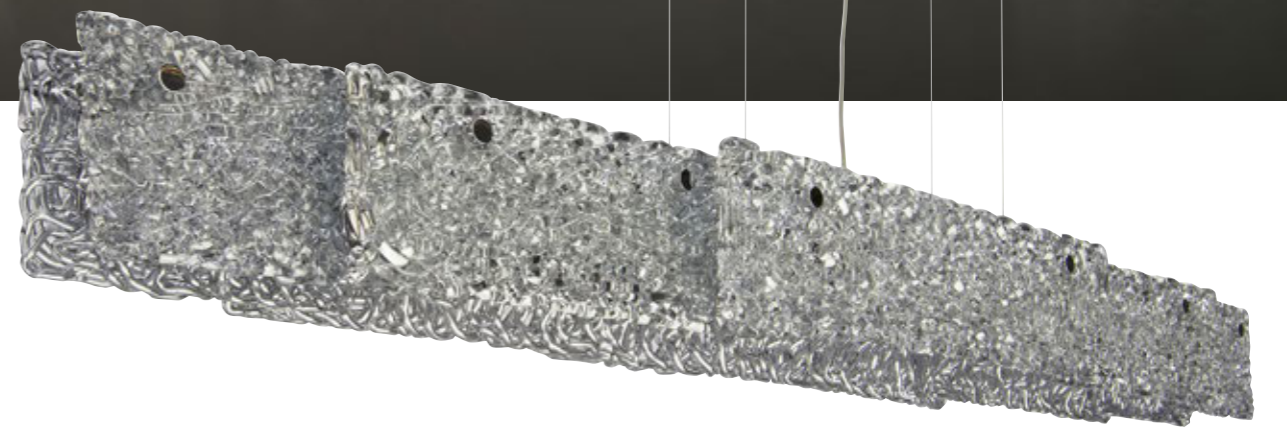

NIGHT IN PARIS
INSPIRATION:
LOOKING FROM
THE ABOVE,
PARIS' SPARKLING
AND FABULOUS
CITY LIGHTS
BY NIGHT

NIGHTLIFE

DESIGN: COEN MUNSTERS 2013

11820 CLEAR GLASS
11821 SILVER GLASS

NIGHTLIFE

11810 CLEAR GLASS
11811 SILVER GLASS