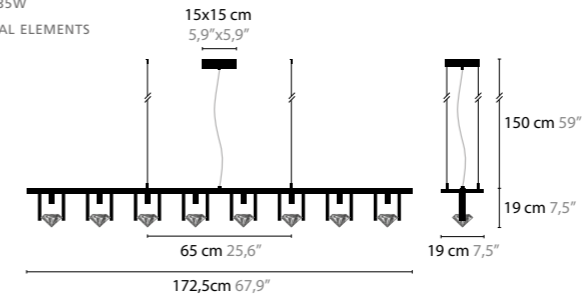

ELEMENTS OF LOVE H5L

10530 / WITH CRYSTAL ELEMENTS
BASE: 5 X GY6.35 / 12V / MAX. 35W
10531 LED / WITH CRYSTAL ELEMENTS
BASE: 5 X 4,5W / 2700K
COLORS: 00-01-02-05-16

ELEMENTS OF LOVE H8L

10540 / WITH CRYSTAL ELEMENTS
BASE: 8 X GY6.35 / 12V / MAX. 35W
10541 LED / WITH CRYSTAL ELEMENTS
BASE: 8 X 4,5W / 2700K
COLORS: 00-01-02-05-16