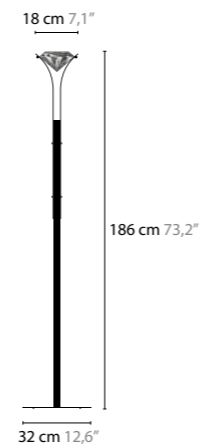

ELEMENTS OF LOVE

ELEMENTS OF LOVE IS A REGISTERED DESIGN BY COEN MUNSTERS 2009

ELEMENTS OF LOVE H1

10510 / WITH CRYSTAL ELEMENT
BASE: 1 X GY6.35 / 12V / MAX. 35W
10511 LED / WITH CRYSTAL ELEMENT
BASE: 1 X 4,5W / 2700K
COLORS: 00-01-02-05-16

ELEMENTS OF LOVE H2

10514 / WITH CRYSTAL ELEMENTS
BASE: 2 X GY6.35 / 12V / MAX. 35W
10515 LED / WITH CRYSTAL ELEMENTS
BASE: 2 X 4,5W / 2700K
COLORS: 00-01-02-05-16

ELEMENTS OF LOVE H3

10518 / WITH CRYSTAL ELEMENTS
BASE: 3 X GY6.35 / 12V / MAX. 35W
10519 LED / WITH CRYSTAL ELEMENTS
BASE: 3 X 4,5W / 2700K
COLORS: 00-01-02-05-16

ELEMENTS OF LOVE H5

10524 / WITH CRYSTAL ELEMENTS
BASE: 5 X GY6.35 / 12V / MAX. 35W
10525 LED / WITH CRYSTAL ELEMENTS
BASE: 5 X 4,5W / 2700K
COLORS: 00-01-02-05-16

ELEMENTS OF LOVE W1

10550 / WITH CRYSTAL ELEMENT
BASE: 1 X GY6.35 / 12V / MAX. 35W
10551 LED / WITH CRYSTAL ELEMENT
BASE: 1 X 4,5W / 2700K
COLORS: 00-01-02-05-16

ELEMENTS OF LOVE W1 XL

10554 / WITH CRYSTAL ELEMENT
BASE: 1 X GY6.35 / 12V / MAX. 35W
10555 LED / WITH CRYSTAL ELEMENT
BASE: 1 X 4,5W / 2700K
COLORS: 00-01-02-05-16

ELEMENTS OF LOVE F1

10574 / WITH CRYSTAL ELEMENT
BASE: 1 X GY6.35 / 12V / MAX. 35W
INCL. REGULAR / DIMMER
10575 LED / WITH CRYSTAL ELEMENT
BASE: 1 X 4,5W / 2700K
INCL. REGULAR / DIMMER
COLORS: 00-01-02-05-16

ELEMENTS OF LOVE H5L

10530 / WITH CRYSTAL ELEMENTS
BASE: 5 X GY6.35 / 12V / MAX. 35W
10531 LED / WITH CRYSTAL ELEMENTS
BASE: 5 X 4,5W / 2700K
COLORS: 00-01-02-05-16

ELEMENTS OF LOVE H8L

10540 / WITH CRYSTAL ELEMENTS
BASE: 8 X GY6.35 / 12V / MAX. 35W
10541 LED / WITH CRYSTAL ELEMENTS
BASE: 8 X 4,5W / 2700K
COLORS: 00-01-02-05-16

ELEMENTS OF LOVE T1

10564 / WITH CRYSTAL ELEMENT
BASE: 1 X GY6.35 / 12V / MAX. 35W
INCL. REGULAR / DIMMER
10565 LED / WITH CRYSTAL ELEMENT
BASE: 1 X 4,5W / 2700K
INCL. REGULAR / DIMMER
COLORS: 00-01-02-05-16

ELEMENTS OF LOVE T2