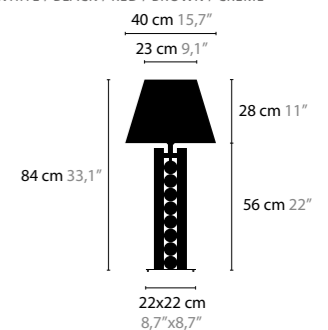

TEARS FROM MOON T1

13260 / WHITE HANDMADE GLASS BALLS
13261 / BLACK HANDMADE GLASS BALLS
13262 / SILVER HANDMADE GLASS BALLS
13263 / GOLD HANDMADE GLASS BALLS
BASE: 1 X E27 / 220V / MAX. 60W
COLORS: 00 01 02 05 10 12 13
SHADE: WHITE / BLACK / RED / BROWN / CRÈME