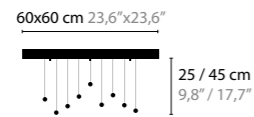

SPRANKLING DISK C9

12674 / SPECTRA CRYSTAL
12675 / SWAROVSKI STRASS
BASE: 9 X G4 / 12V / MAX. 20W
12676 LED / SPECTRA CRYSTAL
12677 LED / SWAROVSKI STRASS
9 X LED / 3W / 2700 K.
80 CRYSTALS 20 MM
COLORS: 00-01-02-05-16