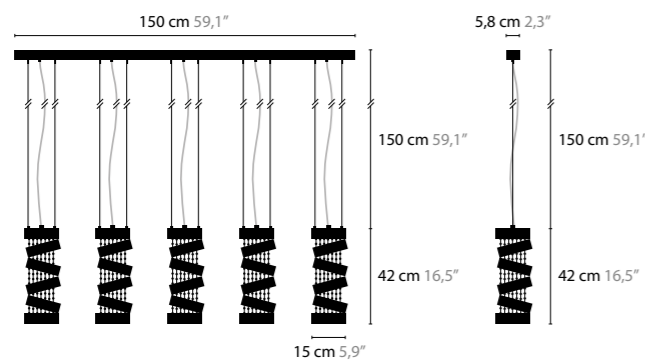

SECRET CLUB H3

12020

SWAROVSKI STRASS
 BASE: 3 X GU10 / 220V / MAX. 50W
 COLORS: 02

SECRET CLUB H5

12030

SWAROVSKI STRASS
 BASE: 5 X GU10 / 220V / MAX. 50W
 COLORS: 02

SECRET CLUB T1

12060