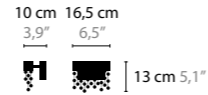

FROZEN EYES W1 S C

10947 / SPECTRA CRYSTAL
10948 / SWAROVSKI STRASS
LED 3W / 24V
COLORS: 00-01-02-05-10-12-13-14-16