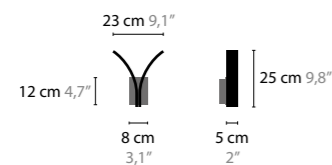

13772

LED 7W / 24V / 2700K
COLORS: 02-32-33

STREAM H5 XL

13732

LED 5 X 13W / 24V / 2700K
COLORS: 02-32-33

STREAM W2

13780

LED 7W / 24V / 2700K
COLORS: 02-32-33