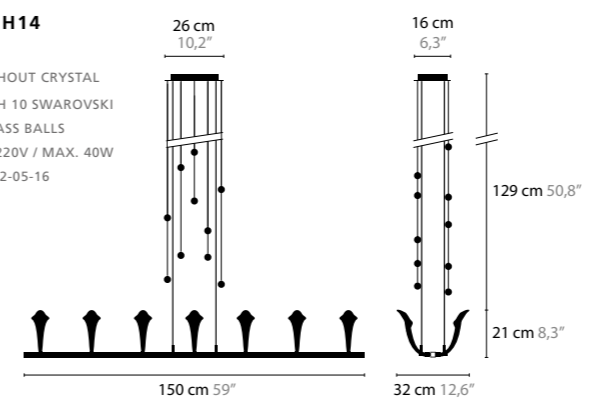

CHILL OUT H14

10340 / WITHOUT CRYSTAL
10341 / WITH 10 SWAROVSKI STRASS BALLS
BASE: 14 X G9 / 220V / MAX. 40W
COLORS: 00-01-02-05-16