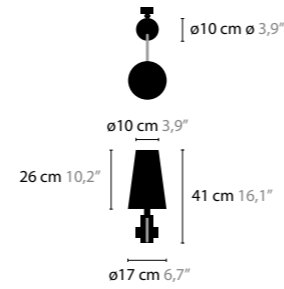

ARABIAN PEARLS W1

10150 / WITHOUT CRYSTAL
10151 / SWAROVSKI STRASS
BASE: 1 X E14 / 220V / MAX. 25W
COLORS: 00-02-05
SHADE: WHITE / WHITE CRUSHED / BLACK / BLACK CRUSHED
RED / RED CRUSHED / BROWN / BROWN CRUSHED

ARABIAN PEARLS W2

10160 / WITHOUT CRYSTAL
10161 / SWAROVSKI STRASS
BASE: 2 X E14 / 220V / MAX. 25W
COLORS: 00-02-05
SHADE: WHITE / WHITE CRUSHED / BLACK / BLACK CRUSHED
RED / RED CRUSHED / BROWN / BROWN CRUSHED