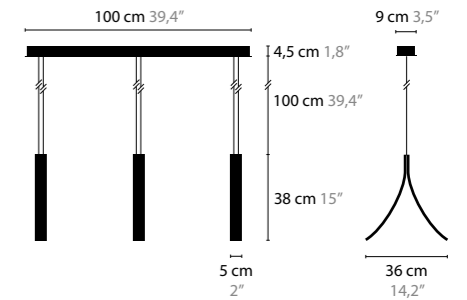

STREAM H3 XL

13722

LED 3 X 13W / 24V / 2700K
COLORS: 02-32-33