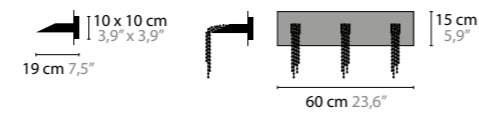

BEAUTY OF SILENCE W3

10230
SWAROVSKI STRASS
BASE: 3 X G9 / 220V / MAX. 40W
COLORS: 00-01-02-05-10-12-13-14-16

CRYSTAL AS FLOWING
AND SPARKLING WATER.
IN CONTRAST
WITH NATURE IN
ABSOLUTE SILENCE.