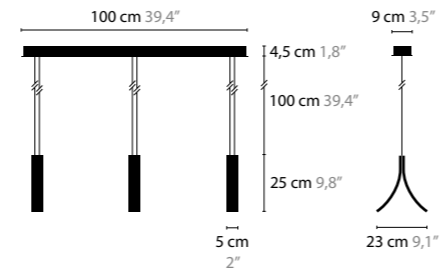

STREAM H3

13720

LED 3 X 7W / 24V / 2700K
COLORS: 02-32-33