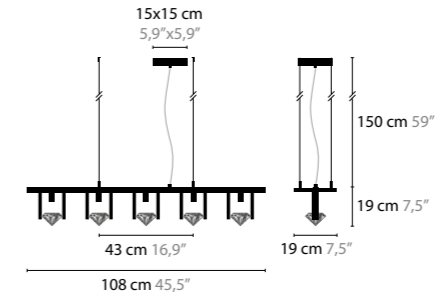

ELEMENTS OF LOVE H5L

10530 / WITH CRYSTAL ELEMENTS
BASE: 5 X GY6.35 / 12V / MAX. 35W
10531 LED / WITH CRYSTAL ELEMENTS
BASE: 5 X 4,5W / 2700K
COLORS: 00-01-02-05-16

ELEMENTS OF LOVE H8L

10540 / WITH CRYSTAL ELEMENTS
BASE: 8 X GY6.35 / 12V / MAX. 35W
10541 LED / WITH CRYSTAL ELEMENTS
BASE: 8 X 4,5W / 2700K
COLORS: 00-01-02-05-16