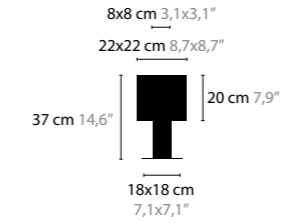

WALTZ OF VIENNA T1 S

BASE: 1 X E27 / 220V / MAX. 40W
SHADE: BLACK / RED / WHITE
CRÈME / BROWN

13340
COLORS: 02-10-12-13-14-16
13341 / COLOR
COLORS: 00-01-05