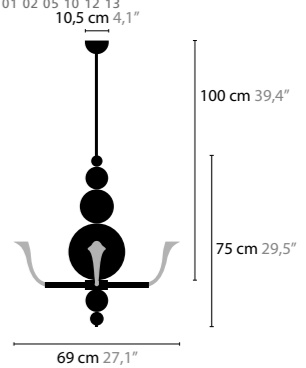

TEARS FROM MOON H5

13050 / WHITE HANDMADE GLASS BALLS
13051 / BLACK HANDMADE GLASS BALLS
13052 / SILVER HANDMADE GLASS BALLS
13053 / GOLD HANDMADE GLASS BALLS
BASE: 5 X G9 / 220V / MAX. 40W
COLORS: 00 01 02 05 10 12 13