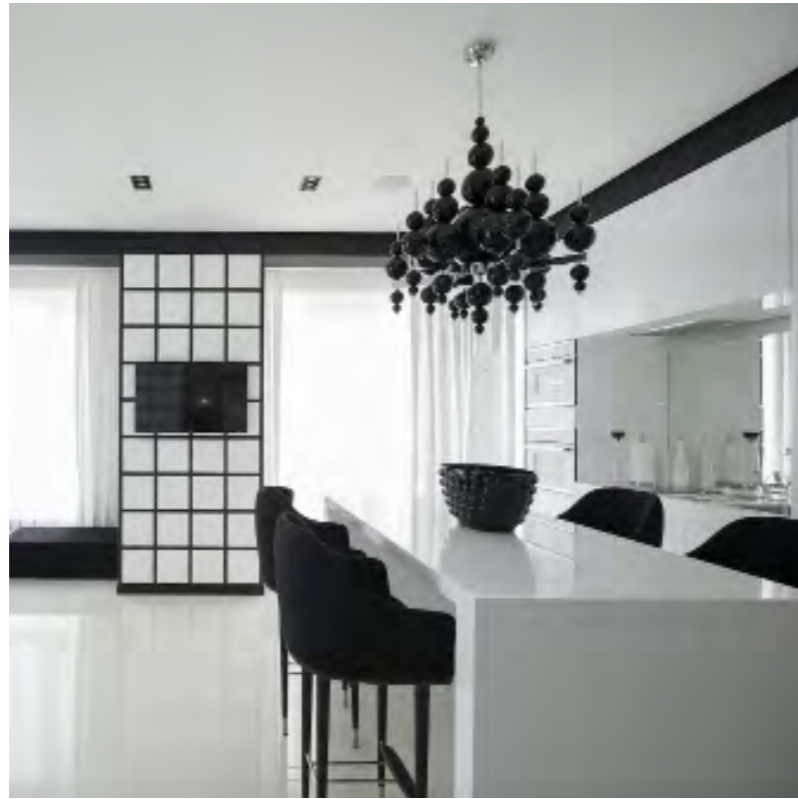

- 13070 WHITE HANDMADE GLASS BALLS
- 13071 BLACK HANDMADE GLASS BALLS
- 13072 SILVER HANDMADE GLASS BALLS
- 13073 GOLD HANDMADE GLASS BALLS

TEARS FROM MOON

TEARS FROM MOON XXL

HEIGHT: 280 CM / WIDTH Ø 240 CM