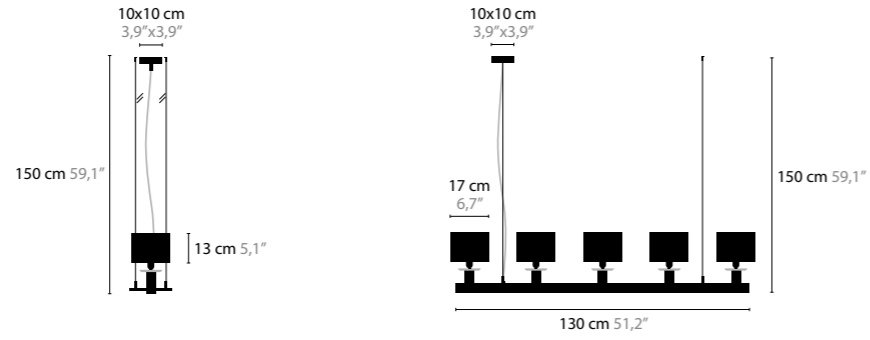

SWINGING BALLET

SWINGING BALLET IS A REGISTERED DESIGN BY COEN MUNSTERS 2009

SWINGING BALLET H5

12922

SWAROVSKI STRASS
BASE: 5 X E14 / 220V / MAX. 40W
COLORS: 00-01-02-05-10-12-13-14-16
SHADE: BLACK / RED / CRÈME / WHITE / BROWN