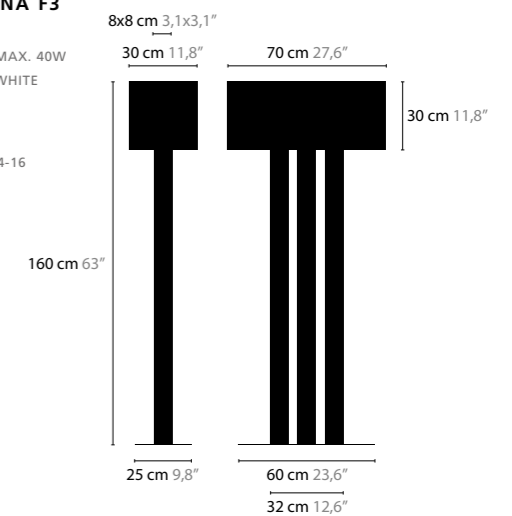

WALTZ OF VIENNA F3

BASE: 3 X E27 / 220V / MAX. 40W
SHADE: BLACK / RED / WHITE
CRÈME / BROWN

13384
COLORS: 02-10-12-13-14-16
13385 / COLOR
COLORS: 00-01-05