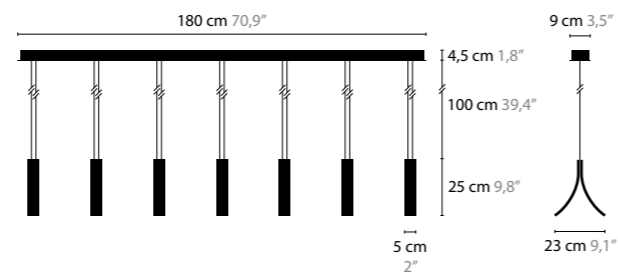

STREAM H7

13740

LED 7 X 7W / 24V / 2700K
COLORS: 02-32-33