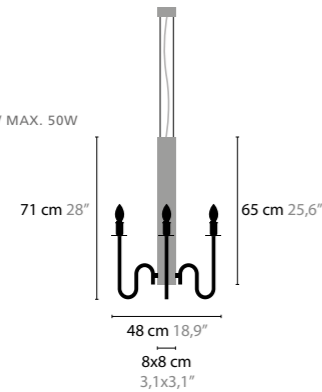

WALTZ OF VIENNA H4+1

BASE: 4 X E14 / 220V / MAX. 40W

BASE DOWNLIGHT: 1 X GU10 / 220V / MAX. 50W

13310

COLORS: 02-10-12-13-14-16

13311 / COLOR

COLORS: 00-01-05

WALTZ OF VIENNA W3+2

BASE: 3 X E14 / 220V / MAX. 40W

BASE UP- DOWNLIGHT: 2 X GU10 / 220V / MAX. 50W

13324

COLORS: 02-10-12-13-14-16

13325 / COLOR

COLORS: 00-01-05