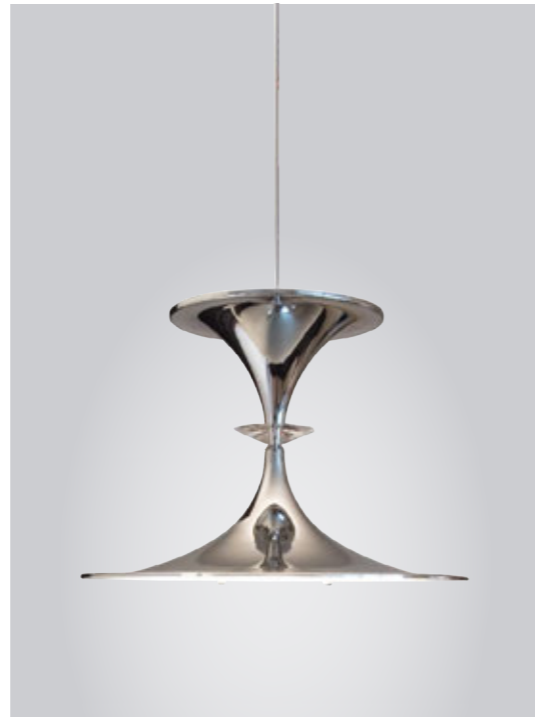

JAZZY

11210

DOWNLIGHT: BASE: 1 X R75 / 220V / MAX. 150W
UPLIGHT: BASE: 2 X R75 / 220V / MAX. 150W

11211 LED

DOWNLIGHT: LED 13W
UPLIGHT: LED 13W

COLORS: 01-02-16

JAZZY

11220 / WITH CRYSTAL ELEMENT

DOWNLIGHT: BASE: 1 X R75 / 220V / MAX. 150W
UPLIGHT: BASE: 2 X R75 / 220V / MAX. 150W

11221 LED / WITH CRYSTAL ELEMENT

DOWNLIGHT: LED 13W
UPLIGHT: LED 13W

COLORS: 01-02-16

JAZZY

DESIGN: COEN MUNSTERS 2008