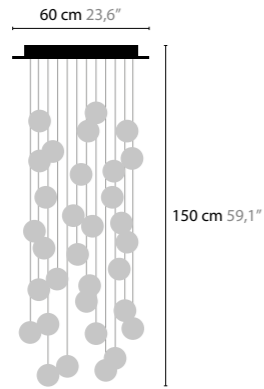

BALLROOM

BALLROOM IS A REGISTERED DESIGN BY COEN MUNSTERS 2017

BALLROOM C32

13950

BASE: 32 X LED / 24V / 1W
COLORS: 00-01-02-05-10-14-16