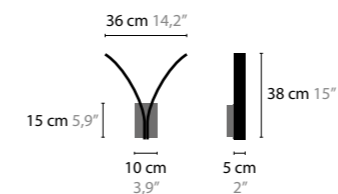

STREAM H7

13740

LED 7 X 7W / 24V / 2700K
COLORS: 02-32-33

STREAM W2 XL

13782

LED 13W / 24V / 2700K
COLORS: 02-32-33

STREAM H7 XL

13742