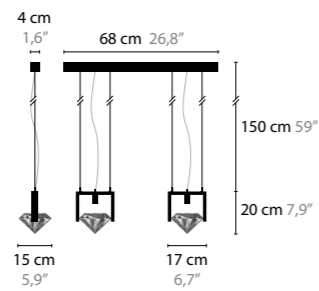

ELEMENTS OF LOVE H2

10514 / WITH CRYSTAL ELEMENTS
BASE: 2 X GY6.35 / 12V / MAX. 35W
10515 LED / WITH CRYSTAL ELEMENTS
BASE: 2 X 4,5W / 2700K
COLORS: 00-01-02-05-16

ELEMENTS OF LOVE H3

10518 / WITH CRYSTAL ELEMENTS
BASE: 3 X GY6.35 / 12V / MAX. 35W
10519 LED / WITH CRYSTAL ELEMENTS
BASE: 3 X 4,5W / 2700K
COLORS: 00-01-02-05-16