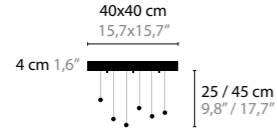

SPRANKLING

SPRANKLING DISK IS A REGISTERED DESIGN BY COEN MUNSTERS 2003

SPRANKLING DISK C9

12670 / SPECTRA CRYSTAL
12671 / SWAROVSKI STRASS
BASE: 9 X G4 / 12V / MAX. 20W
12672 LED / SPECTRA CRYSTAL
12673 LED / SWAROVSKI STRASS
9 X LED / 3W / 2700 K.
36 CRYSTALS 20 MM
COLORS: 00-01-02-05-16