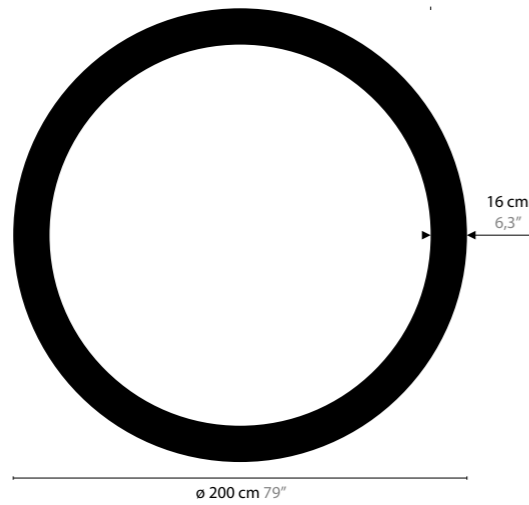

SKY CYCLES H17

12428 / CRYSTAL
12429 / SPECTRA CRYSTAL
12430 / SWAROVSKI STRASS
BASE: 17 X G9 / 220V / MAX. 40W
COLORS: 02 - (OTHER COLORS ON REQUEST)