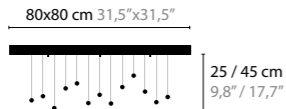

SPRANKLING DISK C9

12678 / SPECTRA CRYSTAL
12679 / SWAROVSKI STRASS
BASE: 9 X G4 / 12V / MAX. 20W
12680 LED / SPECTRA CRYSTAL
12681 LED / SWAROVSKI STRASS
9 X LED / 4W / 2700 K.
100 CRYSTALS 20 MM
COLORS: 00-01-02-05-16