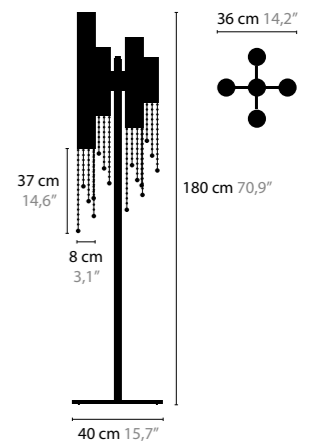

SEXY CRYSTALS F4+4

- 12340 / WITHOUT CRYSTAL
- 12341 / SPECTRA CRYSTAL
- 12342 / SWAROVSKI STRASS

BASE: 8 X GU10 / 220V / MAX. 50W
UP- AND DOWNLIGHT
INCL. REGULAR / DIMMER
COLORS: 00-01-02-05-10-12-13-14-16