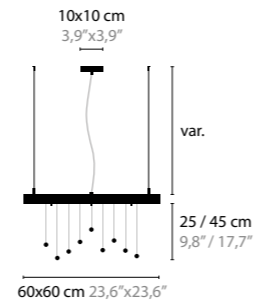

SPRANKLING DISK H9

12654 / SPECTRA CRYSTAL
12655 / SWAROVSKI STRASS
BASE: 9 X G4 / 12V / MAX. 20W
12656 LED / SPECTRA CRYSTAL
12657 LED / SWAROVSKI STRASS
9 X LED / 3W / 2700 K.
80 CRYSTALS 20 MM
COLORS: 00-01-02-05-16