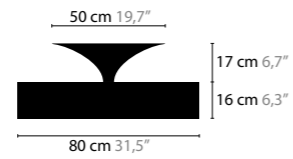

AIRWAVE C5 XL

10060

BASE: 5 X E27 / 220V / MAX. 40W
COLORS: 00-01-02-05-10-12-13-14-16
SHADE: BLACK / RED / CRÈME / WHITE / BROWN