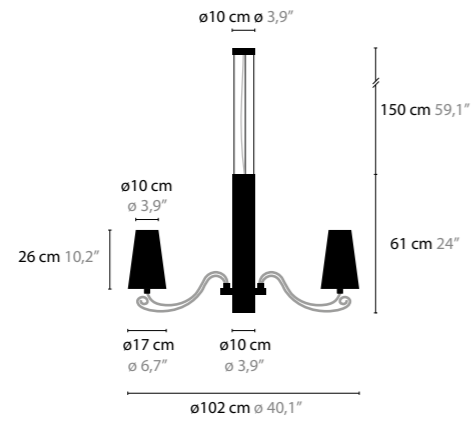

ARABIAN PEARLS H8+1

10120 / WITHOUT CRYSTAL
10121 / SWAROVSKI STRASS
BASE: 8 X E14 / 220V / MAX. 40W
BASE DOWNLIGHT: 1 X GU10 / 220V / MAX. 50W
COLORS: 00-02-05
SHADE: WHITE / WHITE CRUSHED / BLACK / BLACK CRUSHED
RED / RED CRUSHED / BROWN / BROWN CRUSHED