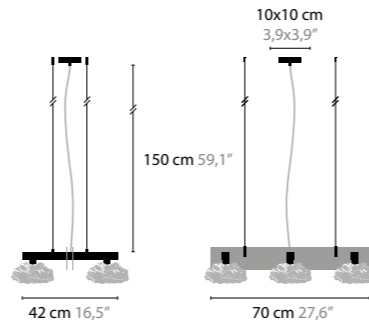

FLOWERS FROM AMSTERDAM

FLOWERS FROM AMSTERDAM IS A REGISTERED DESIGN BY COEN MUNSTERS 2013

FLOWERS FROM AMSTERDAM H1

10710 / CLEAR GLASS
10711 / SILVER GLASS
10712 / GOLD GLASS
BASE: 1 X G9 / 220V / MAX. 40W
COLORS: 00-01-02-05-16

FLOWERS FROM AMSTERDAM H3

10720 / CLEAR GLASS
10721 / SILVER GLASS
10722 / GOLD GLASS
BASE: 3 X G9 / 220V / MAX. 40W
COLORS: 00-01-02-05-16

FLOWERS FROM AMSTERDAM H5

10730 / CLEAR GLASS
10731 / SILVER GLASS
10732 / GOLD GLASS
BASE: 5 X G9 / 220V / MAX. 40W
COLORS: 00-01-02-05-16

FLOWERS FROM AMSTERDAM H7

10740 / CLEAR GLASS
10741 / SILVER GLASS
10742 / GOLD GLASS
BASE: 7 X G9 / 220V / MAX. 40W
COLORS: 00-01-02-05-16

FLOWERS FROM AMSTERDAM H4

10750 / CLEAR GLASS
10751 / SILVER GLASS
10752 / GOLD GLASS
BASE: 4 X G9 / 220V / MAX. 40W
COLORS: 00-01-02-05-16

FLOWERS FROM AMSTERDAM H6

10760 / CLEAR GLASS
10761 / SILVER GLASS
10762 / GOLD GLASS
BASE: 6 X G9 / 220V / MAX. 40W
COLORS: 00-01-02-05-16

FLOWERS FROM AMSTERDAM H10

10770 / CLEAR GLASS
10771 / SILVER GLASS
10772 / GOLD GLASS
BASE: 10 X G9 / 220V / MAX. 40W
COLORS: 00-01-02-05-16

FLOWERS FROM AMSTERDAM H14

10780 / CLEAR GLASS
10781 / SILVER GLASS
10782 / GOLD GLASS
BASE: 14 X G9 / 220V / MAX. 40W
COLORS: 00-01-02-05-16

FLOWERS FROM AMSTERDAM T1H

10830 / CLEAR GLASS
10831 / SILVER GLASS
10832 / GOLD GLASS
BASE: 1 X E27 / 220V / MAX. 60W
INCL. REGULAR / DIMMER
COLORS: 00-01-02-05-16
SHADE: BLACK / RED / WHITE /
CRÈME / BROWN

FLOWERS FROM AMSTERDAM T1

10840 / CLEAR GLASS
10841 / SILVER GLASS
10842 / GOLD GLASS
BASE: 1 X E27 / 220V / MAX. 60W
INCL. REGULAR / DIMMER
COLORS: 00-01-02-05-16
SHADE: BLACK / RED / WHITE /
CRÈME / BROWN

FLOWERS FROM AMSTERDAM W1

10810 / CLEAR GLASS
10811 / SILVER GLASS
10812 / GOLD GLASS
BASE: 1 X G9 / 220V / MAX. 40W
COLORS: 00-01-02-05-16

FLOWERS FROM AMSTERDAM C2C