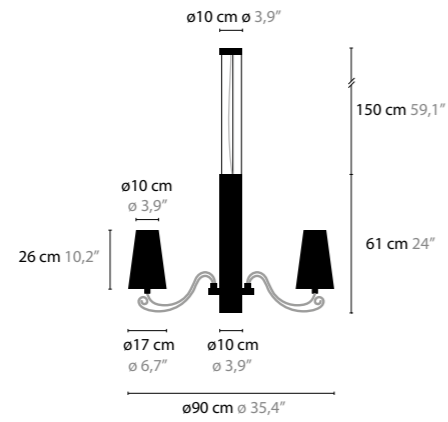

ARABIAN PEARLS H6+1

10110 / WITHOUT CRYSTAL
10111 / SWAROVSKI STRASS
 BASE: 6 X E14 / 220V / MAX. 40W
 BASE DOWNLIGHT: 1 X GU10 / 220V / MAX. 50W
 COLORS: 00-02-05
 SHADE: WHITE / WHITE CRUSHED / BLACK / BLACK CRUSHED
 RED / RED CRUSHED / BROWN / BROWN CRUSHED