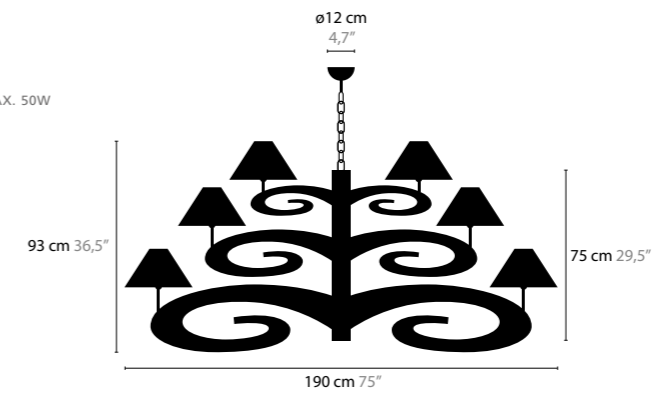

BASE: 18 X E14 / 220V / MAX. 25W
 BASE DOWNLIGHT: 1 X GU10 / 220V / MAX. 50W
 COLORS: 02-10-12-13-14-16
 SHADE: (FLAT MODEL) BLACK / RED
 WHITE / CRÈME / BROWN

LAZY SUNDAY H10+1

11446

BASE: 10 X E14 / 220V / MAX. 25W
 COLORS: 02-10-12-13-14-16
 SHADE: (FLAT MODEL) BLACK / RED / WHITE
 CRÈME / BROWN