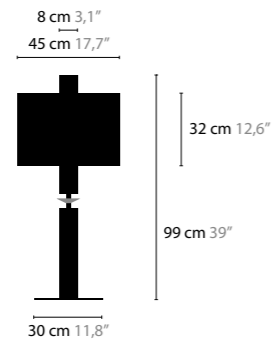

SUN RISE

SUN RISE IS A REGISTERED DESIGN BY COEN MUNSTERS 2006

SUN RISE T3

12740

WITH CRYSTAL ELEMENT

BASE: 3 X E27 / 220V / MAX. 40W

INCL. REGULAR / DIMMER

COLORS: 00-01-02-05-10-12-13-14-16

SHADE: WHITE / BLACK / CRÈME / BROWN / RED