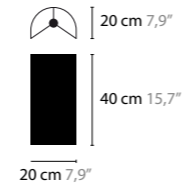

NEW DAWN W1

13870 / ANTHRACITE METAL FABRIC
13871 / GOLD METAL FABRIC
BASE: 1 X E27 / 220V / MAX. 60W