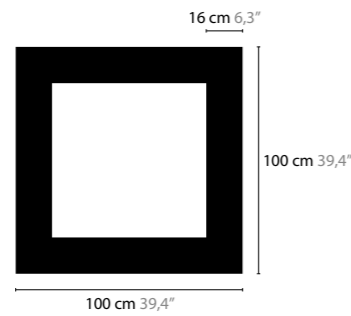

SKY CYCLES H16

12506 / CRYSTAL
12507 / SPECTRA CRYSTAL
12508 / SWAROVSKI STRASS
BASE: 16 X G9 / 220V / MAX. 40W
COLORS: 02 - (OTHER COLORS ON REQUEST)