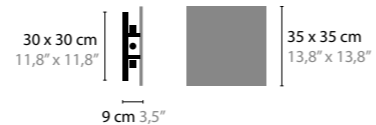

COLORS: 02

NIGHTLIFE C4

11880 / CLEAR GLASS

11881 / SILVER GLASS

BASE: 4 X G9 / 220V / MAX. 40W

COLORS: 02

NIGHTLIFE W3

11860 / CLEAR GLASS