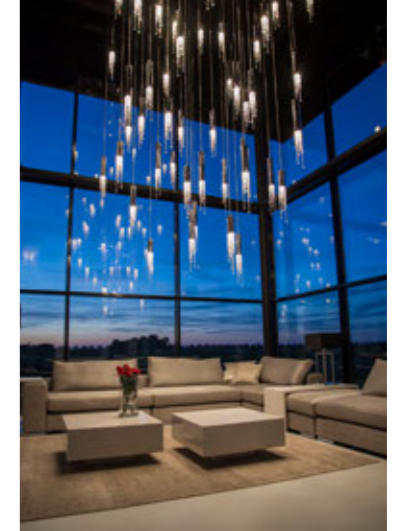

INSPIRATION CENTER