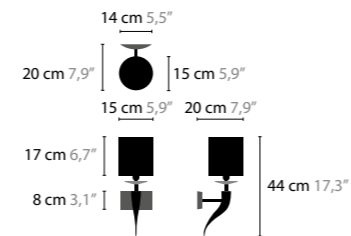

LOVING ARMS F4

11680

WITH CRYSTAL ELEMENTS
 BASE: 4 X E14 / 220V / MAX. 40W
 INCL. REGULAR / DIMMER
 COLORS: 00-01-02-05-10-12-13-14-16
 SHADE: BLACK / RED / WHITE / CRÈME / BROWN

LOVING ARMS W1

11640

WITH CRYSTAL ELEMENT
 BASE: 1 X E14 / 220V / MAX. 25W
 COLORS: 00-01-02-05-10-12-13-14-16
 SHADE: BLACK / RED / WHITE / CRÈME / BROWN