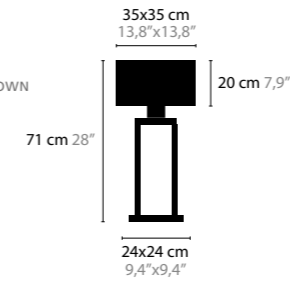

SWINGING BALLET T1

12970

BASE: 1 X E27 / 220V / MAX. 60W
COLORS: 00-01-02-05-10-12-13-14-16
SHADE: BLACK / RED / CRÈME / WHITE / BROWN