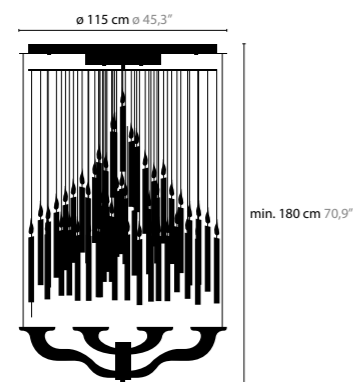

10021 LED

BASE: 5 X E27 / 220V / MAX. 40W
UPLIGHTER: 4 X LED 13W

COLORS: 00-01-02-05-10-12-13-14-16
SHADE: BLACK / RED / CRÈME / WHITE / BROWN

10060

STAIRS | Restaurant-Club-Lounge | Aachen, Germany

SEE THE FIXTURE
MOVING