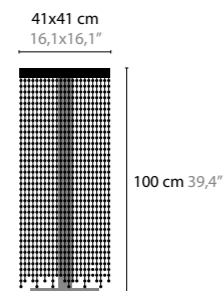

AVENUE ONE T4

13560 / CRYSTAL
13561 / SPECTRA CRYSTAL
13562 / SWAROVSKI STRASS
BASE: 4 X G9 / 220V / MAX. 40W
COLORS: 00-01-02-05-16