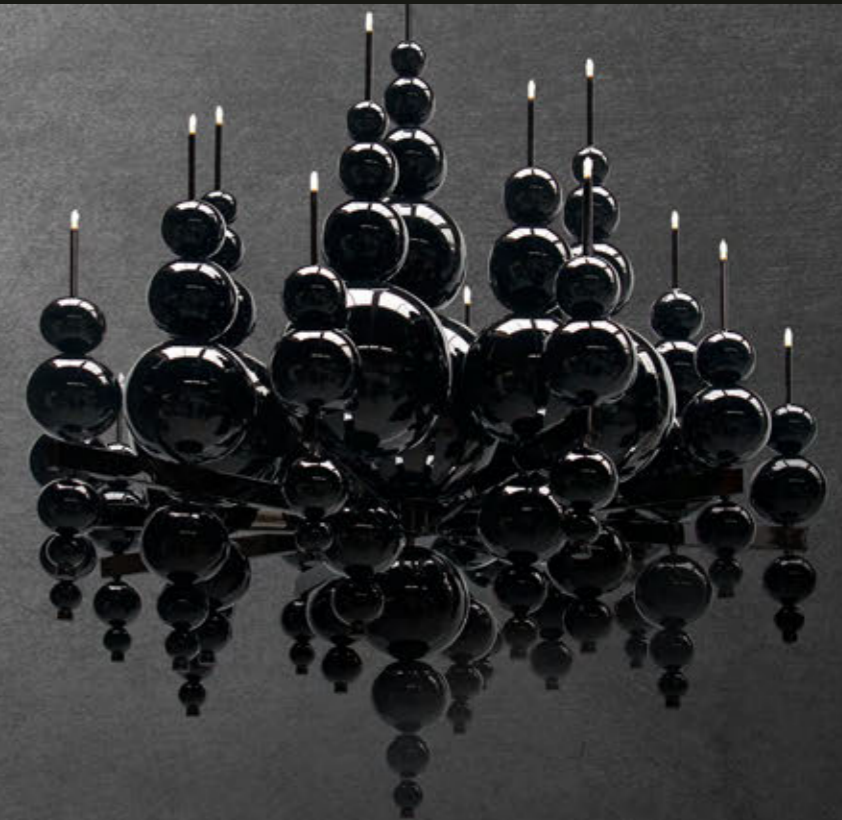

TEARS FROM MOON

DESIGN: COEN MUNSTERS 2013