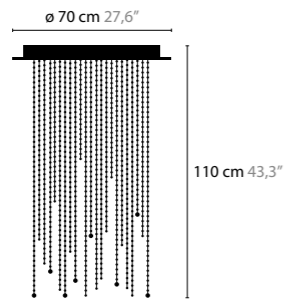

ICE FALL

ICE FALL

ICE FALL IS A REGISTERED DESIGN BY COEN MUNSTERS 2016

ICE FALL C6

14050 / CRYSTAL
14051 / SPECTRA CRYSTAL
14052 / SWAROVSKI STRASS
BASE: 6 X GU10 / 220V / MAX. 50W
COLORS: 00-01-02-05-16