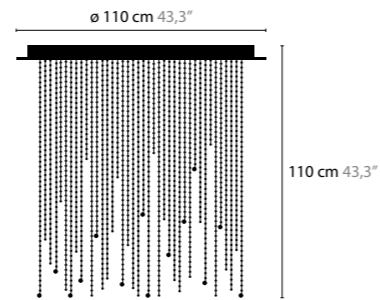

ICE FALL C14

14060 / CRYSTAL
14061 / SPECTRA CRYSTAL
14062 / SWAROVSKI STRASS
BASE: 14 X GU10 / 220V / MAX. 50W
COLORS: 00-01-02-05-16