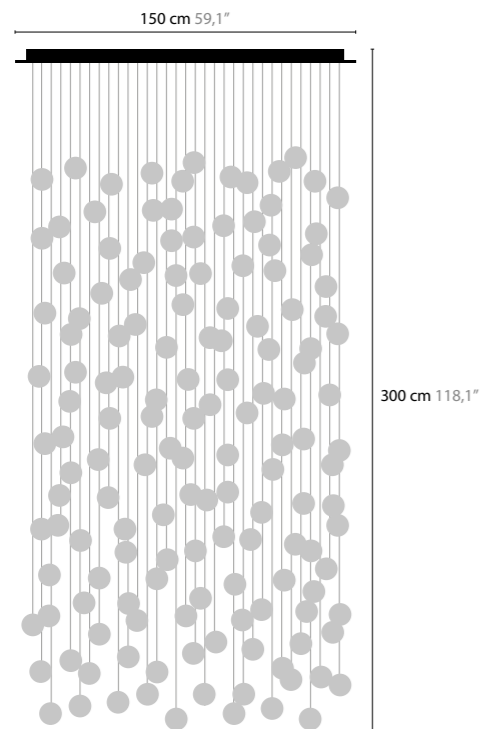

BALLROOM C145

13970

BASE: 145 X LED / 24V / 1W
COLORS: 00-01-02-05-10-14-16