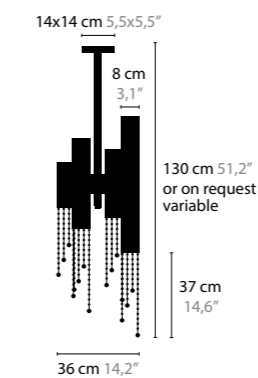

SEXY CRYSTALS H4+4

- 12280 / WITHOUT CRYSTAL
- 12281 / SPECTRA CRYSTAL
- 12282 / SWAROVSKI STRASS

BASE: 8 X GU10 / 220V / MAX. 50W
UP- AND DOWNLIGHT
COLORS: 00-01-02-05-10-12-13-14-16