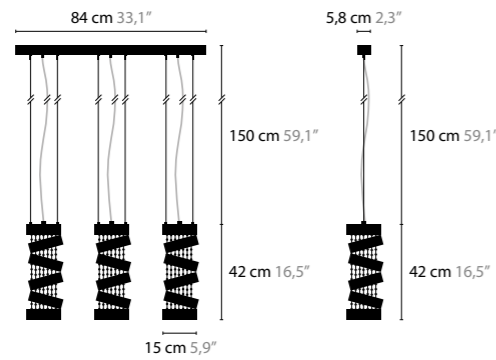

SECRET CLUB H3

12020

SWAROVSKI STRASS
 BASE: 3 X GU10 / 220V / MAX. 50W
 COLORS: 02

SECRET CLUB H5

12030

SWAROVSKI STRASS
 BASE: 5 X GU10 / 220V / MAX. 50W
 COLORS: 02

SECRET CLUB T1

12060