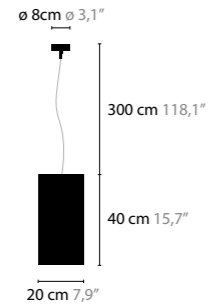

NEW DAWN H1

13820 / ANTHRACITE METAL FABRIC
13821 / GOLD METAL FABRIC
BASE: 1 X E27 / 220V / MAX. 60W
COLORS: 00-01-02-05-10-12-13-14-16