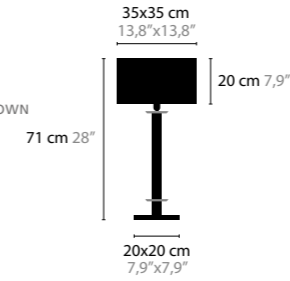

SWINGING BALLET H18

12918

SWAROVSKI STRASS
 BASE: 18 X E14 / 220V / MAX. 40W
 CHAIN CA. 1,5MTR.
 COLORS: 00-01-02-05-10-12-13-14-16
 SHADE: BLACK / RED / CRÈME / WHITE / BROWN

SWINGING BALLET T1

12972

SWAROVSKI STRASS
 BASE: 1 X E27 / 220V / MAX. 60W
 COLORS: 00-01-02-05-10-12-13-14-16
 SHADE: BLACK / RED / CRÈME / WHITE / BROWN