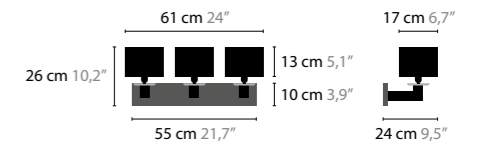

SWINGING BALLET W3

12958

SWAROVSKI STRASS
BASE: 3 X E14 / 220V / MAX. 40W
COLORS: 00-01-02-05-10-12-13-14-16
SHADE: BLACK / RED / CRÈME / WHITE / BROWN