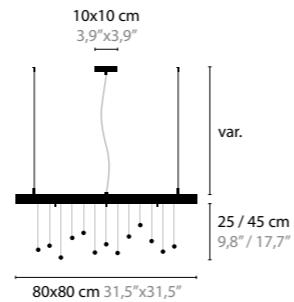

SPRANKLING DISK H9

12658 / SPECTRA CRYSTAL
12659 / SWAROVSKI STRASS
BASE: 9 X G4 / 12V / MAX. 20W
12660 LED / SPECTRA CRYSTAL
12661 LED / SWAROVSKI STRASS
9 X LED / 4W / 2700 K.
100 CRYSTALS 20 MM
COLORS: 00-01-02-05-16