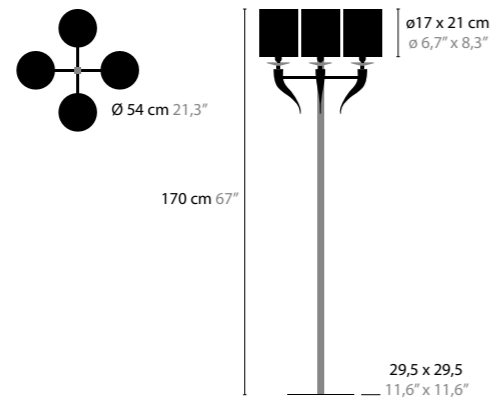

LOVING ARMS F4

11680

WITH CRYSTAL ELEMENTS
BASE: 4 X E14 / 220V / MAX. 40W
INCL. REGULAR / DIMMER
COLORS: 00-01-02-05-10-12-13-14-16
SHADE: BLACK / RED / WHITE / CRÈME / BROWN