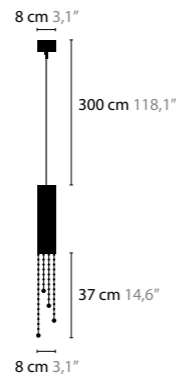

SEXY CRYSTALS

SEXY CRYSTALS IS A REGISTERED DESIGN BY COEN MUNSTERS 2009

SEXY CRYSTALS H1

- 12110 / 20 CM, SPECTRA CRYSTAL
- 12111 / 20 CM, SWAROVSKI STRASS
- 12112 / 30 CM, SPECTRA CRYSTAL
- 12113 / 30 CM, SWAROVSKI STRASS
- 12114 / 40 CM, SPECTRA CRYSTAL
- 12115 / 40 CM, SWAROVSKI STRASS

BASE: 1 X GU10 / 220V / MAX. 50W
COLORS: 00-01-02-05-10-12-13-14-16