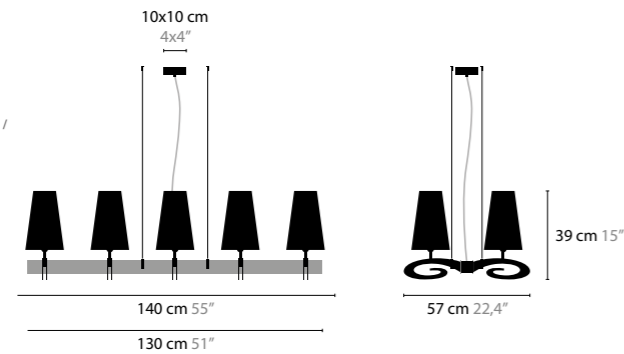

11435

BASE: 18 X E14 / 220V / MAX. 40W
 BASE DOWNLIGHT: 1 X GU10 / 220V / MAX. 50W
 COLORS: 02-10-12-13-14-16
 SHADE: (HIGH MODEL) BLACK / RED / WHITE /
 CRÈME / BROWN

LAZY SUNDAY H10

11447

BASE: 10 X E14 / 220V / MAX. 40W
 COLORS: 02-10-12-13-14-16
 SHADE: (HIGH MODEL) BLACK / RED / WHITE /
 CRÈME / BROWN