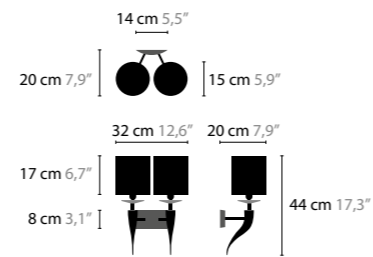

LOVING ARMS W2

11644

WITH CRYSTAL ELEMENTS
BASE: 2 X E14 / 220V / MAX. 25W
COLORS: 00-01-02-05-10-12-13-14-16
SHADE: BLACK / RED / WHITE / CRÈME / BROWN