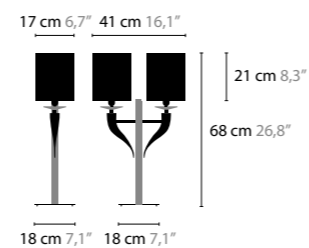

LOVING ARMS W2

11644

WITH CRYSTAL ELEMENTS
 BASE: 2 X E14 / 220V / MAX. 25W
 COLORS: 00-01-02-05-10-12-13-14-16
 SHADE: BLACK / RED / WHITE / CRÈME / BROWN

LOVING ARMS T2

11670

WITH CRYSTAL ELEMENTS
 BASE: 2 X E14 / 220V / MAX. 40W
 INCL. REGULAR / DIMMER
 COLORS: 00-01-02-05-10-12-13-14-16
 SHADE: BLACK / RED / WHITE / CRÈME / BROWN