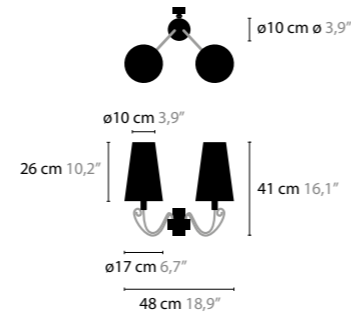

ARABIAN PEARLS W3

10170 / WITHOUT CRYSTAL
10171 / SWAROVSKI STRASS
BASE: 3 X E14 / 220V / MAX. 25W
COLORS: 00-02-05
SHADE: WHITE / WHITE CRUSHED / BLACK / BLACK CRUSHED
RED / RED CRUSHED / BROWN / BROWN CRUSHED