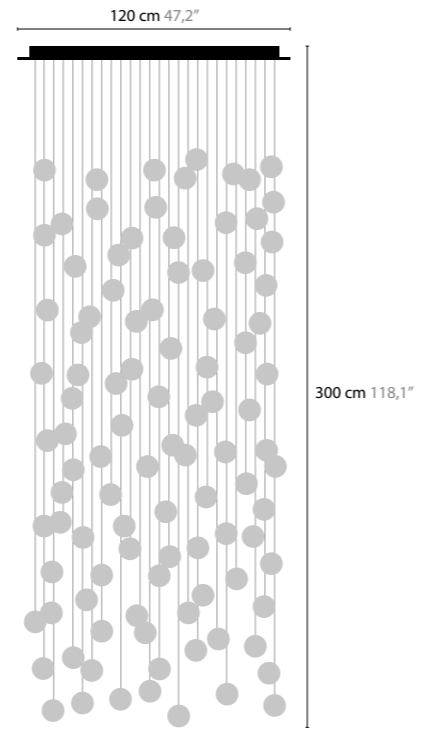

BALLROOM

BALLROOM IS A REGISTERED DESIGN BY COEN MUNSTERS 2017

BALLROOM C32

13950

BASE: 32 X LED / 24V / 1W
COLORS: 00-01-02-05-10-14-16

BALLROOM C100

13960

BASE: 100 X LED / 24V / 1W
COLORS: 00-01-02-05-10-14-16