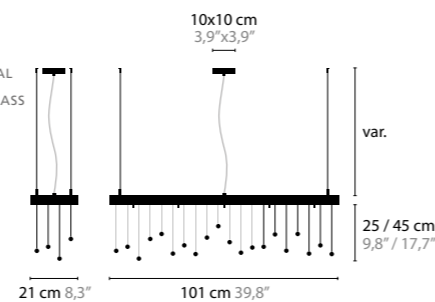

SPRANKLING DISK H10

12610 / SPECTRA CRYSTAL
12611 / SWAROVSKI STRASS
BASE: 10 X G4 / 12V / MAX. 20W
12612 LED / SPECTRA CRYSTAL
12613 LED / SWAROVSKI STRASS
9 X LED / 5W / 2700 K.
80 CRYSTALS 20 MM
COLORS: 00-01-02-05-16