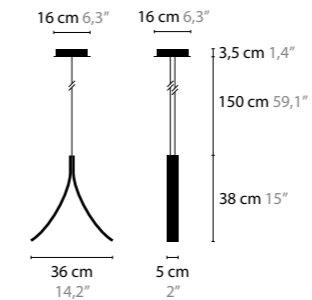

STREAM H3

13720

LED 3 X 7W / 24V / 2700K
COLORS: 02-32-33

STREAM H1 XL

13712

LED 13W / 24V / 2700K
COLORS: 02-32-33

STREAM H3 XL

13722