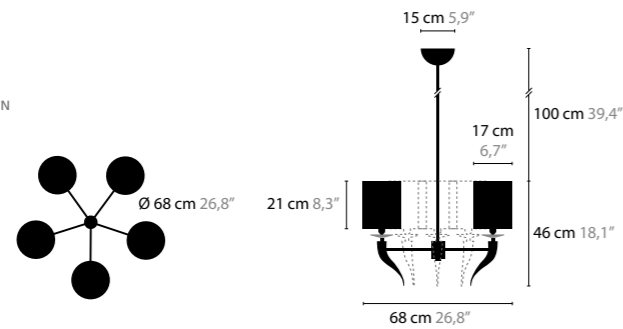

LOVING ARMS H6

11620

WITH CRYSTAL ELEMENTS
 BASE: 6 X E14 / 220V / MAX. 40W
 COLORS: 00-01-02-05-10-12-13-14-16
 SHADE: BLACK / RED / WHITE / CRÈME / BROWN

LOVING ARMS H10

11624

WITH CRYSTAL ELEMENTS
 BASE: 10 X E14 / 220V / MAX. 40W
 COLORS: 00-01-02-05-10-12-13-14-16
 SHADE: BLACK / RED / WHITE / CRÈME / BROWN