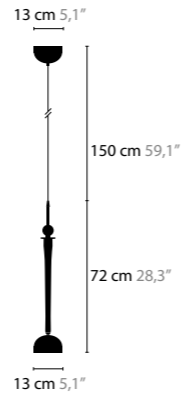

SWEET SYMPHONY

SWEET SYMPHONY IS A REGISTERED DESIGN BY COEN MUNSTERS 2010

SWEET SYMPHONY W1

SWEET SYMPHONY H9

SWEET SYMPHONY H1

SWEET SYMPHONY H3

SWEET SYMPHONY H5

SWEET SYMPHONY