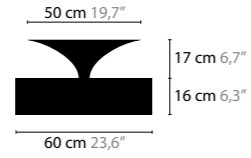

AIRWAVE

DESIGN: COEN MUNSTERS 2008

WITH UPLIGHT
10010
10011 LED

AIRWAVE

AIRWAVE IS A REGISTERED DESIGN BY COEN MUNSTERS 2008

AIRWAVE C5

10050

BASE: 5 X E27 / 220V / MAX. 40W
COLORS: 00-01-02-05-10-12-13-14-16
SHADE: BLACK / RED / CRÈME / WHITE / BROWN