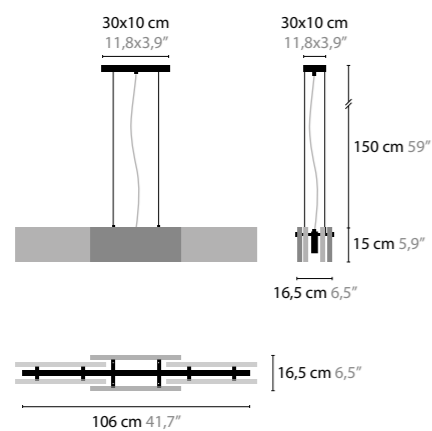

NIGHTLIFE

NIGHTLIFE IS A REGISTERED DESIGN BY COEN MUNSTERS 2012

NIGHTLIFE H5

11810 / CLEAR GLASS

11811 / SILVER GLASS

BASE: 5 X G9 / 220V / MAX. 40W

COLORS: 00-01-02-05-16