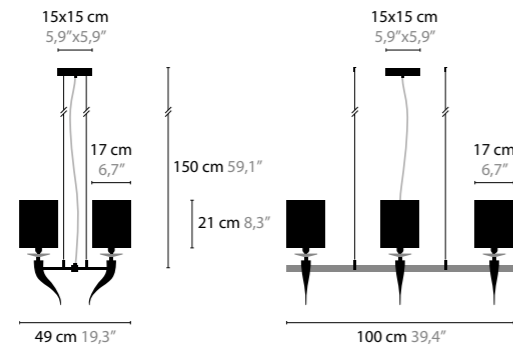

LOVING ARMS H6

11620

WITH CRYSTAL ELEMENTS
 BASE: 6 X E14 / 220V / MAX. 40W
 COLORS: 00-01-02-05-10-12-13-14-16
 SHADE: BLACK / RED / WHITE / CRÈME / BROWN

LOVING ARMS H10

11624

WITH CRYSTAL ELEMENTS
 BASE: 10 X E14 / 220V / MAX. 40W
 COLORS: 00-01-02-05-10-12-13-14-16
 SHADE: BLACK / RED / WHITE / CRÈME / BROWN