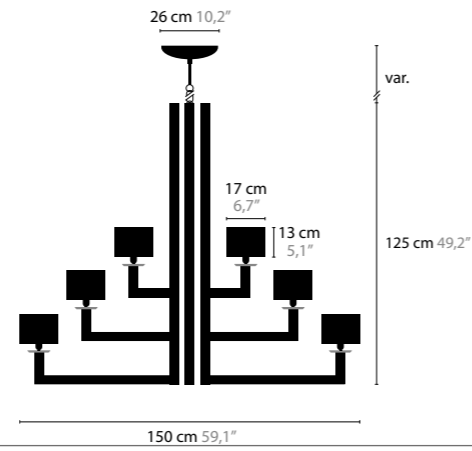

SWINGING BALLET H18

12918

SWAROVSKI STRASS
BASE: 18 X E14 / 220V / MAX. 40W
CHAIN CA. 1,5MTR.
COLORS: 00-01-02-05-10-12-13-14-16
SHADE: BLACK / RED / CRÈME / WHITE / BROWN