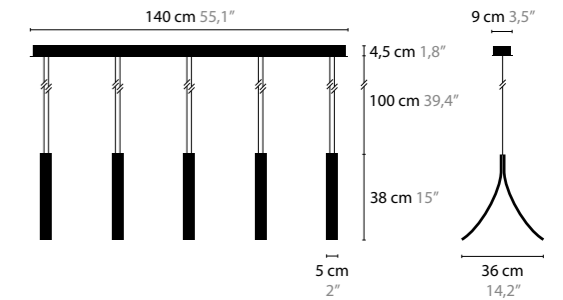

13772

LED 7W / 24V / 2700K
COLORS: 02-32-33

STREAM H5 XL

13732

LED 5 X 13W / 24V / 2700K
COLORS: 02-32-33

STREAM W2

13780

LED 7W / 24V / 2700K
COLORS: 02-32-33