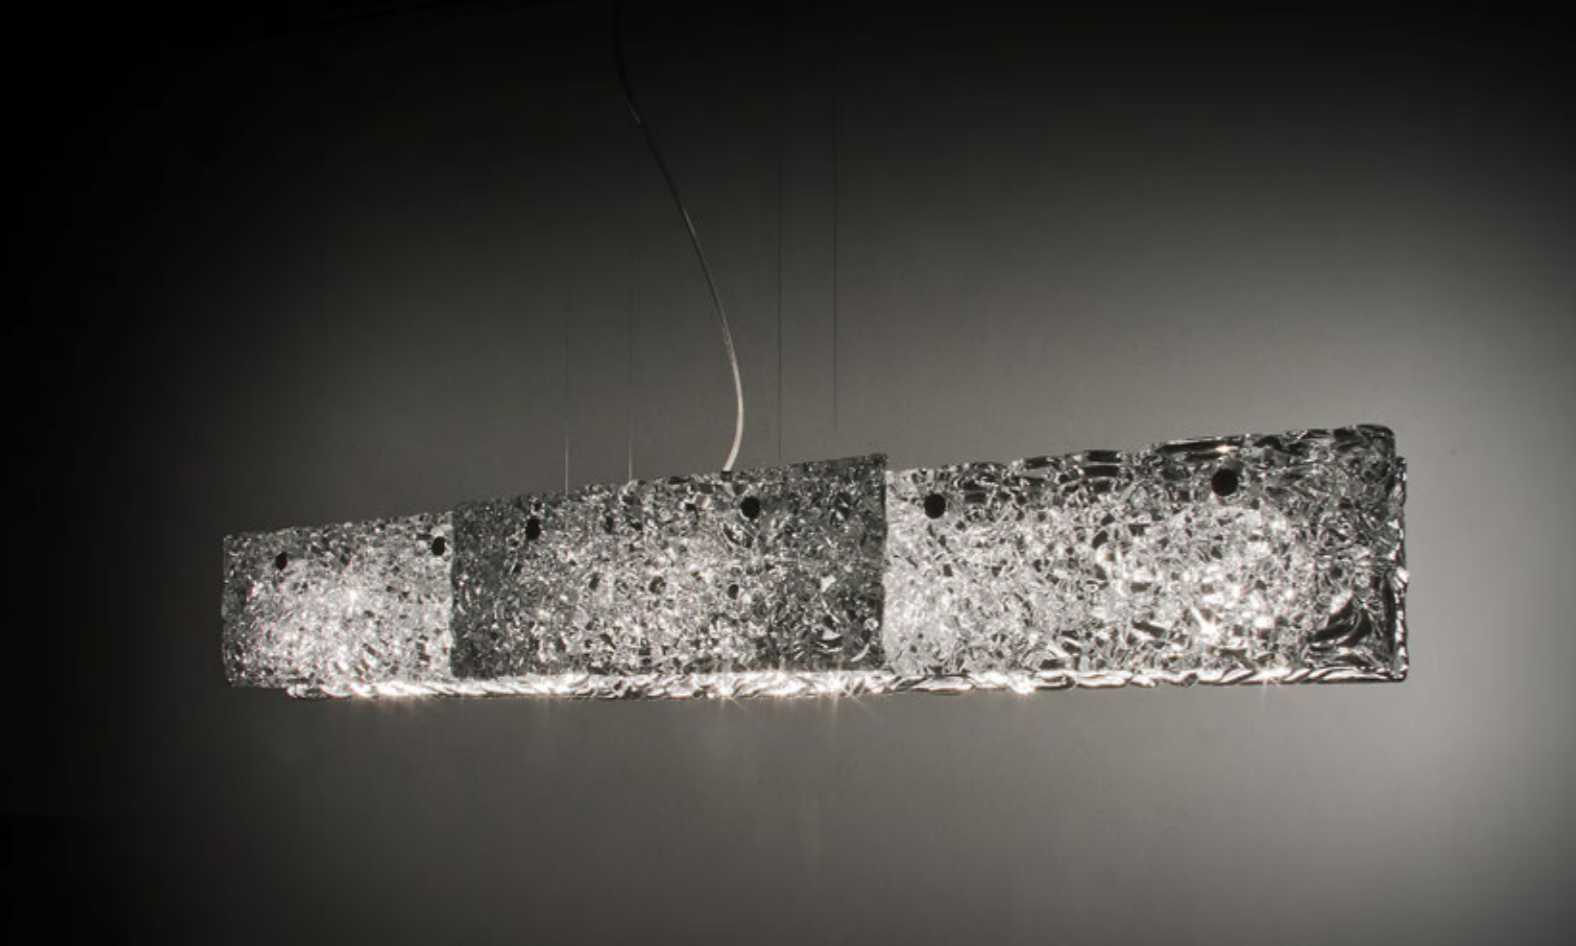

NIGHT IN PARIS
INSPIRATION:
LOOKING FROM
THE ABOVE,
PARIS' SPARKLING
AND FABULOUS
CITY LIGHTS
BY NIGHT

NIGHTLIFE

DESIGN: COEN MUNSTERS 2013

11820 CLEAR GLASS
11821 SILVER GLASS

NIGHTLIFE

11810 CLEAR GLASS
11811 SILVER GLASS