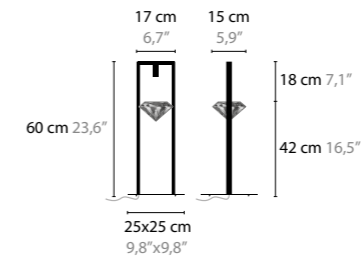

ELEMENTS OF LOVE T1

10564 / WITH CRYSTAL ELEMENT
BASE: 1 X GY6.35 / 12V / MAX. 35W
INCL. REGULAR / DIMMER
10565 LED / WITH CRYSTAL ELEMENT
BASE: 1 X 4,5W / 2700K
INCL. REGULAR / DIMMER
COLORS: 00-01-02-05-16