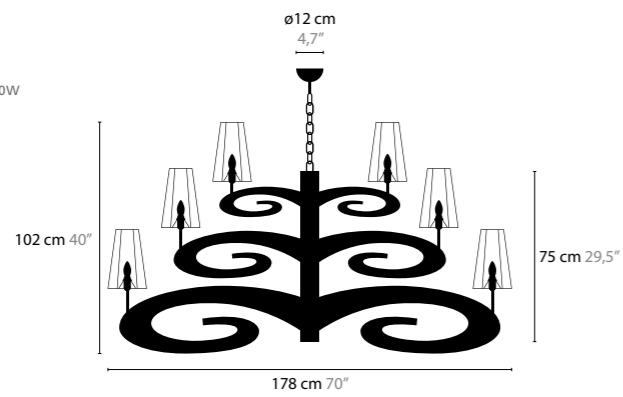

LAZY SUNDAY H18+1

11438

BASE: 18 X E14 / 220V / MAX. 40W
BASE DOWNLIGHT: 1 X GU10 / 220V / MAX. 50W
COLORS: 10-12-13-14