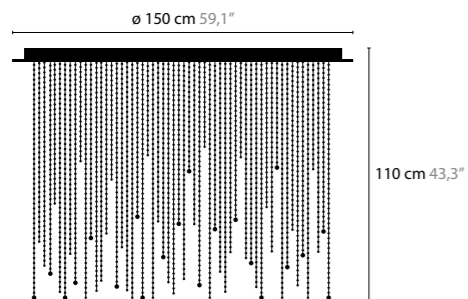

ICE FALL C20

14070 / CRYSTAL
14071 / SPECTRA CRYSTAL
14072 / SWAROVSKI STRASS
BASE: 20 X GU10 / 220V / MAX. 50W
COLORS: 00-01-02-05-16