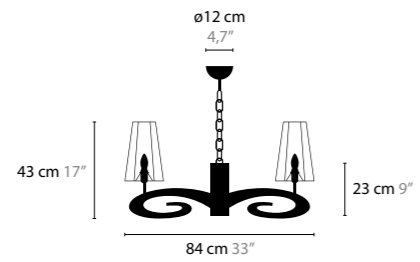

LAZY SUNDAY SATURDAY NIGHT EDITION

LAZY SUNDAY IS A REGISTRATED DESIGN BY COEN MUNSTERS 2016

LAZY SUNDAY H6+1

11414

BASE: 6 X E14 / 220V / MAX. 40W
BASE DOWNLIGHT: 1 X GU10 / 220V / MAX. 50W
COLORS: 10-12-13-14