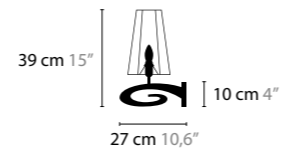

11474

BASE: 1 X E14 / 220V / MAX. 40W
 COLORS: 10-12-13-14

Photography: Elisa Och

10310
10311 WITH SWAROVSKI STRASS BALLS

10316
10317 WITH SWAROVSKI STRASS BALLS

10322
10323 WITH SWAROVSKI STRASS BALLS

**CHILL
 OUT**