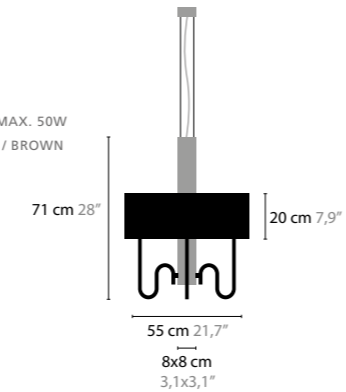

WALTZ OF VIENNA H4+1

BASE: 4 X E14 / 220V / MAX. 40W

BASE DOWNLIGHT: 1 X GU10 / 220V / MAX. 50W

13314

COLORS: 02-10-12-13-14-16

13315 / COLOR

COLORS: 00-01-05

WALTZ OF VIENNA W3+2

BASE: 3 X E14 / 220V / MAX. 40W

BASE UP- DOWNLIGHT: 2 X GU10 / 220V / MAX. 50W

13328

COLORS: 02-10-12-13-14-16

13329 / COLOR

COLORS: 00-01-05