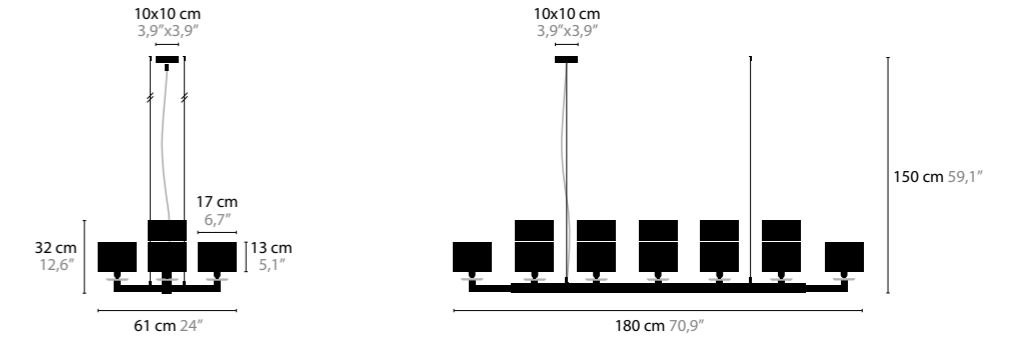

SWINGING BALLET H5

12922

SWAROVSKI STRASS
 BASE: 5 X E14 / 220V / MAX. 40W
 COLORS: 00-01-02-05-10-12-13-14-16
 SHADE: BLACK / RED / CRÈME / WHITE / BROWN

SWINGING BALLET H17

12938

SWAROVSKI STRASS
 BASE: 17 X E14 / 220V / MAX. 40W
 COLORS: 00-01-02-05-10-12-13-14-16
 SHADE: BLACK / RED / CRÈME / WHITE / BROWN