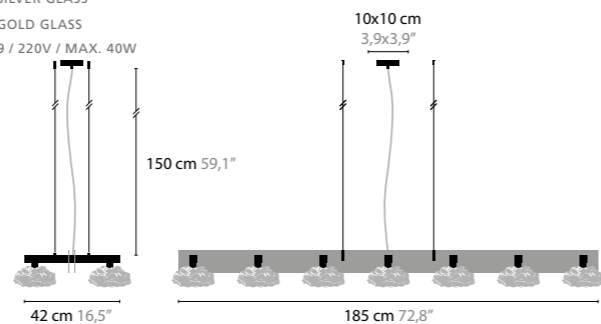

FLOWERS FROM AMSTERDAM H14

10780 / CLEAR GLASS
10781 / SILVER GLASS
10782 / GOLD GLASS
BASE: 14 X G9 / 220V / MAX. 40W
COLORS: 00-01-02-05-16