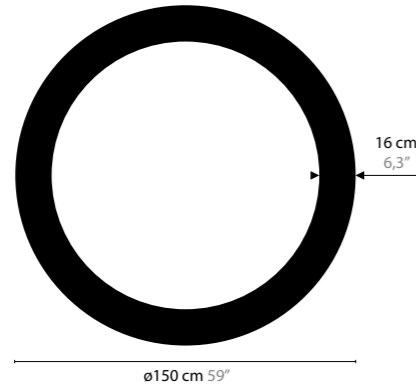

SKY CYCLES H12

12422 / CRYSTAL
12423 / SPECTRA CRYSTAL
12424 / SWAROVSKI STRASS
BASE: 12 X G9 / 220V / MAX. 40W
COLORS: 02 - (OTHER COLORS ON REQUEST)