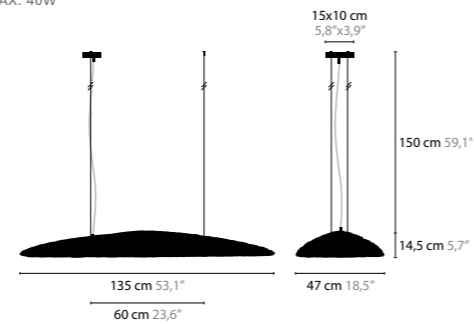

NIGHT IN PARIS H10

11720 / CLEAR GLASS

11721 / SILVER GLASS

BASE: 10 X G9 / 220V / MAX. 40W

COLORS: 00-01-02-05-16

11720 / CLEAR GLASS

11721 / SILVER GLASS

NIGHT IN PARIS
INSPIRATION:
LOOKING FROM
THE ABOVE,
PARIS' SPARKLING
AND FABULOUS
CITY LIGHTS
BY NIGHT