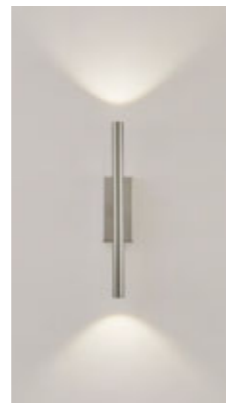

COLORS: 01-02-16

JAZZY

DESIGN: COEN MUNSTERS 2008

LENGTH OF TUBES: 70, 100, 130 AND 185 CM

GLOW

DESIGN: COEN MUNSTERS 2012

GLOW

GLOW 11060 W2