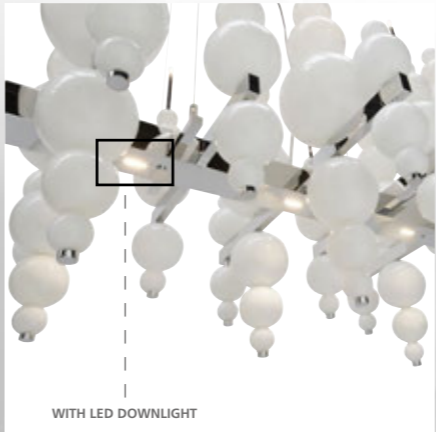

- 13130 WHITE HANDMADE GLASS BALLS
- 13131 BLACK HANDMADE GLASS BALLS
- 13132 SILVER HANDMADE GLASS BALLS
- 13133 GOLD HANDMADE GLASS BALLS