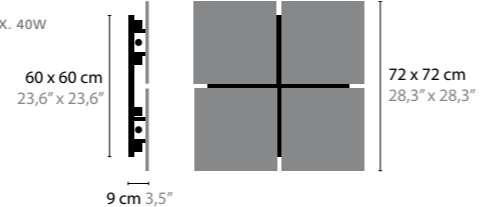

OUT OF LINE

DESIGN: COEN MUNSTERS 2017

OUT OF LINE

OUT OF LINE

OUT OF LINE IS A REGISTERED DESIGN BY COEN MUNSTERS 2017

OUT OF LINE

14100
LED 7W / 24V / 2700K
COLORS: 02-32-33
NEEDED SUPPLEMENT: CEILING ELECTRICAL BOX