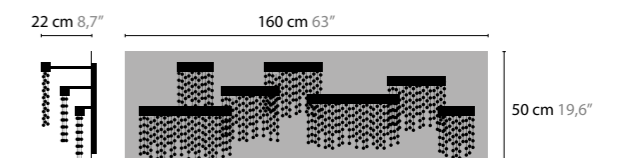

FROZEN EYES WALLPANEL W7

10995 / SPECTRA CRYSTAL
10996 / SWAROVSKI STRASS
LED 35W / 24V
COLORS: 00-01-02-10-12-13-14-16