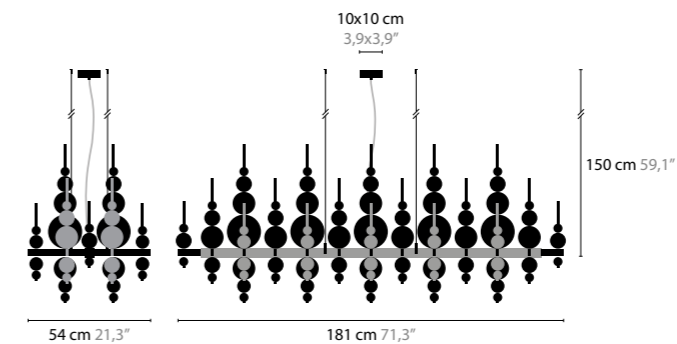

TEARS FROM MOON H34+4

13150 / WHITE HANDMADE GLASS BALLS
13151 / BLACK HANDMADE GLASS BALLS
13152 / SILVER HANDMADE GLASS BALLS
13153 / GOLD HANDMADE GLASS BALLS
BASE: 34 X G4 / 12V / MAX. 10W
DOWNLIGHT: 4 X LED 3.2W / 2700K
WITH SEPARATE ON-OFF SWITCH
COLORS: 00 01 02 05 10 12 13