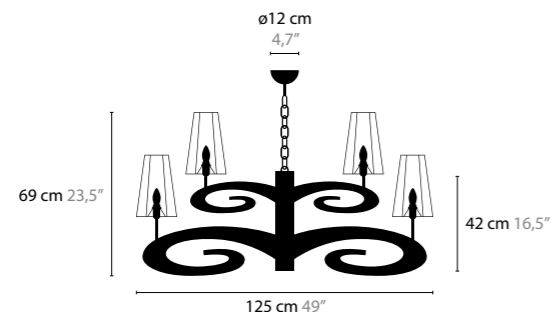

LAZY SUNDAY H6+1

11414

BASE: 6 X E14 / 220V / MAX. 40W
 BASE DOWNLIGHT: 1 X GU10 / 220V / MAX. 50W
 COLORS: 10-12-13-14

LAZY SUNDAY H12+1

11426

BASE: 12 X E14 / 220V / MAX. 40W
 BASE DOWNLIGHT: 1 X GU10 / 220V / MAX. 50W
 COLORS: 10-12-13-14