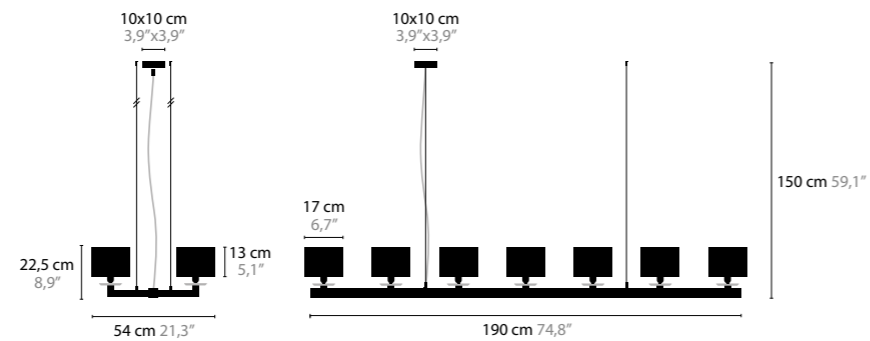

SWINGING BALLET H10

12930

SWAROVSKI STRASS
 BASE: 10 X E14 / 220V / MAX. 40W
 COLORS: 00-01-02-05-10-12-13-14-16
 SHADE: BLACK / RED / CRÈME / WHITE / BROWN

SWINGING BALLET H14

12934

SWAROVSKI STRASS
 BASE: 14 X E14 / 220V / MAX. 40W
 COLORS: 00-01-02-05-10-12-13-14-16
 SHADE: BLACK / RED / CRÈME / WHITE / BROWN