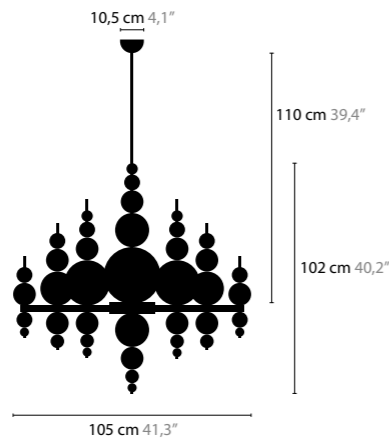

TEARS FROM MOON H20 XL

13110 / WHITE HANDMADE GLASS BALLS
13111 / BLACK HANDMADE GLASS BALLS
13112 / SILVER HANDMADE GLASS BALLS
13113 / GOLD HANDMADE GLASS BALLS
BASE: 20 X G4 / 12V / MAX. 10W
COLORS: 00 01 02 05 12 13