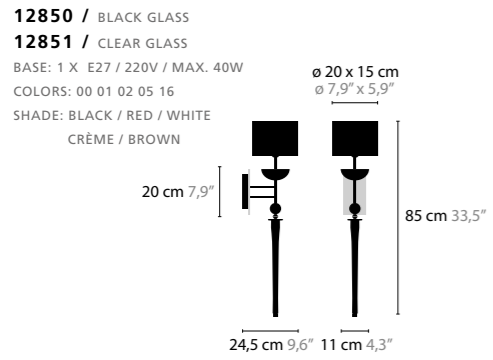

SWEET SYMPHONY

SWEET SYMPHONY IS A REGISTERED DESIGN BY COEN MUNSTERS 2010

SWEET SYMPHONY W1