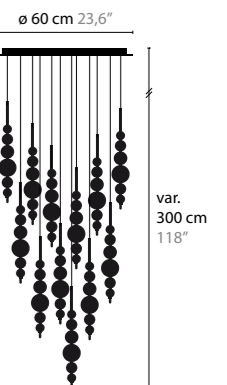

TEARS FROM MOON H12 MINI

13180 / WHITE HANDMADE GLASS BALLS
13181 / BLACK HANDMADE GLASS BALLS
13182 / SILVER HANDMADE GLASS BALLS
13183 / GOLD HANDMADE GLASS BALLS
BASE: 12 X G4 / 12V / MAX. 10W
COLORS: 00 01 02 05 12 13