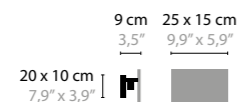

BASE: 8 X G9 / 220V / MAX. 40W

COLORS: 00-01-02-05-16

NIGHTLIFE W1

11840 / CLEAR GLASS

11841 / SILVER GLASS

BASE: 1 X G9 / 220V / MAX. 40W

COLORS: 02

NIGHTLIFE C2