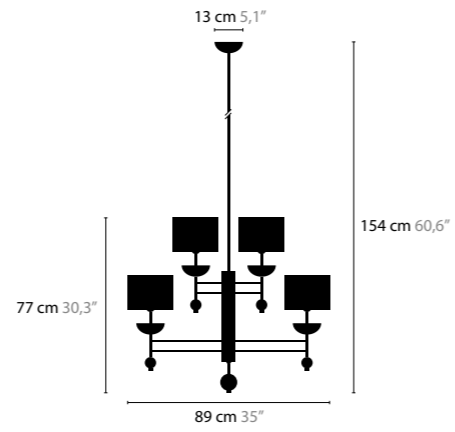

SWEET SYMPHONY H9