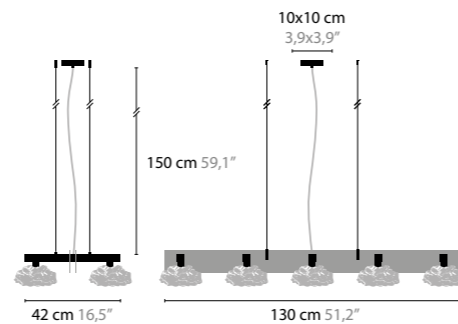

FLOWERS FROM AMSTERDAM H10

10770 / CLEAR GLASS
10771 / SILVER GLASS
10772 / GOLD GLASS
BASE: 10 X G9 / 220V / MAX. 40W
COLORS: 00-01-02-05-16