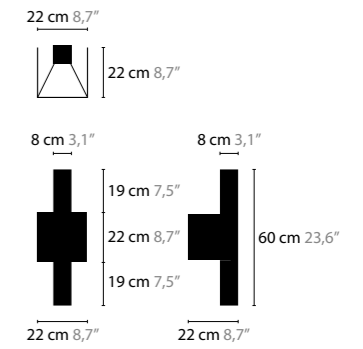

WALTZ OF VIENNA W3+2

BASE: 1 X E27 / 220V / MAX. 40W
BASE UP- DOWNLIGHT: 2 X GU10 / 220V
/ MAX. 50W
SHADE: BLACK / RED / WHITE
CRÈME / BROWN

13320
COLORS: 02-10-12-13-14-16
13321 / COLOR
COLORS: 00-01-05