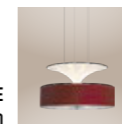

COLLECTION

AIRWAVE
PAG. 160