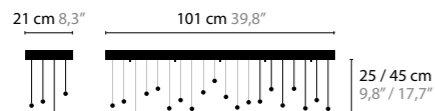

SPRANKLING DISK C10

12630 / SPECTRA CRYSTAL
12631 / SWAROVSKI STRASS
BASE: 10 X G4 / 12V / MAX. 20W
12632 LED / SPECTRA CRYSTAL
12633 LED / SWAROVSKI STRASS
9 X LED / 5W / 2700 K.
80 CRYSTALS 20 MM
COLORS: 00-01-02-05-16