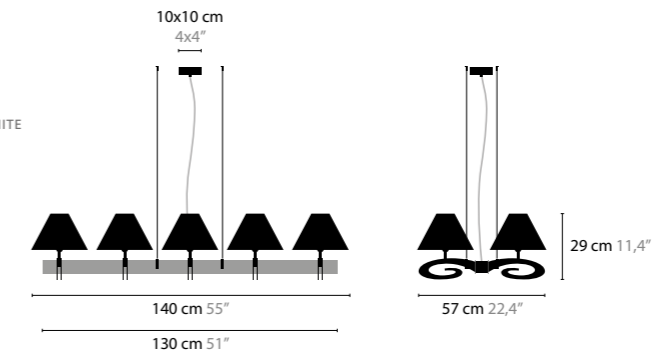

BASE: 18 X E14 / 220V / MAX. 25W
 BASE DOWNLIGHT: 1 X GU10 / 220V / MAX. 50W
 COLORS: 02-10-12-13-14-16
 SHADE: (FLAT MODEL) BLACK / RED
 WHITE / CRÈME / BROWN

LAZY SUNDAY H10+1

11446

BASE: 10 X E14 / 220V / MAX. 25W
 COLORS: 02-10-12-13-14-16
 SHADE: (FLAT MODEL) BLACK / RED / WHITE
 CRÈME / BROWN