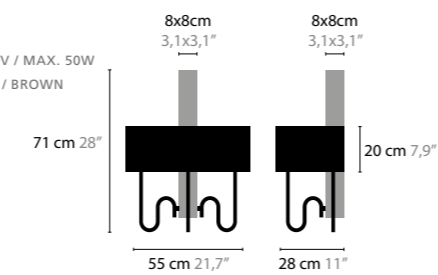

WALTZ OF VIENNA

WALTZ OF VIENNA IS A REGISTERED DESIGN BY COEN MUNSTERS 2016

WALTZ OF VIENNA T4

BASE: 4 X E14 / 220V / MAX. 40W

13370

COLORS: 02-10-12-13-14-16

13371 / COLOR

COLORS: 00-01-05

WALTZ OF VIENNA H4+1

BASE: 4 X E14 / 220V / MAX. 40W

BASE DOWNLIGHT: 1 X GU10 / 220V / MAX. 50W

13310

COLORS: 02-10-12-13-14-16

13311 / COLOR

COLORS: 00-01-05

WALTZ OF VIENNA W3+2

BASE: 3 X E14 / 220V / MAX. 40W

BASE UP- DOWNLIGHT: 2 X GU10 / 220V / MAX. 50W

13324

COLORS: 02-10-12-13-14-16

13325 / COLOR

COLORS: 00-01-05

WALTZ OF VIENNA F4

BASE: 4 X E14 / 220V / MAX. 40W

13390

COLORS: 02-10-12-13-14-16

13391 / COLOR

COLORS: 00-01-05

WALTZ OF VIENNA T4

BASE: 4 X E14 / 220V / MAX. 40W

SHADE: BLACK / RED / WHITE / CRÈME / BROWN

13374

COLORS: 02-10-12-13-14-16

13375 / COLOR

COLORS: 00-01-05

WALTZ OF VIENNA H4+1

BASE: 4 X E14 / 220V / MAX. 40W

BASE DOWNLIGHT: 1 X GU10 / 220V / MAX. 50W

13314

COLORS: 02-10-12-13-14-16

13315 / COLOR

COLORS: 00-01-05

WALTZ OF VIENNA W3+2

BASE: 3 X E14 / 220V / MAX. 40W

BASE UP- DOWNLIGHT: 2 X GU10 / 220V / MAX. 50W

13328

COLORS: 02-10-12-13-14-16

13329 / COLOR

COLORS: 00-01-05

WALTZ OF VIENNA F4

BASE: 4 X E14 / 220V / MAX. 40W

SHADE: BLACK / RED / WHITE / CRÈME / BROWN

13394

COLORS: 02-10-12-13-14-16

13395 / COLOR

COLORS: 00-01-05