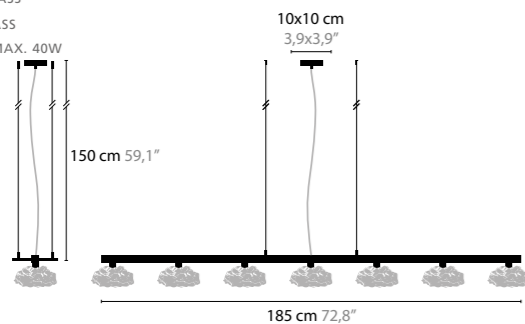

FLOWERS FROM AMSTERDAM H7

10740 / CLEAR GLASS
10741 / SILVER GLASS
10742 / GOLD GLASS
BASE: 7 X G9 / 220V / MAX. 40W
COLORS: 00-01-02-05-16