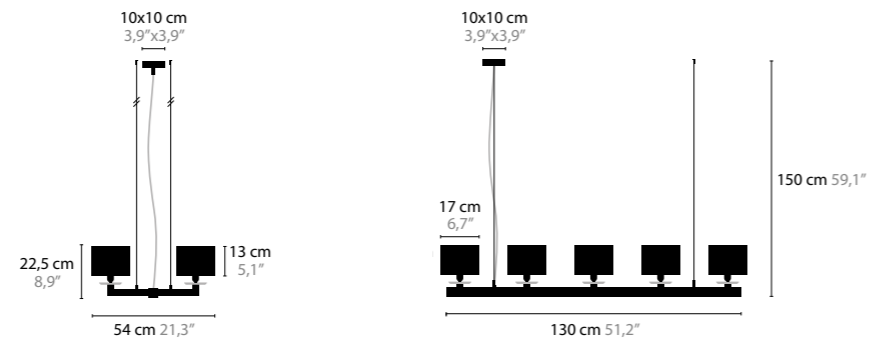

SWINGING BALLET H10

12930

SWAROVSKI STRASS
BASE: 10 X E14 / 220V / MAX. 40W
COLORS: 00-01-02-05-10-12-13-14-16
SHADE: BLACK / RED / CRÈME / WHITE / BROWN