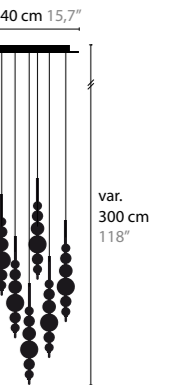

TEARS FROM MOON H6 MINI

13170 / WHITE HANDMADE GLASS BALLS
13171 / BLACK HANDMADE GLASS BALLS
13172 / SILVER HANDMADE GLASS BALLS
13173 / GOLD HANDMADE GLASS BALLS
BASE: 6 X G4 / 12V / MAX. 10W
COLORS: 00 01 02 05 12 13