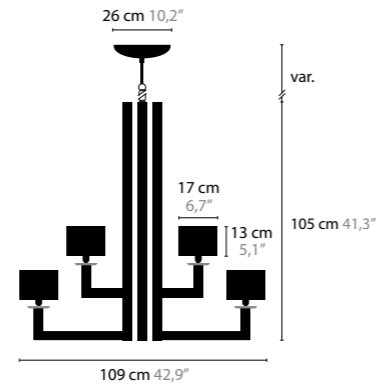

SWINGING BALLET H6

12910

SWAROVSKI STRASS
 BASE: 6 X E14 / 220V / MAX. 40W
 CHAIN CA. 1,5MTR.
 COLORS: 00-01-02-05-10-12-13-14-16
 SHADE: BLACK / RED / CRÈME / WHITE / BROWN

SWINGING BALLET H12

12914

SWAROVSKI STRASS
 BASE: 12 X E14 / 220V / MAX. 40W
 CHAIN CA. 1,5MTR.
 COLORS: 00-01-02-05-10-12-13-14-16
 SHADE: BLACK / RED / CRÈME / WHITE / BROWN