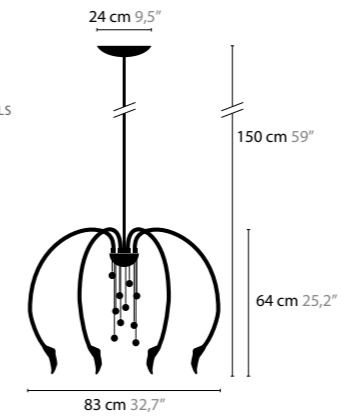

CHILL OUT

CHILL OUT IS A REGISTERED DESIGN BY COEN MUNSTERS 2005

CHILL OUT H6

10310 / WITHOUT CRYSTAL
10311 / WITH 10 SWAROVSKI STRASS BALLS
BASE: 6 X G9 / 220V / MAX. 40W
COLORS: 00-01-02-05-16