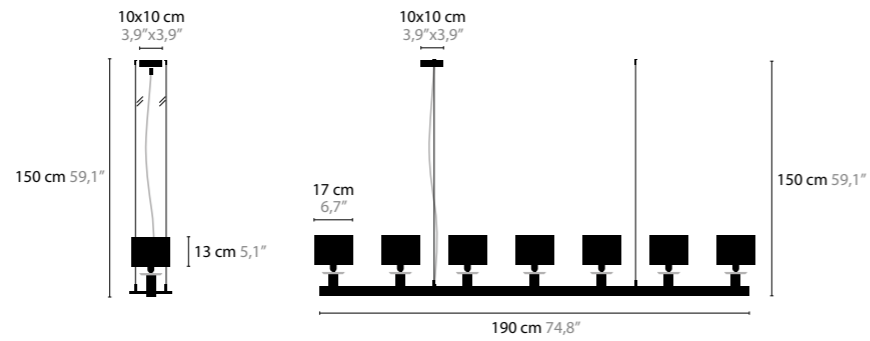

SWINGING BALLET H7

12926

SWAROVSKI STRASS
BASE: 7 X E14 / 220V / MAX. 40W
COLORS: 00-01-02-05-10-12-13-14-16
SHADE: BLACK / RED / CRÈME / WHITE / BROWN