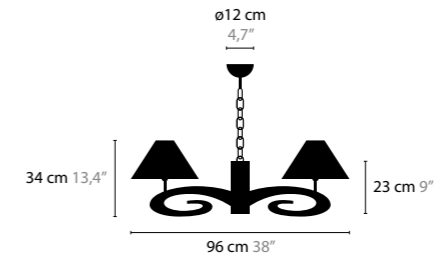

LAZY SUNDAY W1

11471

BASE: 1 X E14 / 220V / MAX. 25W
 COLORS: 02-10-12-13-14-16
 SHADE: (HIGH MODEL) BLACK / RED / WHITE /
 CRÈME / BROWN

LAZY SUNDAY H6+1

11410

BASE: 6 X E14 / 220V / MAX. 25W
 BASE DOWNLIGHT: 1 X GU10 / 220V / MAX. 50W
 COLORS: 02-10-12-13-14-16
 SHADE: (FLAT MODEL) BLACK / RED
 WHITE / CRÈME / BROWN