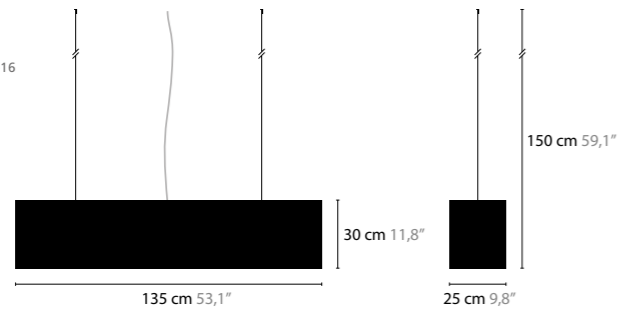

NEW DAWN

NEW DAWN IS A REGISTERED DESIGN BY COEN MUNSTERS 2015

NEW DAWN H1

13810 / ANTHRACITE METAL FABRIC
13811 / GOLD METAL FABRIC
BASE: 1 X E27 / 220V / MAX. 60W
COLORS: 00-01-02-05-10-12-13-14-16

NEW DAWN H1

13820 / ANTHRACITE METAL FABRIC
13821 / GOLD METAL FABRIC
BASE: 1 X E27 / 220V / MAX. 60W
COLORS: 00-01-02-05-10-12-13-14-16

NEW DAWN H3

13840 / ANTHRACITE METAL FABRIC
13841 / GOLD METAL FABRIC
BASE: 3 X E27 / 220V / MAX. 60W
COLORS: 00-01-02-05-10-12-13-14-16

NEW DAWN W1

13870 / ANTHRACITE METAL FABRIC
13871 / GOLD METAL FABRIC
BASE: 1 X E27 / 220V / MAX. 60W