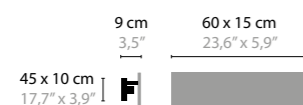

NIGHTLIFE W3

11860 / CLEAR GLASS

11861 / SILVER GLASS

BASE: 3 X G9 / 220V / MAX. 40W

COLORS: 02