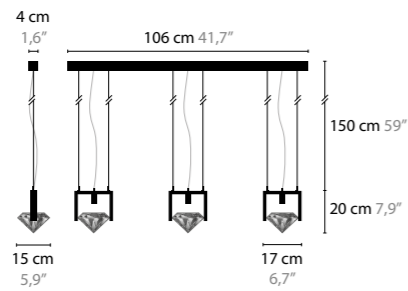

ELEMENTS OF LOVE H2

10514 / WITH CRYSTAL ELEMENTS
BASE: 2 X GY6.35 / 12V / MAX. 35W
10515 LED / WITH CRYSTAL ELEMENTS
BASE: 2 X 4,5W / 2700K
COLORS: 00-01-02-05-16

ELEMENTS OF LOVE H3

10518 / WITH CRYSTAL ELEMENTS
BASE: 3 X GY6.35 / 12V / MAX. 35W
10519 LED / WITH CRYSTAL ELEMENTS
BASE: 3 X 4,5W / 2700K
COLORS: 00-01-02-05-16