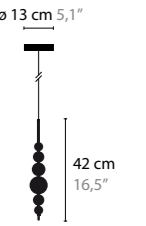

TEARS FROM MOON H1 MINI

13160 / WHITE HANDMADE GLASS BALLS
13161 / BLACK HANDMADE GLASS BALLS
13162 / SILVER HANDMADE GLASS BALLS
13163 / GOLD HANDMADE GLASS BALLS
BASE: 1 X G4 / 12V / MAX. 20W
COLORS: 00 01 02 05 12 13