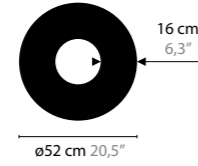

SKY CYCLES ROUND

SKY CYCLES IS A REGISTERED DESIGN BY COEN MUNSTERS 2016

SKY CYCLES H6

12410 / CRYSTAL
12411 / SPECTRA CRYSTAL
12412 / SWAROVSKI STRASS
BASE: 6 X G9 / 220V / MAX. 40W
COLORS: 02 - (OTHER COLORS ON REQUEST)