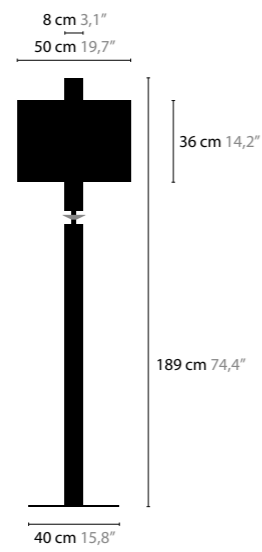

SUN RISE F3+1

12760

WITH CRYSTAL ELEMENT

BASE: 3 X E27 / 220V / MAX. 40W

BASE UPLIGHTER:

1 X GU10 / 220V / MAX. 50W

INCL. 2 REGULARS / DIMMERS

COLORS: 00-01-02-05-10-12-13-14-16

SHADE: WHITE / BLACK / CRÈME / BROWN / RED