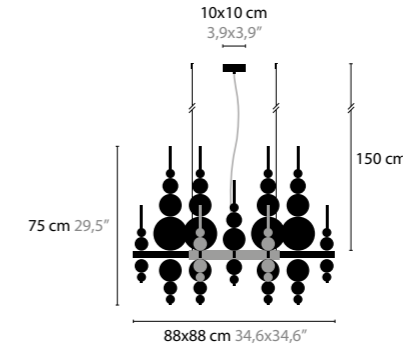

TEARS FROM MOON

13010 WHITE HANDMADE GLASS BALLS
13011 BLACK HANDMADE GLASS BALLS
13012 SILVER HANDMADE GLASS BALLS
13013 GOLD HANDMADE GLASS BALLS

TEARS FROM MOON

TEARS FROM MOON IS A REGISTERED DESIGN BY COEN MUNSTERS 2013

TEARS FROM MOON H20+9

13090 / WHITE HANDMADE GLASS BALLS
13091 / BLACK HANDMADE GLASS BALLS
13092 / SILVER HANDMADE GLASS BALLS
13093 / GOLD HANDMADE GLASS BALLS
BASE: 20 X G4 / 12V / MAX. 10W
DOWNLIGHT: 9 X LED 3.2W / 2700K
WITH SEPARATE ON-OFF SWITCH
COLORS: 00 01 02 05 10 12 13

TEARS FROM MOON H22+3

13130 / WHITE HANDMADE GLASS BALLS
13131 / BLACK HANDMADE GLASS BALLS
13132 / SILVER HANDMADE GLASS BALLS
13133 / GOLD HANDMADE GLASS BALLS
BASE: 22 X G4 / 12V / MAX. 10W
DOWNLIGHT: 3 X LED 3.2W / 2700K
WITH SEPARATE ON-OFF SWITCH
COLORS: 00 01 02 05 10 12 13

TEARS FROM MOON H34+4

13150 / WHITE HANDMADE GLASS BALLS
13151 / BLACK HANDMADE GLASS BALLS
13152 / SILVER HANDMADE GLASS BALLS
13153 / GOLD HANDMADE GLASS BALLS
BASE: 34 X G4 / 12V / MAX. 10W
DOWNLIGHT: 4 X LED 3.2W / 2700K
WITH SEPARATE ON-OFF SWITCH
COLORS: 00 01 02 05 10 12 13

TEARS FROM MOON H4

13030 / WHITE HANDMADE GLASS BALLS
13031 / BLACK HANDMADE GLASS BALLS
13032 / SILVER HANDMADE GLASS BALLS
13033 / GOLD HANDMADE GLASS BALLS
BASE: 4 X G9 / 220V / MAX. 40W
COLORS: 00 01 02 05 10 12 13

TEARS FROM MOON H5

13050 / WHITE HANDMADE GLASS BALLS
13051 / BLACK HANDMADE GLASS BALLS
13052 / SILVER HANDMADE GLASS BALLS
13053 / GOLD HANDMADE GLASS BALLS
BASE: 5 X G9 / 220V / MAX. 40W
COLORS: 00 01 02 05 10 12 13

TEARS FROM MOON T1

13260 / WHITE HANDMADE GLASS BALLS
13261 / BLACK HANDMADE GLASS BALLS
13262 / SILVER HANDMADE GLASS BALLS
13263 / GOLD HANDMADE GLASS BALLS
BASE: 1 X E27 / 220V / MAX. 60W
COLORS: 00 01 02 05 10 12 13
SHADE: WHITE / BLACK / RED / BROWN / CRÈME