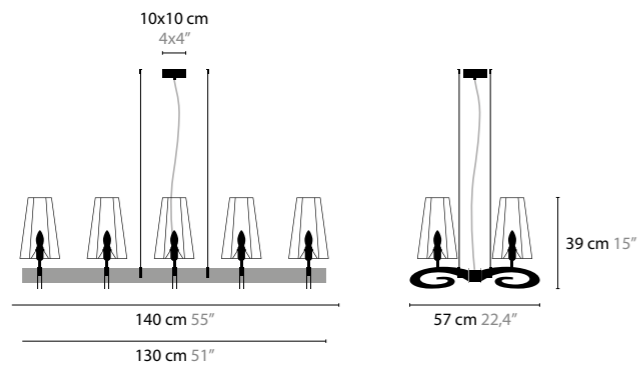

LAZY SUNDAY H10

11450

BASE: 10 X E14 / 220V / MAX. 40W
COLORS: 10-12-13-14