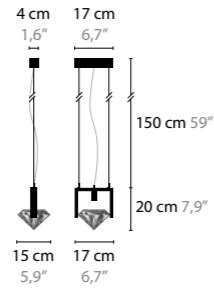

ELEMENTS OF LOVE H2

10514 / WITH CRYSTAL ELEMENTS
BASE: 2 X GY6.35 / 12V / MAX. 35W
10515 LED / WITH CRYSTAL ELEMENTS
BASE: 2 X 4,5W / 2700K
COLORS: 00-01-02-05-16

ELEMENTS OF LOVE H3

10518 / WITH CRYSTAL ELEMENTS
BASE: 3 X GY6.35 / 12V / MAX. 35W
10519 LED / WITH CRYSTAL ELEMENTS
BASE: 3 X 4,5W / 2700K
COLORS: 00-01-02-05-16