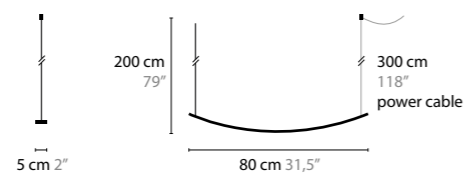

OUT OF LINE XL

14110
LED 13W / 24V / 2700K
COLORS: 02-32-33
NEEDED SUPPLEMENT: CEILING ELECTRICAL BOX