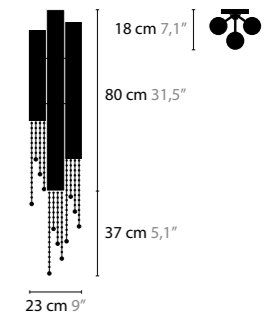

SEXY CRYSTALS W3+3

- 12320 / SPECTRA CRYSTAL
- 12321 / SWAROVSKI STRASS

BASE: 6 X GU10 / 220V / MAX. 50W
UP LIGHT AND DOWN LIGHT
COLORS: 00-01-02-05-10-12-13-14-16