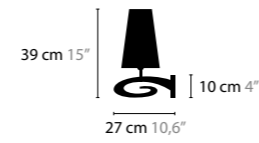

LAZY SUNDAY W1

11471

BASE: 1 X E14 / 220V / MAX. 25W
COLORS: 02-10-12-13-14-16
SHADE: (HIGH MODEL) BLACK / RED / WHITE /
CRÈME / BROWN