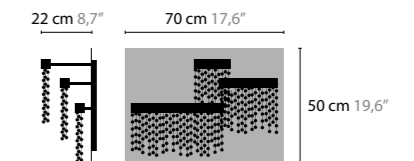

FROZEN EYES

FROZEN EYES IS A REGISTERED DESIGN BY COEN MUNSTERS 2014

FROZEN EYES H C

10911 / SPECTRA CRYSTAL
10912 / SWAROVSKI STRASS
LED 18W / 24V
COLORS: 00-01-02-05-10-12-13-14-16

FROZEN EYES H CXL

10917 / SPECTRA CRYSTAL
10918 / SWAROVSKI STRASS
LED 18W / 24V
COLORS: 00-01-02-05-10-12-13-14-16

FROZEN EYES HXL C

10923 / SPECTRA CRYSTAL
10924 / SWAROVSKI STRASS
LED 27W / 24V
COLORS: 00-01-02-05-10-12-13-14-16

FROZEN EYES HXL CXL

10929 / SPECTRA CRYSTAL
10930 / SWAROVSKI STRASS
LED 27W / 24V
COLORS: 00-01-02-05-10-12-13-14-16

FROZEN EYES W1 S C

10947 / SPECTRA CRYSTAL
10948 / SWAROVSKI STRASS
LED 3W / 24V
COLORS: 00-01-02-05-10-12-13-14-16

FROZEN EYES W1 S CXL

10953 / SPECTRA CRYSTAL
10954 / SWAROVSKI STRASS
LED 3W / 24V
COLORS: 00-01-02-05-10-12-13-14-16

FROZEN EYES W1 M C

10959 / SPECTRA CRYSTAL
10960 / SWAROVSKI STRASS
LED 5W / 24V
COLORS: 00-01-02-05-10-12-13-14-16

FROZEN EYES W1 M CXL

10965 / SPECTRA CRYSTAL
10966 / SWAROVSKI STRASS
LED 5W / 24V
COLORS: 00-01-02-05-10-12-13-14-16

FROZEN EYES W1 L C

10971 / SPECTRA CRYSTAL
10972 / SWAROVSKI STRASS
LED 8W / 24V
COLORS: 00-01-02-05-10-12-13-14-16

FROZEN EYES W1 L CXL

10977 / SPECTRA CRYSTAL
10978 / SWAROVSKI STRASS
LED 8W / 24V
COLORS: 00-01-02-05-10-12-13-14-16

FROZEN EYES WALLPANEL W1

10983 / SPECTRA CRYSTAL
10984 / SWAROVSKI STRASS
LED 3W / 24V
COLORS: 00-01-02-10-12-13-14-16

FROZEN EYES H10

10935 / SPECTRA CRYSTAL
10936 / SWAROVSKI STRASS
LED 38W / 24V
COLORS: 02-10-12-13-14-16

FROZEN EYES H18

10941 / SPECTRA CRYSTAL
10942 / SWAROVSKI STRASS
LED 85W / 24V
COLORS: 02-10-12-13-14-16

FROZEN EYES WALLPANEL W3

10989 / SPECTRA CRYSTAL
10990 / SWAROVSKI STRASS
LED 16W / 24V
COLORS: 00-01-02-10-12-13-14-16

FROZEN EYES WALLPANEL W7