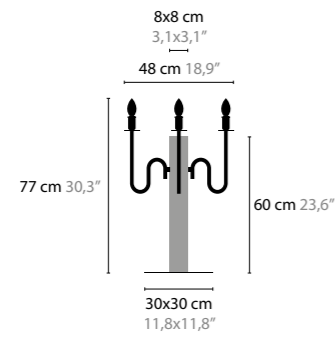

WALTZ OF VIENNA

WALTZ OF VIENNA IS A REGISTERED DESIGN BY COEN MUNSTERS 2016

WALTZ OF VIENNA T4

BASE: 4 X E14 / 220V / MAX. 40W

13370

COLORS: 02-10-12-13-14-16

13371 / COLOR

COLORS: 00-01-05