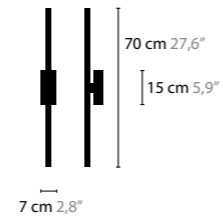

GLOW 11070 W2 XL

2 X LED 4,5 WATT / 2700K
COLORS: 01-02-05-16