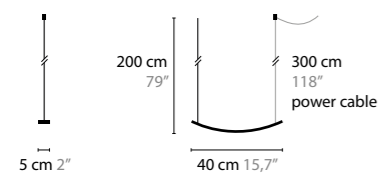

OUT OF LINE

DESIGN: COEN MUNSTERS 2017

OUT OF LINE

OUT OF LINE

OUT OF LINE IS A REGISTERED DESIGN BY COEN MUNSTERS 2017

OUT OF LINE

14100
LED 7W / 24V / 2700K
COLORS: 02-32-33
NEEDED SUPPLEMENT: CEILING ELECTRICAL BOX