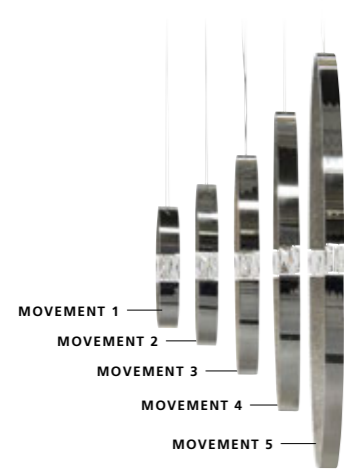

CRYSTAL HEARTS MOVEMENT 1

10410 / WITHOUT LED
10415 / WITH LED / 3W
H. 320 X 100 X 50 MM

CRYSTAL HEARTS MOVEMENT 2

10420 / WITHOUT LED
10425 / WITH LED / 3W
H. 420 X 135 X 50 MM

CRYSTAL HEARTS MOVEMENT 3

10430 / WITHOUT LED
10435 / WITH LED / 3W
H. 580 X 200 X 50 MM

CRYSTAL HEARTS MOVEMENT 4

10440 / WITHOUT LED
10445 / WITH LED / 3W
H. 780 X 295 X 50 MM

CRYSTAL HEARTS MOVEMENT 5

10450 / WITHOUT LED
10455 / WITH LED / 3W
H. 1080 X 400 X 50 MM

GENERAL INFO

RINGS ARE CONNECTED WITH EACH OTHER WITH SWAROVSKI STRASS CRYSTALS
RINGS' INSIDES ARE COVERED WITH HIGHLY EXCLUSIVE SWAROVSKI CRYSTAL FABRIC
CEILING BOX: 100 X 45 X 40 MM
DISTANCE BETWEEN CABLES: 60 MM
COLORS: 02

CREATE YOUR OWN CRYSTAL HEARTS WITH MOVEMENT 1 TILL 5

PLEASE NOTICE:

- YOUR DISTANCE BETWEEN THE MOVEMENTS
- THE NUMBER OF MOVEMENTS WITH OR WITHOUT LED LIGHT
- MOUNTING THE MOVEMENTS DIRECT TO THE CEILING OR MOUNTING BY A CEILING BOX
- CUSTOMIZED CEILING BOXES ON REQUEST

SOME IDEAS FOR YOUR INSPIRATION