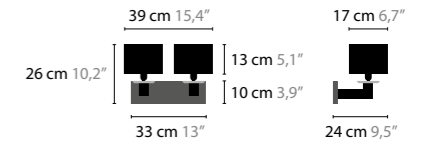

SWINGING BALLET W2

12954

SWAROVSKI STRASS
BASE: 2 X E14 / 220V / MAX. 40W
COLORS: 00-01-02-05-10-12-13-14-16
SHADE: BLACK / RED / CRÈME / WHITE / BROWN