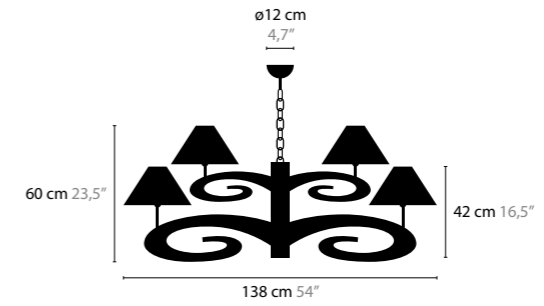

LAZY SUNDAY H12+1

11422

BASE: 12 X E14 / 220V / MAX. 25W
BASE DOWNLIGHT: 1 X GU10 / 220V / MAX. 50W
COLORS: 02-10-12-13-14-16
SHADE: (FLAT MODEL) BLACK / RED
WHITE / CRÈME / BROWN