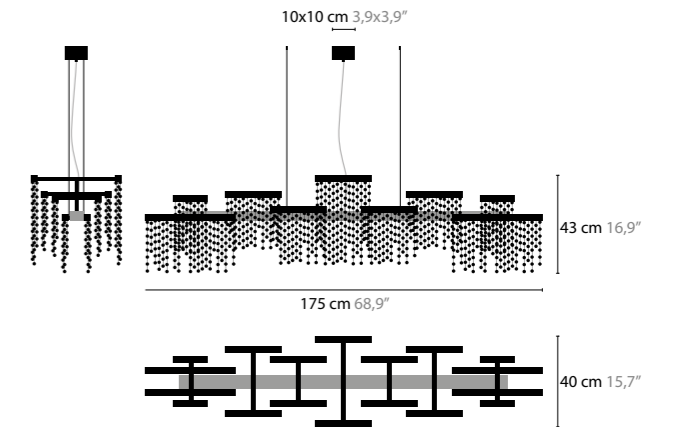

FROZEN EYES H18

10941 / SPECTRA CRYSTAL
10942 / SWAROVSKI STRASS
LED 85W / 24V
COLORS: 02-10-12-13-14-16

FROZEN EYES WALLPANEL W3

10989 / SPECTRA CRYSTAL
10990 / SWAROVSKI STRASS
LED 16W / 24V
COLORS: 00-01-02-10-12-13-14-16

FROZEN EYES WALLPANEL W7

10995 / SPECTRA CRYSTAL
10996 / SWAROVSKI STRASS
LED 35W / 24V
COLORS: 00-01-02-10-12-13-14-16