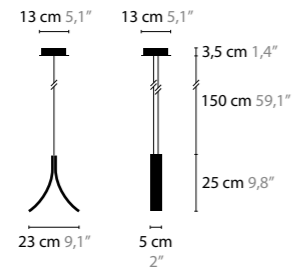

STREAM H3

13720

LED 3 X 7W / 24V / 2700K
COLORS: 02-32-33

STREAM H1 XL

13712

LED 13W / 24V / 2700K
COLORS: 02-32-33

STREAM H3 XL

13722