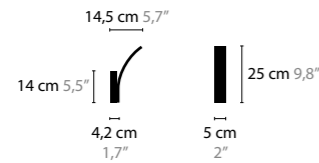

STREAM W1

13770

LED 4W / 24V / 2700K
COLORS: 02-32-33