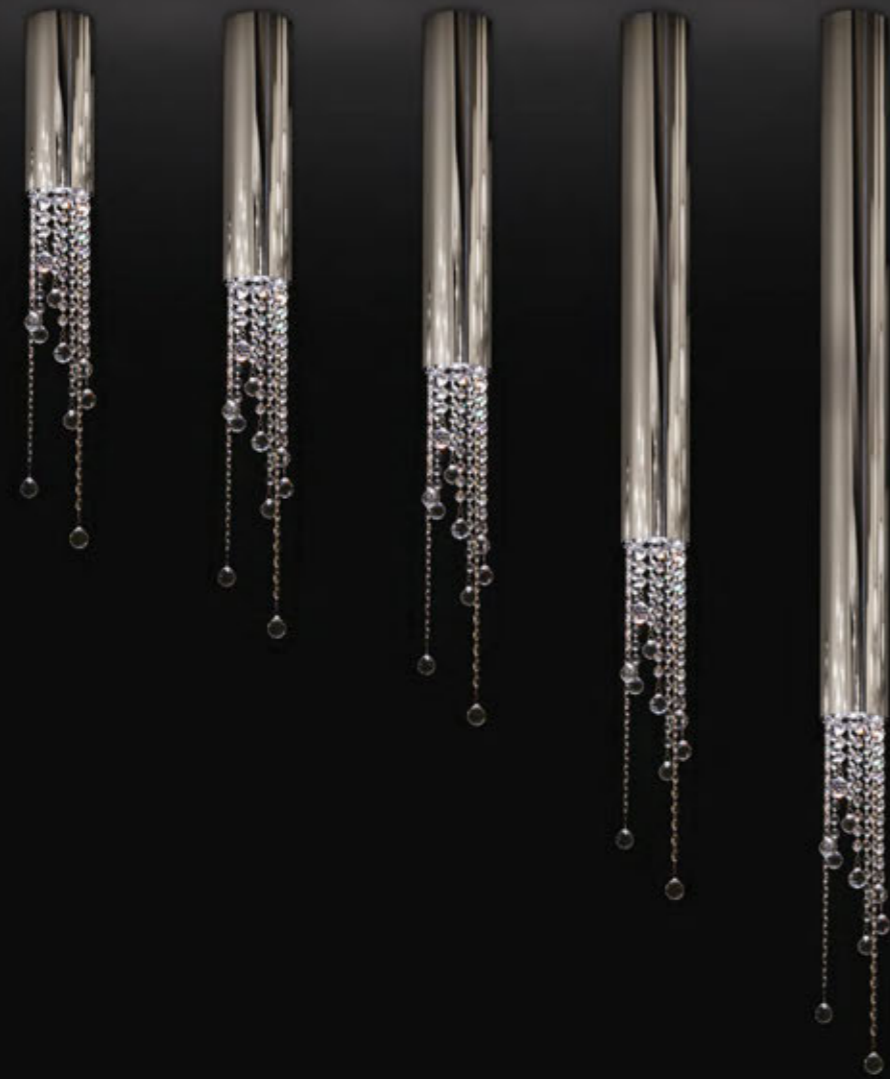

13395 / COLOR

COLORS: 00-01-05

SEXY CRYSTALS

DESIGN: COEN MUNSTERS 2009

PRIVATE RESIDENCE LONDON, GREAT BRITAIN

SEXY CRYSTALS

CEILING FIXTURES C1
LENGTH OF TUBES: 20, 30, 40, 60 AND 80 CM
AVAILABLE WITH SPECTRA CRYSTALS OR SWAROVSKI STRASS

SEXY CRYSTALS

HANGING FIXTURES H1
LENGTH OF TUBES: 20, 30 AND 40 CM
AVAILABLE WITH SPECTRA CRYSTALS OR SWAROVSKI STRASS

CUSTOMIZED SEXY CRYSTALS WITH OPEN HANGING CEILING FRAME, PRIVATE RESIDENCE HOLLAND