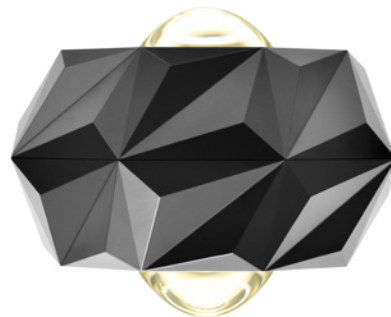

6th Element

INDELAGUE GROUP

INDELAGUE ROXO lighting

CONCEPT AND INSPIRATION

SHOOTING STAR

CARBON

DIAMOND

6TH
ELEMENT
RANGE

GERMAN
DESIGN
AWARD
SPECIAL
2017

OVERVIEW

6 TH ELEMENT RANGE				
				
	6 TH ELEMENT FIX	6 TH ELEMENT	6 TH ELEMENT / C	6 TH ELEMENT / W
Type of Application				
Light Distribution		 50% 50%		 50% 50%
Dimensions	140x140x87 mm	140x140x80 mm	140x140x60 mm	140x160x80 mm
Optical System	50° Lens  80° Lens  DOZ  DPT 			
Colour Temperature	3000K 4000K			
Finishes	○ White ● Gray ● Black ● Rusty chain			
Ceiling Roses	--			
Safety Cable	✓	--		
CRI	CRI>80 CRI>90			

MINIMALISM AND TECHNOLOGY

1 4 0 m m

Shown in real size

BODY
POWDER COATED
DIE-CAST ALUMINIUM

LED

DOZ
OPAL DIFFUSER

DPT
TRANSPARENT DIFFUSER

80° LENS