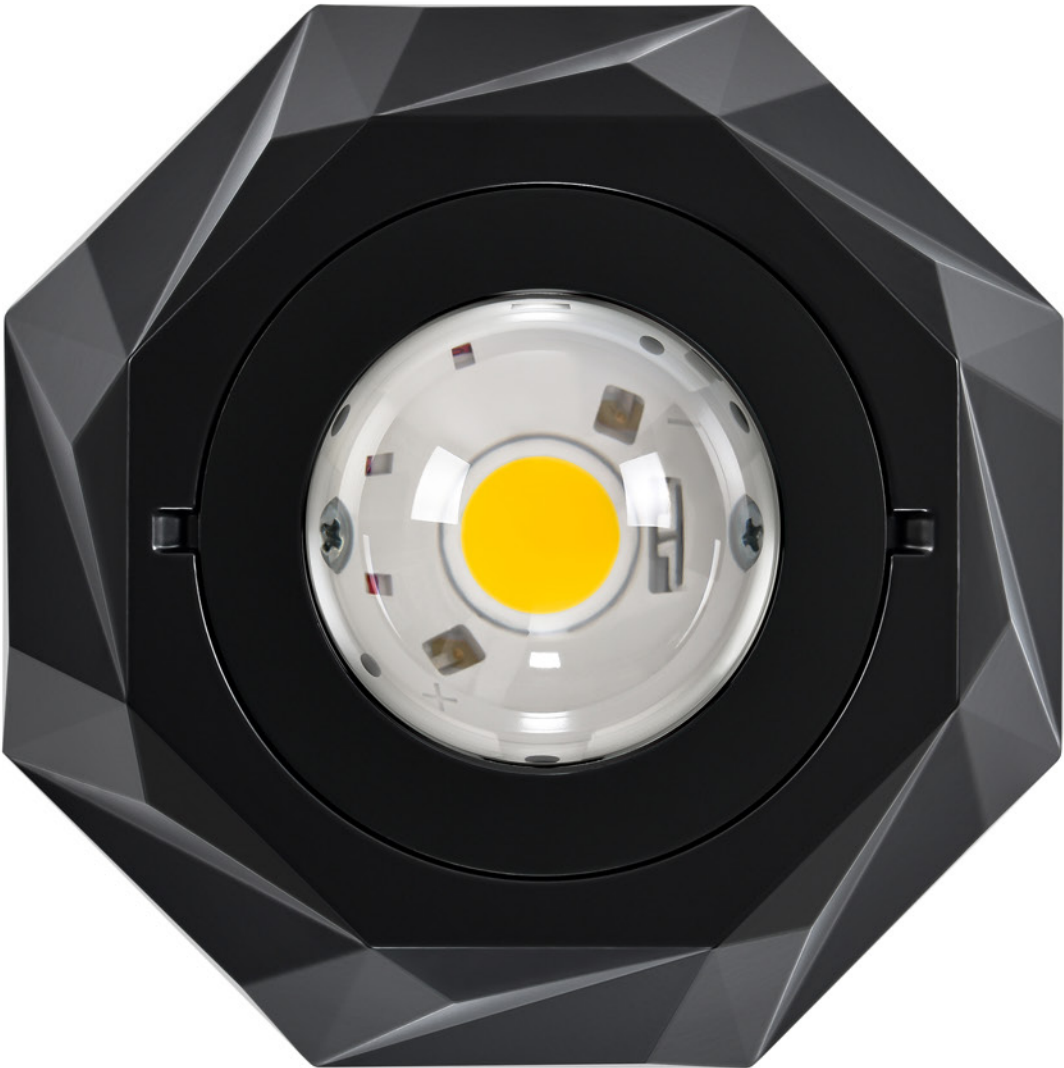

6th Element

INDELAGUE GROUP

INDELAGUE ROXO lighting

CONCEPT AND INSPIRATION

SHOOTING STAR

CARBON

DIAMOND

6TH
ELEMENT
RANGE

GERMAN
DESIGN
AWARD
SPECIAL
2017

OVERVIEW

6 TH ELEMENT RANGE				
				
	6 TH ELEMENT FIX	6 TH ELEMENT	6 TH ELEMENT / C	6 TH ELEMENT / W
Type of Application				
Light Distribution		 50% 50%		 50% 50%
Dimensions	140x140x87 mm	140x140x80 mm	140x140x60 mm	140x160x80 mm
Optical System	50° Lens  80° Lens  DOZ  DPT 			
Colour Temperature	3000K 4000K			
Finishes	○ White ● Gray ● Black ● Rusty chain			
Ceiling Roses	--			
Safety Cable	✓	--		
CRI	CRI>80 CRI>90			

MINIMALISM AND TECHNOLOGY

1 4 0 m m

Shown in real size

BODY
POWDER COATED
DIE-CAST ALUMINIUM

LED

DOZ
OPAL DIFFUSER

DPT
TRANSPARENT DIFFUSER

80° LENS