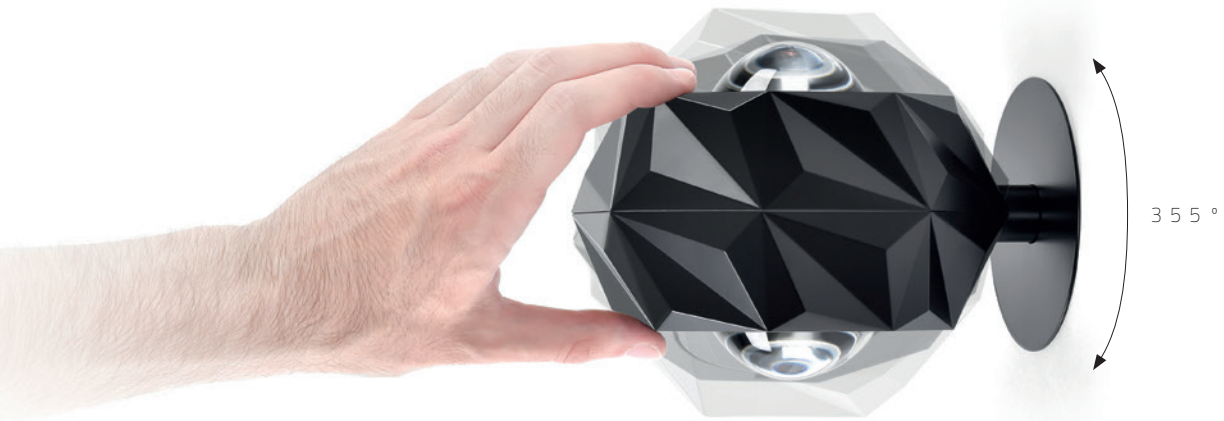

WALL MOUNTED
ADJUSTABLE