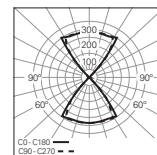

OPTICAL SYSTEM

80° LENS