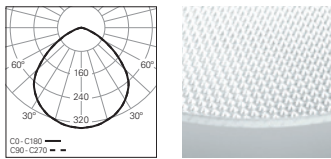

OPTICAL SYSTEM

g CONTROL+™

g CONTROL™

DOZ