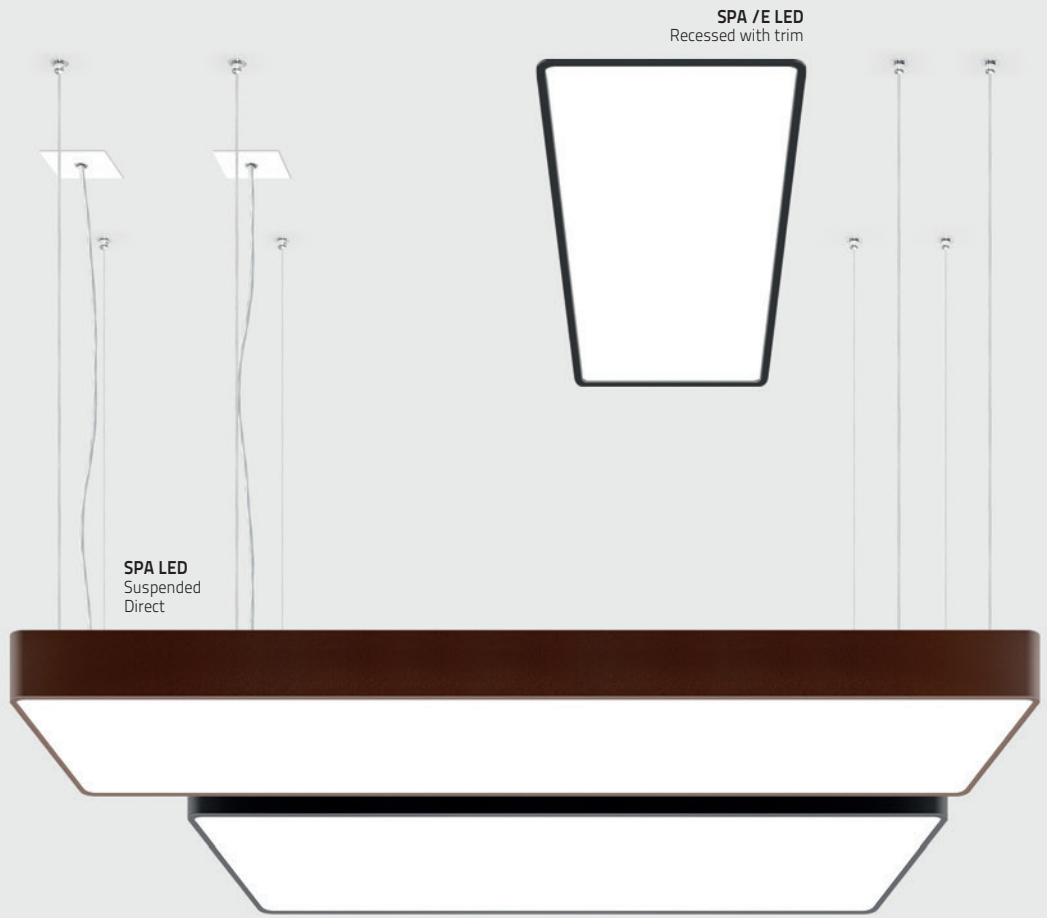

**CONCEPT O**  
Surface mounted

**CONCEPT O D/I**  
Suspended  
Direct / Indirect

AVAILABLE  
SIZES

Ø 650 mm

Ø 950 mm

Ø 1250 mm

Ø 1550 mm

Ø 1950 mm

Please note: CONCEPT O /E is only available for Ø 676 / 976 and 1276 mm versions.

**ROFY**  
RANGE

ROFY RANGE

**ROFY Z LED**  
Surface aura  
Direct

**ROFY Z D/I LED**  
Surface aura  
Direct / Indirect

**ROFY D/I LED**  
Suspended  
Direct / Indirect

AVAILABLE  
SIZES

Ø 400 mm

Ø 600 mm

Ø 900 mm

Ø 1150 mm

**Please note:** ROFY D/I LED / ROFY Z LED and ROFY Z D/I LED, only available for Ø 600 / 900 and 1150 mm versions.

**S P A**  
R A N G E

**SPA LED**  
Surface mounted

**SPA D/I LED**  
Suspended  
Direct / Indirect

---

AVAILABLE  
SIZES

---

590x590 mm

875x315 mm

1150x315 mm

1425x315 mm