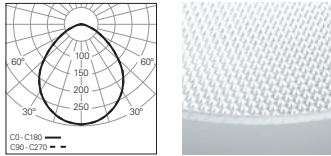

OPTICAL SYSTEM

g CONTROL+™