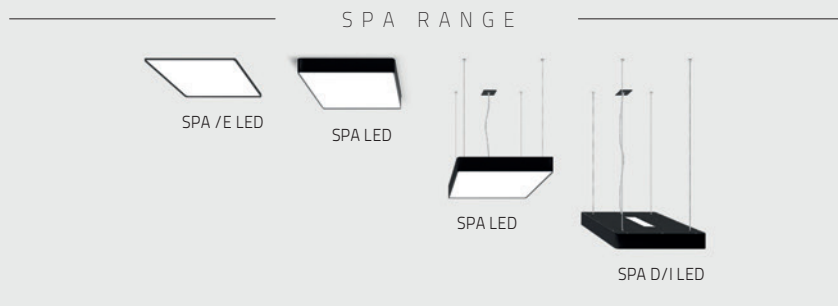

AVAILABLE  
SIZES

Ø 400 mm

Ø 600 mm

Ø 900 mm

Ø 1150 mm

**Please note:** ROFY D/I LED / ROFY Z LED and ROFY Z D/I LED, only available for Ø 600 / 900 and 1150 mm versions.

**S P A**  
R A N G E

**SPA LED**  
Surface mounted