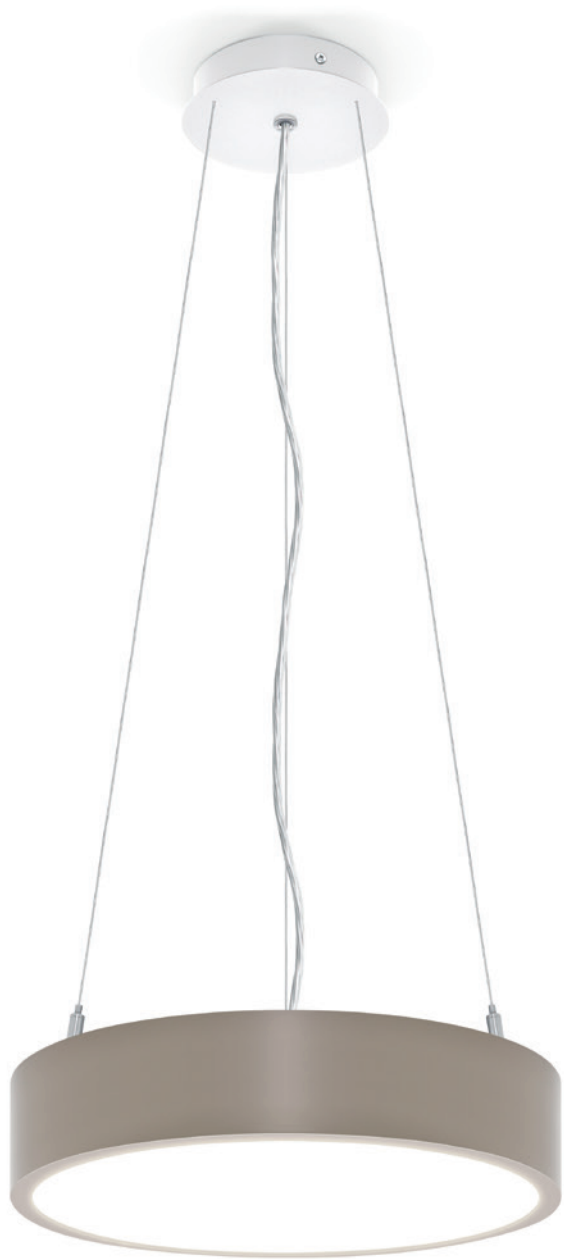

RUSTY CHAIN

CONCEPT S  
RANGE

EXAMPLE OF  
POSSIBLE LIGHT  
CONCEPTS

45° CIRCLE    90° CIRCLE  
180° CIRCLE    STRAIGHT LINE

CONCEPT O  
RANGE

CONCEPT O  
Suspended  
Direct

CONCEPT O RANGE

CONCEPT O / T

Please note: CONCEPT O /E is only available for Ø 676 / 976 and 1276 mm versions.

**ROFY**  
RANGE

ROFY RANGE

**ROFY Z LED**  
Surface aura  
Direct

**ROFY Z D/I LED**  
Surface aura  
Direct / Indirect

**ROFY D/I LED**  
Suspended  
Direct / Indirect

AVAILABLE  
SIZES

Ø 400 mm

Ø 600 mm

Ø 900 mm

Ø 1150 mm

**Please note:** ROFY D/I LED / ROFY Z LED and ROFY Z D/I LED, only available for Ø 600 / 900 and 1150 mm versions.

**S P A**  
R A N G E

**SPA LED**  
Surface mounted

**SPA D/I LED**  
Suspended  
Direct / Indirect

---

AVAILABLE  
SIZES

---

590x590 mm

875x315 mm

1150x315 mm

1425x315 mm