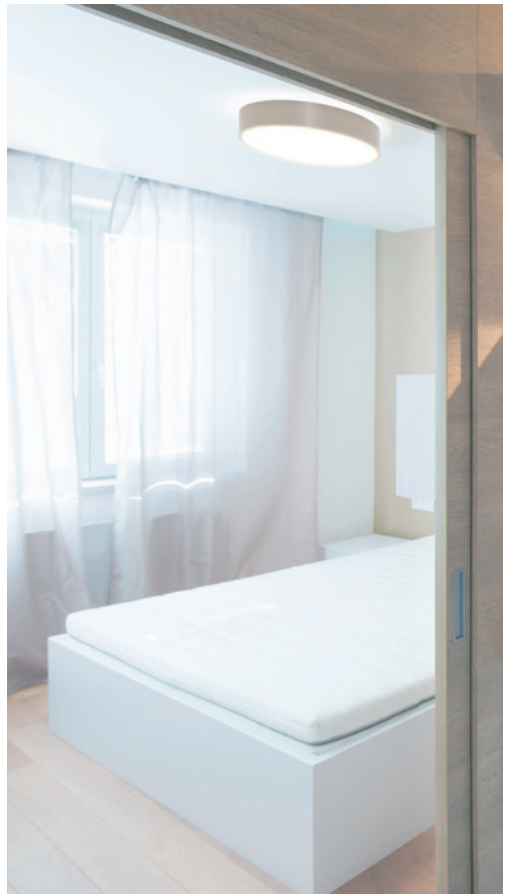

AVAILABLE  
SIZES

Ø 400 mm

Ø 600 mm

Ø 900 mm

Ø 1150 mm

**Please note:** ROFY D/I LED / ROFY Z LED and ROFY Z D/I LED, only available for Ø 600 / 900 and 1150 mm versions.

**S P A**  
R A N G E

**SPA LED**  
Surface mounted