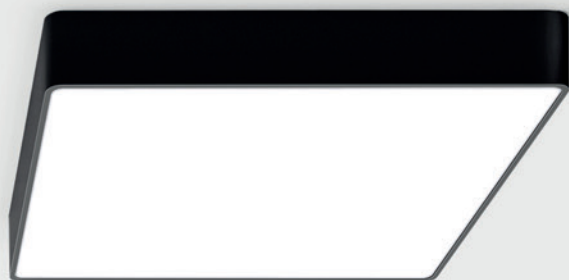

AVAILABLE  
SIZES

Ø 400 mm

Ø 600 mm

Ø 900 mm

Ø 1150 mm

**Please note:** ROFY D/I LED / ROFY Z LED and ROFY Z D/I LED, only available for Ø 600 / 900 and 1150 mm versions.

**S P A**  
R A N G E

**SPA LED**  
Surface mounted