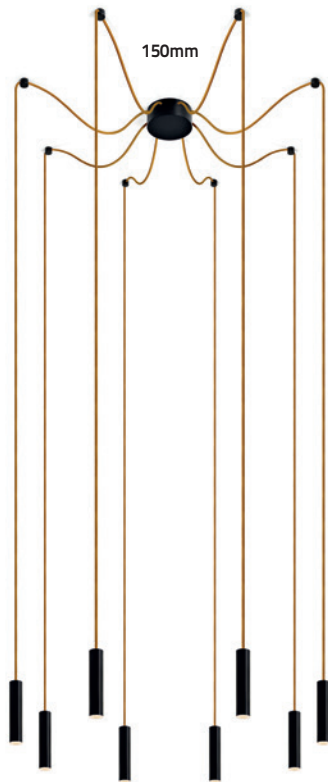

WALL  
SURFACE

ADJUSTABLE  
90° + 355°

ON/OFF  
SENSOR

USB  
CONNECTION

4 MODULES  
SUSPENDED

8 MODULES  
SUSPENDED

FINISHES

Sahara