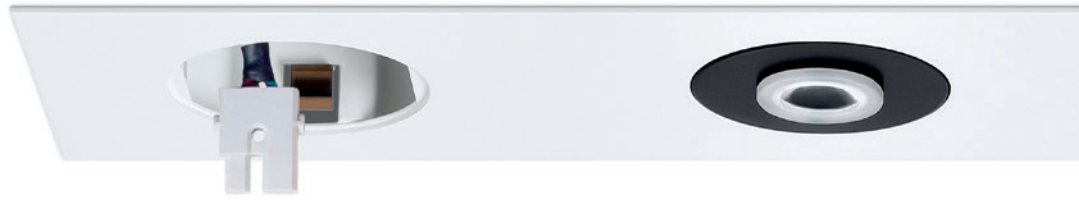

# OPTICAL SYSTEM

14°

47°

## OVAL FLOOD

CLIP-IN SYSTEM

CLICK

CLICK

CLICK

WALL  
RECESSED

ADJUSTABLE  
90°+355°

ON/OFF  
SENSOR