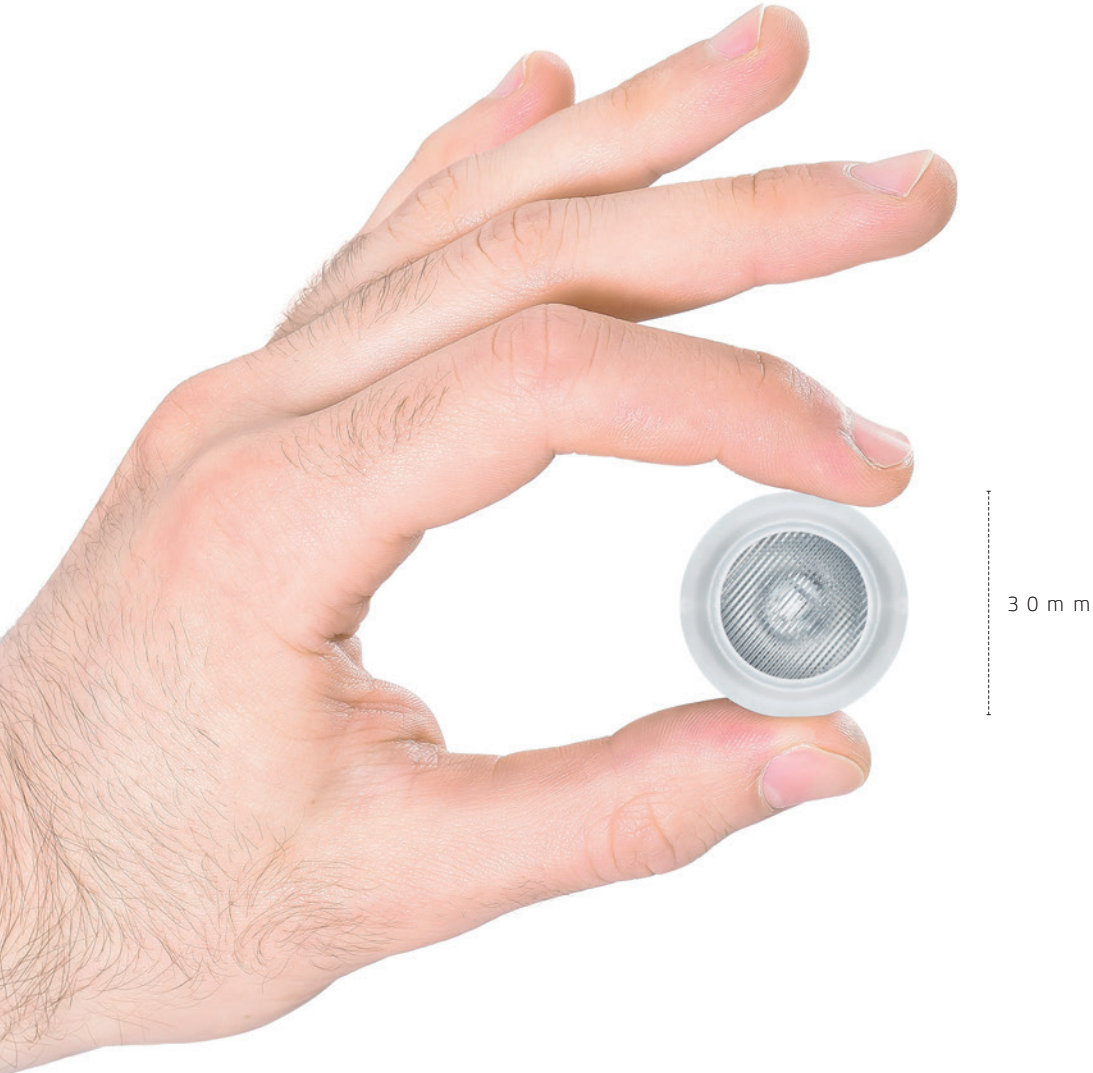

INDELAGUE GROUP

**INDELAGUE** ROXO lighting

MINIMALISM AND TECHNOLOGY

Shown in real size

BODY

LED

FIXING SYSTEM

14° LENS