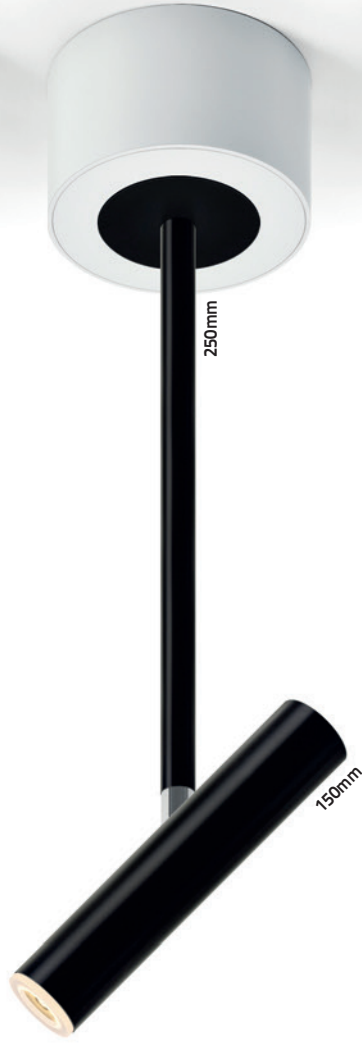

14° Lens

47° Lens

Oval Lens

# INSETS

BLANK COVER  
INSET

SUSPENDED  
INSETS

S U S P E N D E D

150mm

300mm

450mm

600mm

SPOTLIGHT

CONTINUOUS LINE

ADJUSTABLE  
90°+355°