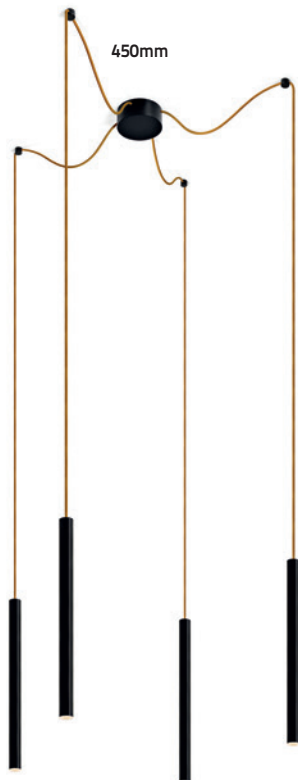

## OVAL FLOOD

CLIP-IN SYSTEM

CLICK

CLICK

CLICK

WALL  
RECESSED

ADJUSTABLE  
90°+355°

ON/OFF  
SENSOR

WALL  
SURFACE

ADJUSTABLE  
90° + 355°

ON/OFF  
SENSOR

USB  
CONNECTION

4 MODULES  
SUSPENDED

8 MODULES  
SUSPENDED

FINISHES

Sahara