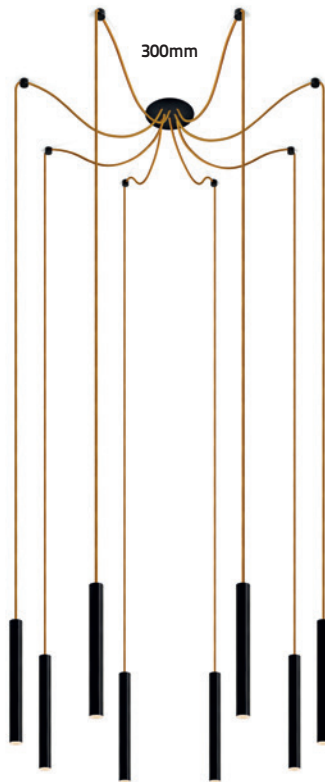

WALL  
SURFACE

ADJUSTABLE  
90° + 355°

ON/OFF  
SENSOR

USB  
CONNECTION

4 MODULES  
SUSPENDED

8 MODULES  
SUSPENDED

FINISHES

Sahara