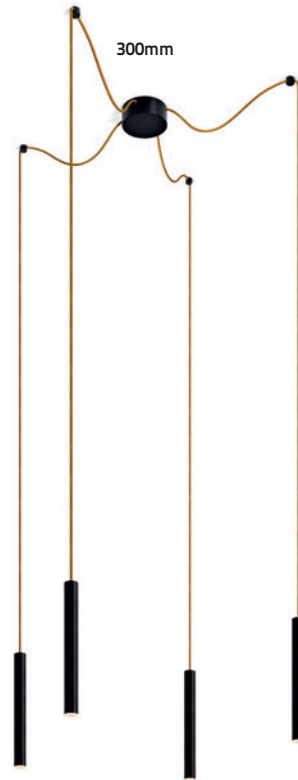

## OVAL FLOOD

CLIP-IN SYSTEM

CLICK

CLICK

CLICK

WALL  
RECESSED

ADJUSTABLE  
90°+355°

ON/OFF  
SENSOR

WALL  
SURFACE

ADJUSTABLE  
90° + 355°

ON/OFF  
SENSOR

USB  
CONNECTION

4 MODULES  
SUSPENDED

8 MODULES  
SUSPENDED

FINISHES

Sahara