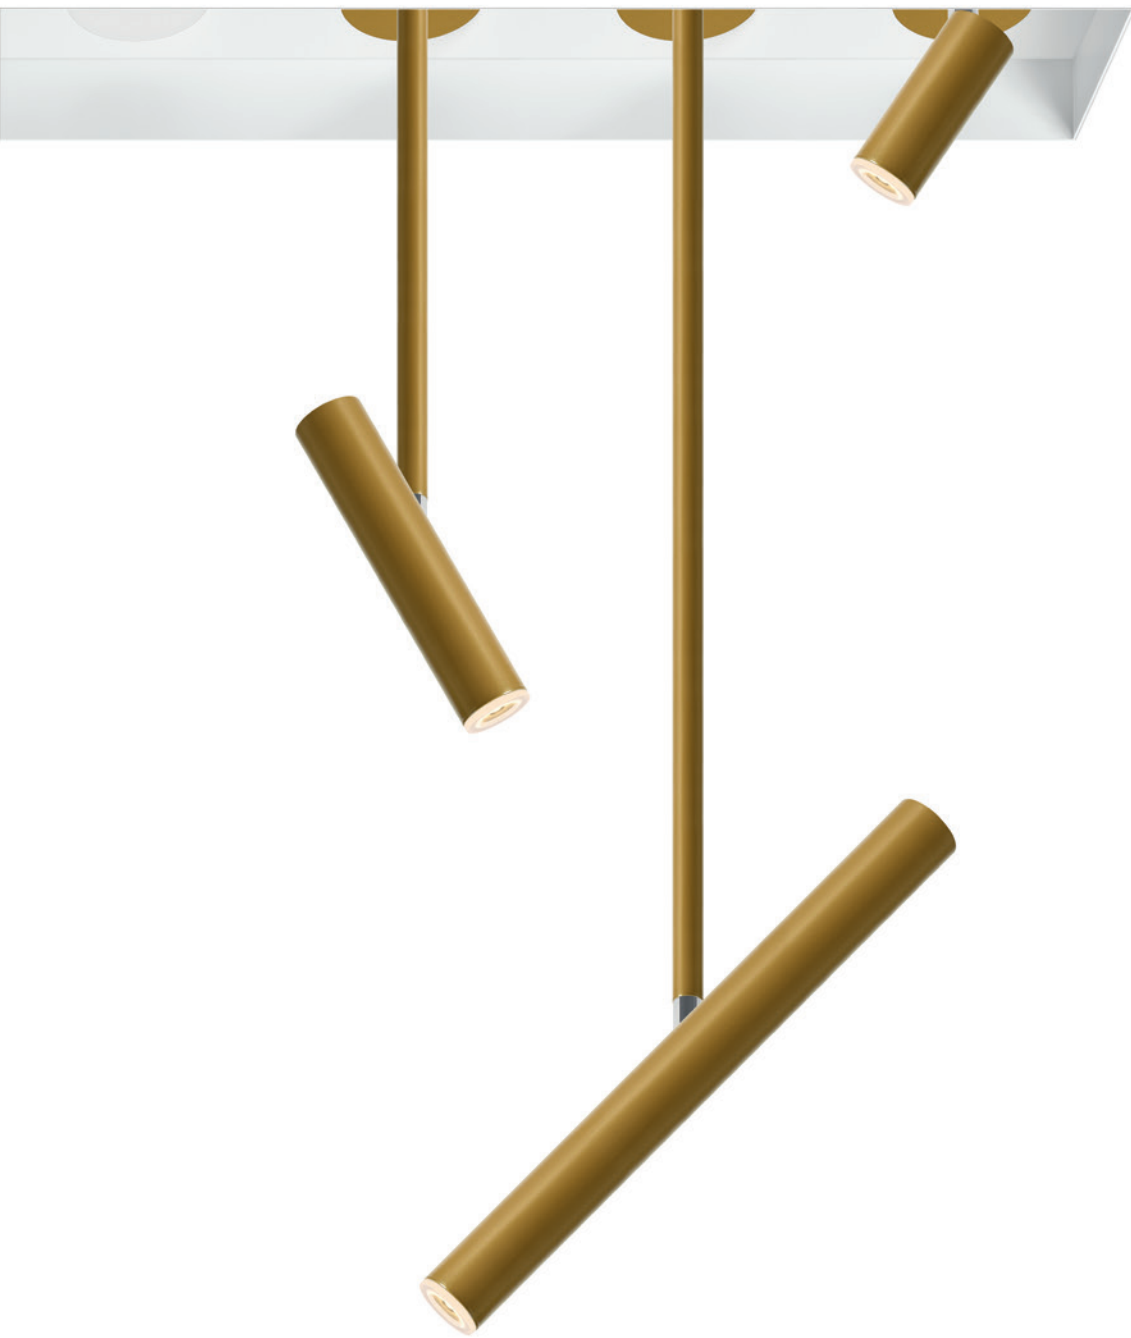

# INSETS

BLANK COVER  
INSET

SUSPENDED  
INSETS

S U S P E N D E D

150mm

300mm

450mm

600mm

SPOTLIGHT

CONTINUOUS LINE

ADJUSTABLE  
90°+355°