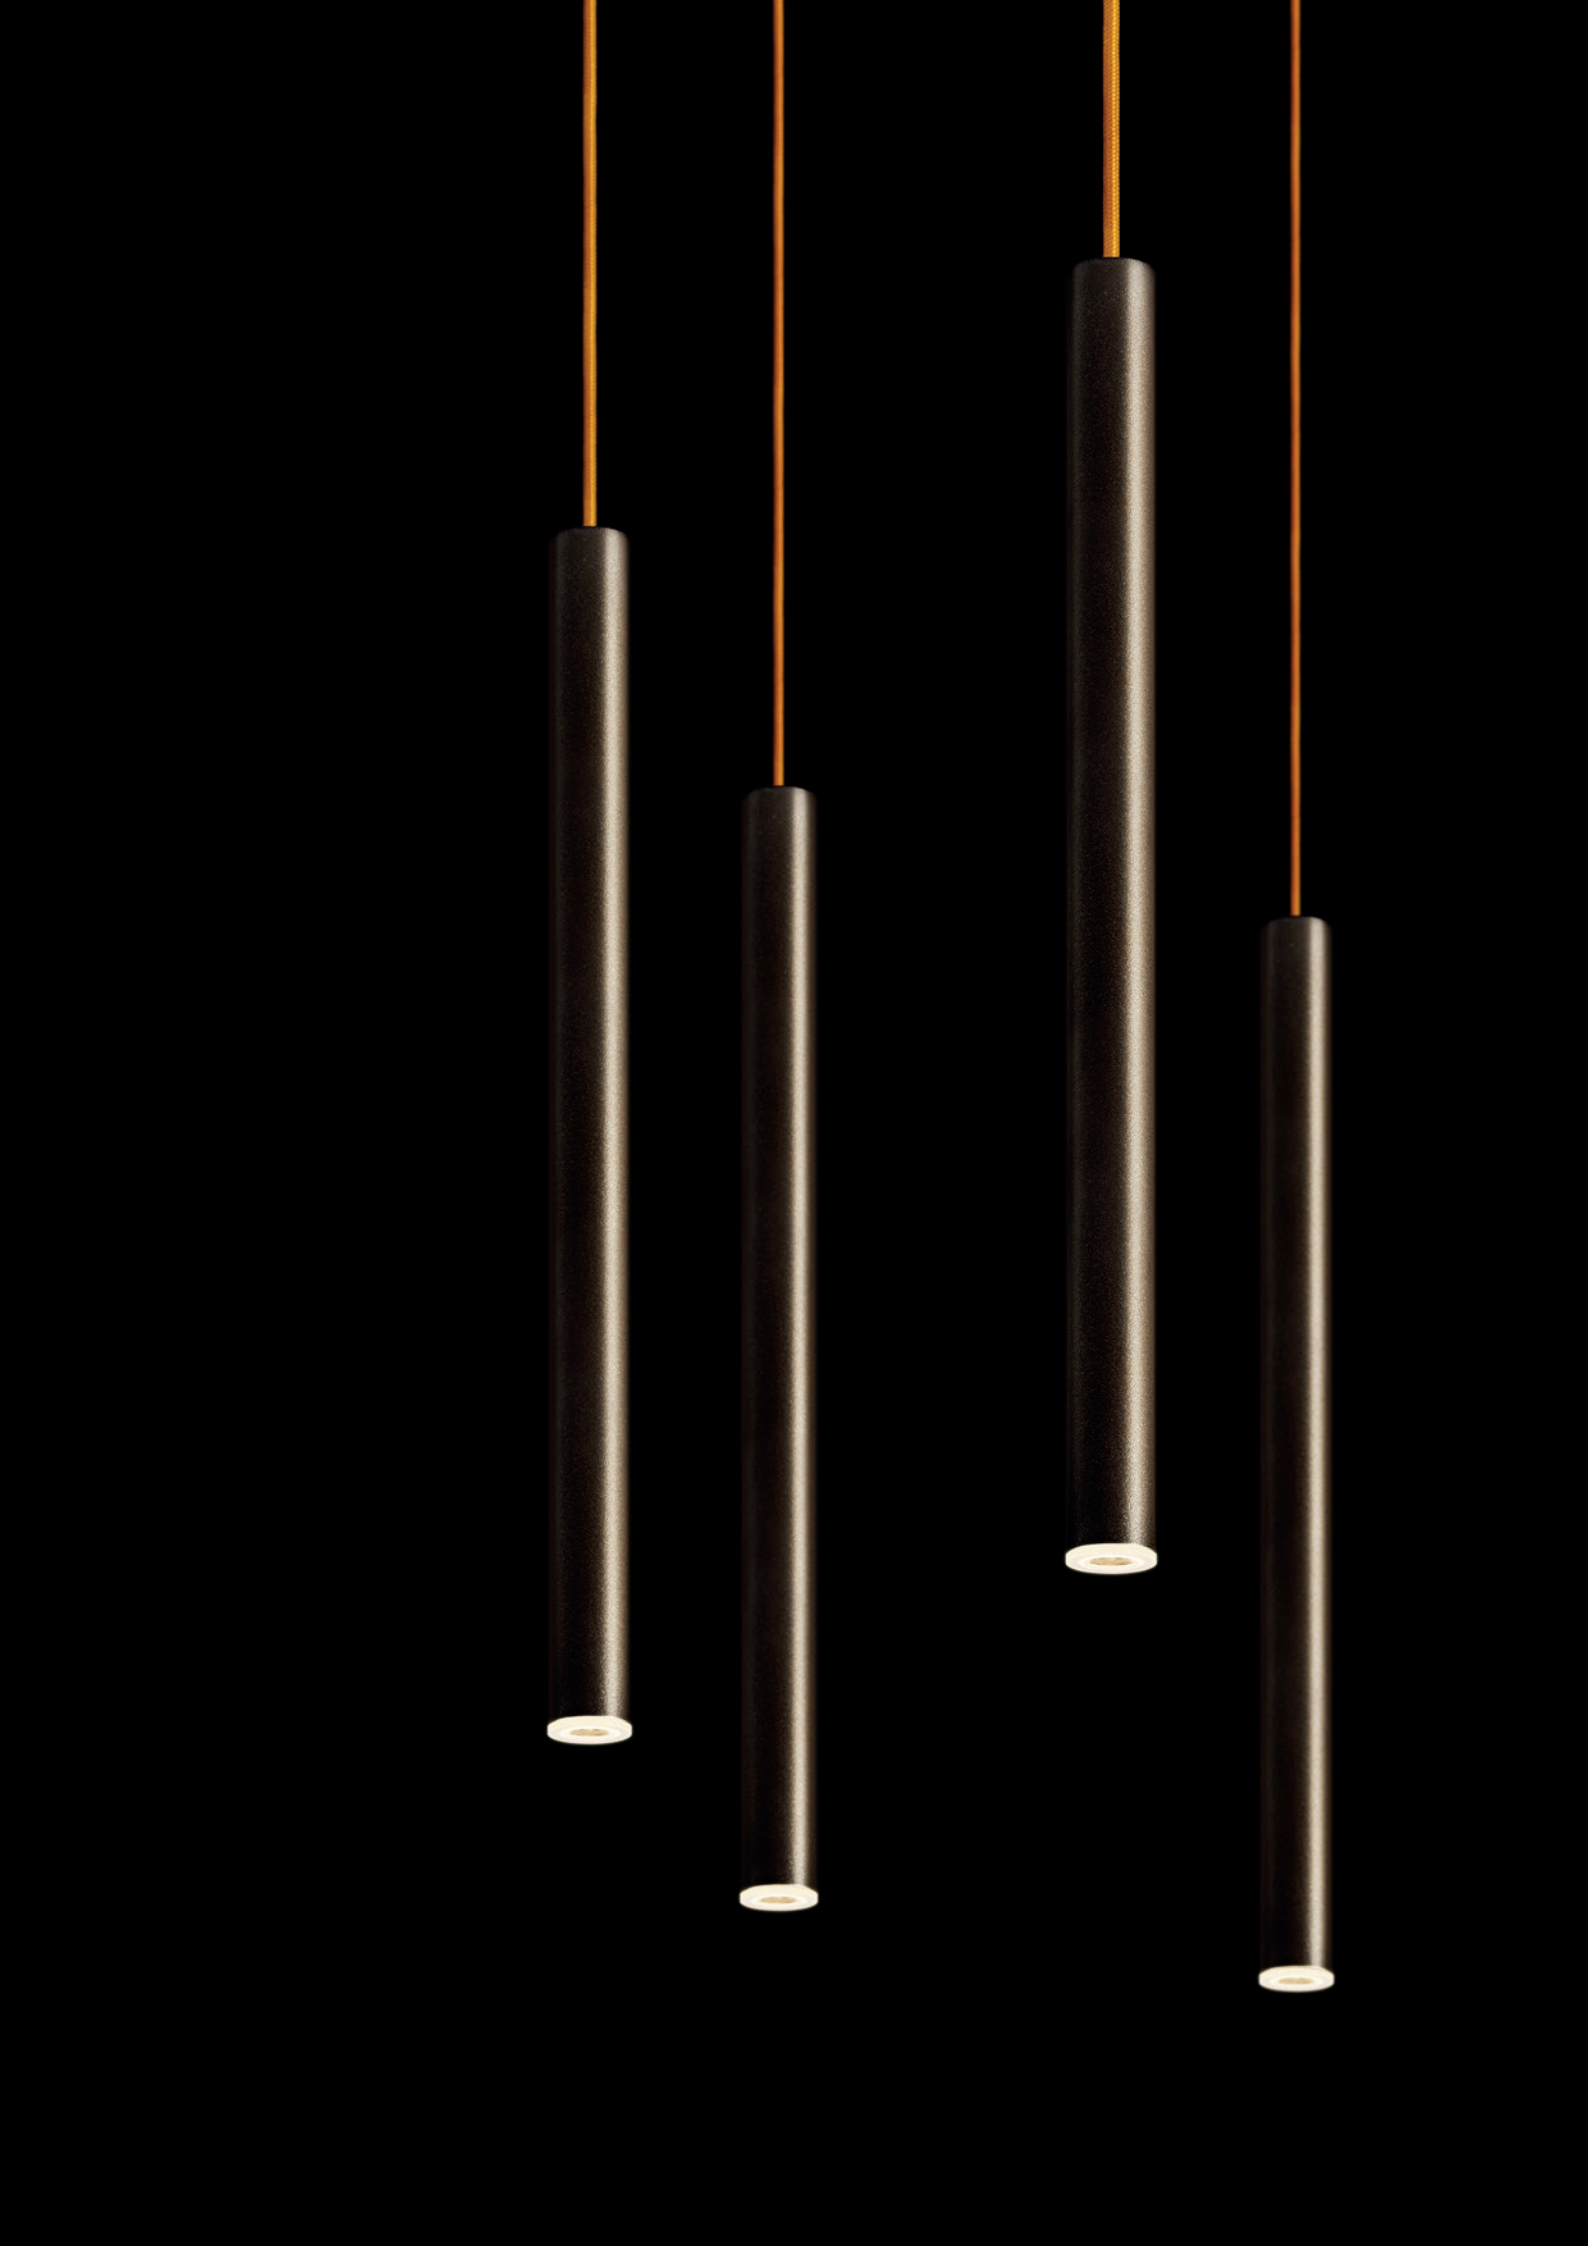

WALL  
SURFACE

ADJUSTABLE  
90° + 355°

ON/OFF  
SENSOR

USB  
CONNECTION

4 MODULES  
SUSPENDED

8 MODULES  
SUSPENDED

FINISHES

Sahara