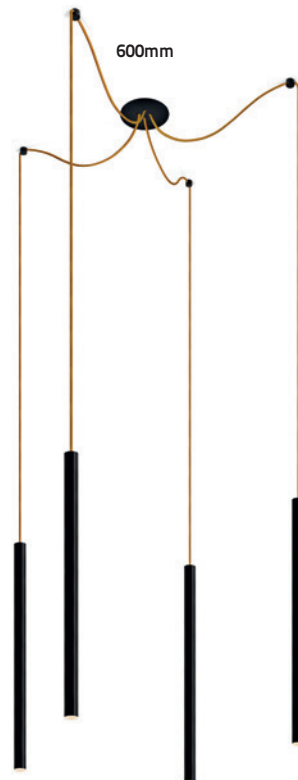

## OVAL FLOOD

CLIP-IN SYSTEM

CLICK

CLICK

CLICK

WALL  
RECESSED

ADJUSTABLE  
90°+355°

ON/OFF  
SENSOR

WALL  
SURFACE

ADJUSTABLE  
90° + 355°

ON/OFF  
SENSOR

USB  
CONNECTION

4 MODULES  
SUSPENDED

8 MODULES  
SUSPENDED

FINISHES

Sahara