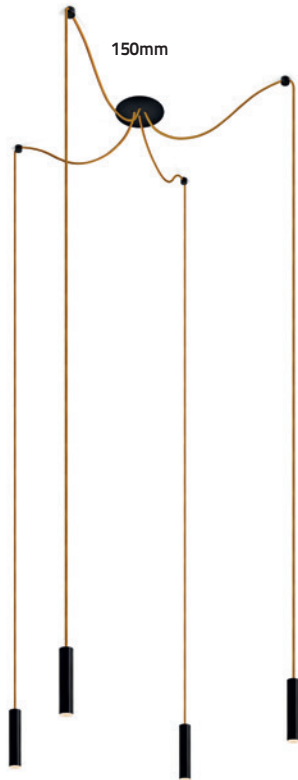

## OVAL FLOOD

CLIP-IN SYSTEM

CLICK

CLICK

CLICK

WALL  
RECESSED

ADJUSTABLE  
90°+355°

ON/OFF  
SENSOR

WALL  
SURFACE

ADJUSTABLE  
90° + 355°

ON/OFF  
SENSOR

USB  
CONNECTION

4 MODULES  
SUSPENDED

8 MODULES  
SUSPENDED

FINISHES

Sahara