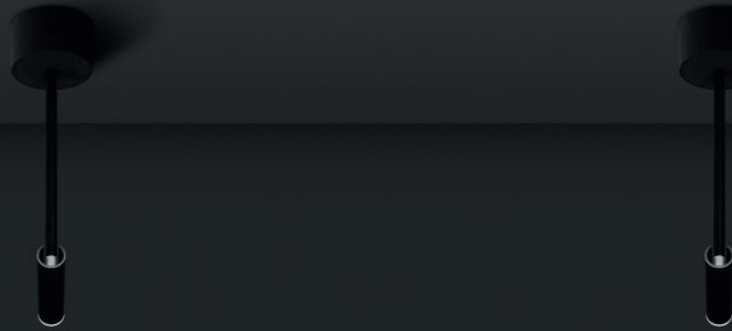

OPTICAL SYSTEM

14°

47°