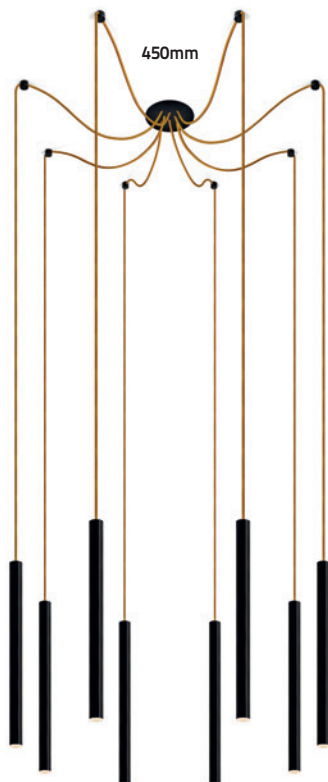

WALL  
SURFACE

ADJUSTABLE  
90° + 355°

ON/OFF  
SENSOR

USB  
CONNECTION

4 MODULES  
SUSPENDED

8 MODULES  
SUSPENDED

FINISHES

Sahara