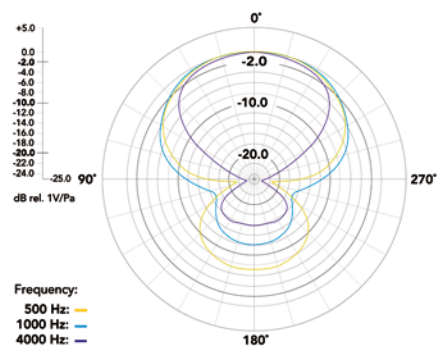

POLAR PATTERN