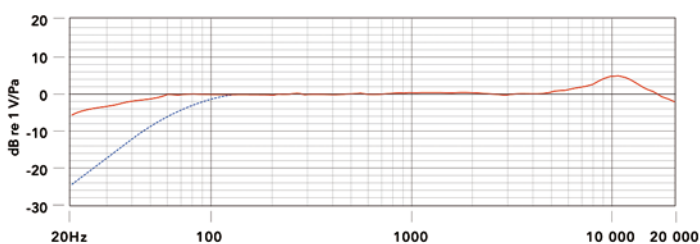

FREQUENCY RESPONSE