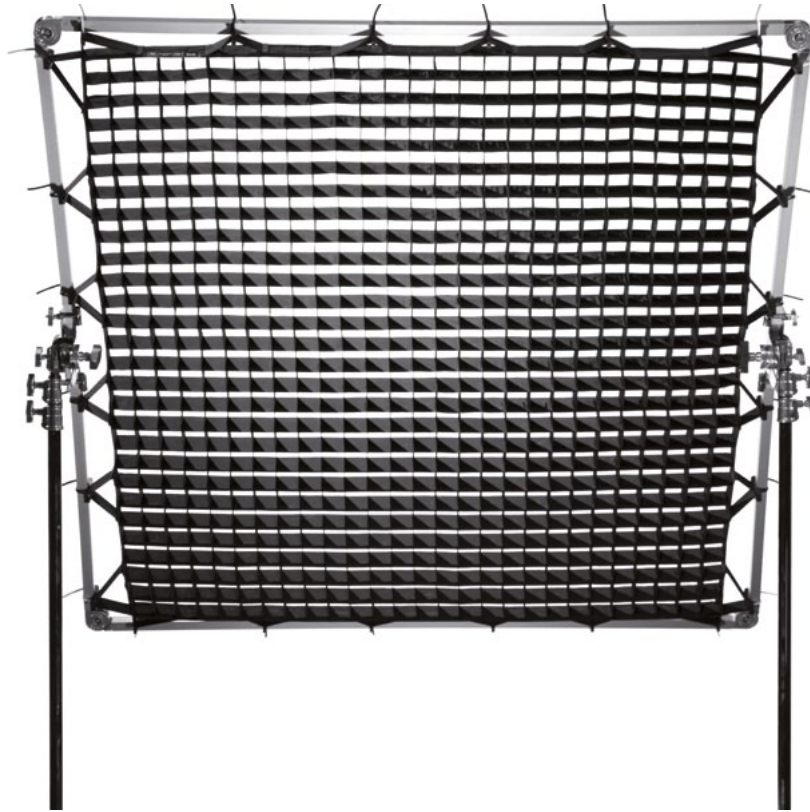

COMPATIBLE TO
COMMON FRAMES

BUTTERFLY

SNAPGRID®

SNAPBAG®

BUTTERFLY GRID