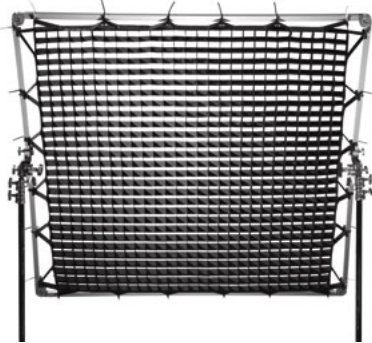

As easy as 1.. 2 .. 3 ..
Takes just seconds to install