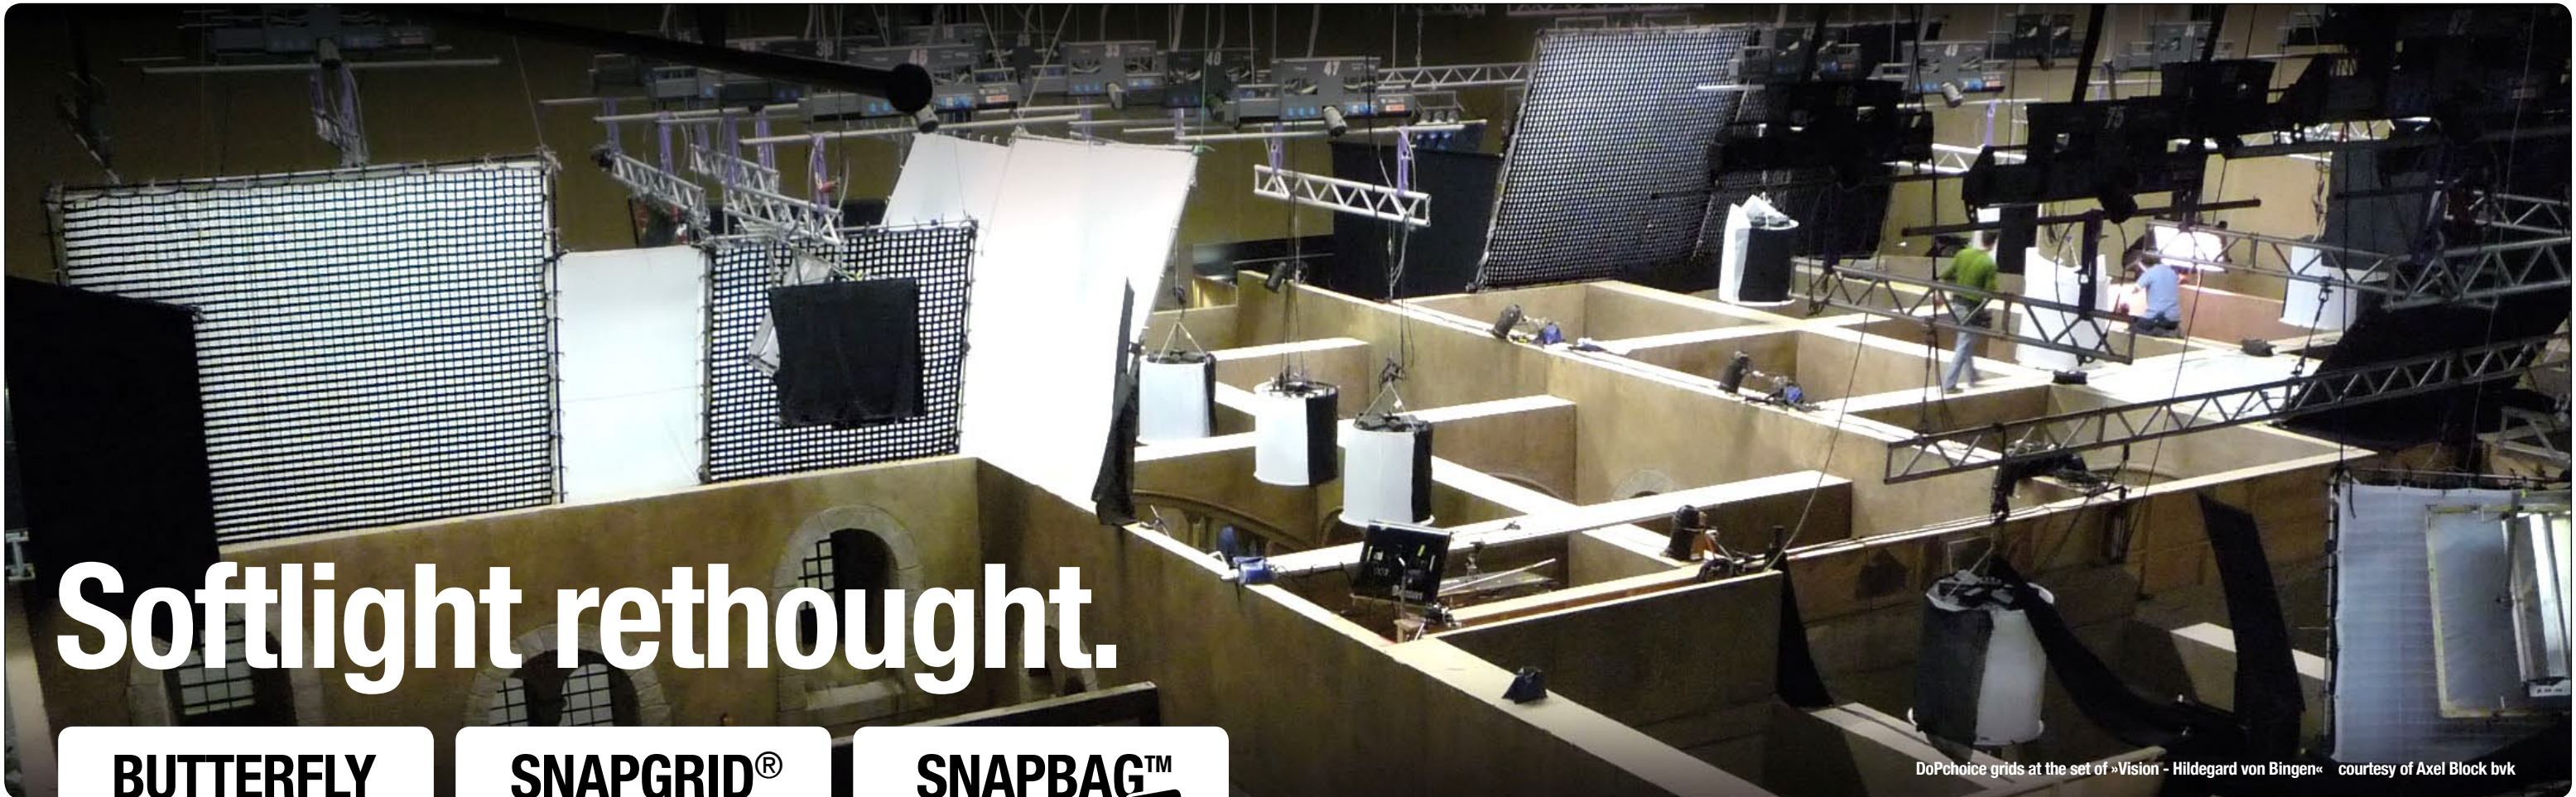

Softlight rethought.

DoPchoice grids at the set of »Vision - Hildegard von Bingen« courtesy of Axel Block bvK

BUTTERFLY

SNAPGRID®

SNAPBAG™
NEW