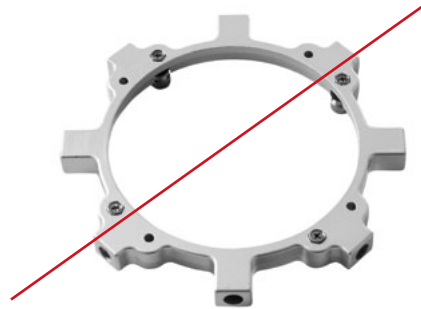

WITHOUT SPEEDRING HASSLE

WWW.DOPCHOICE.COM