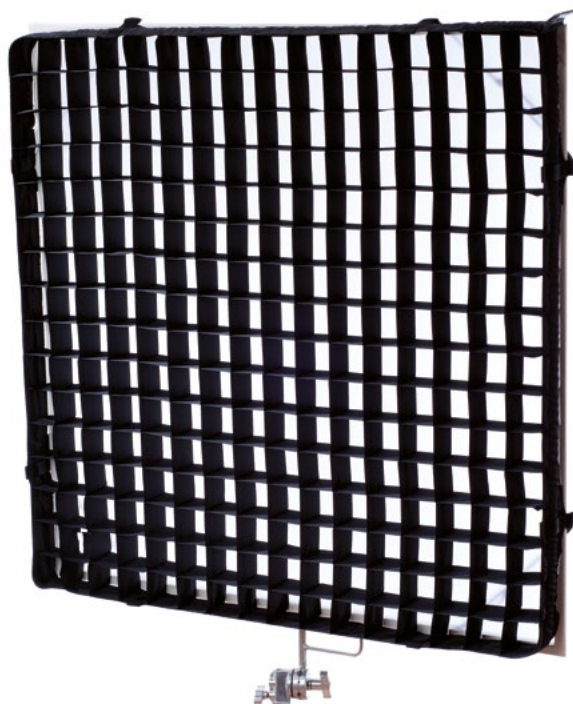

FITS TO ALL COMMON
GEL FRAMES

PATENT US 8.014.654
AND OTHERS PENDING

BUTTERFLY

SNAPGRID®

SNAPBAG®

SNAPGRID® & SNAPBAG®
for
FROST FRAME