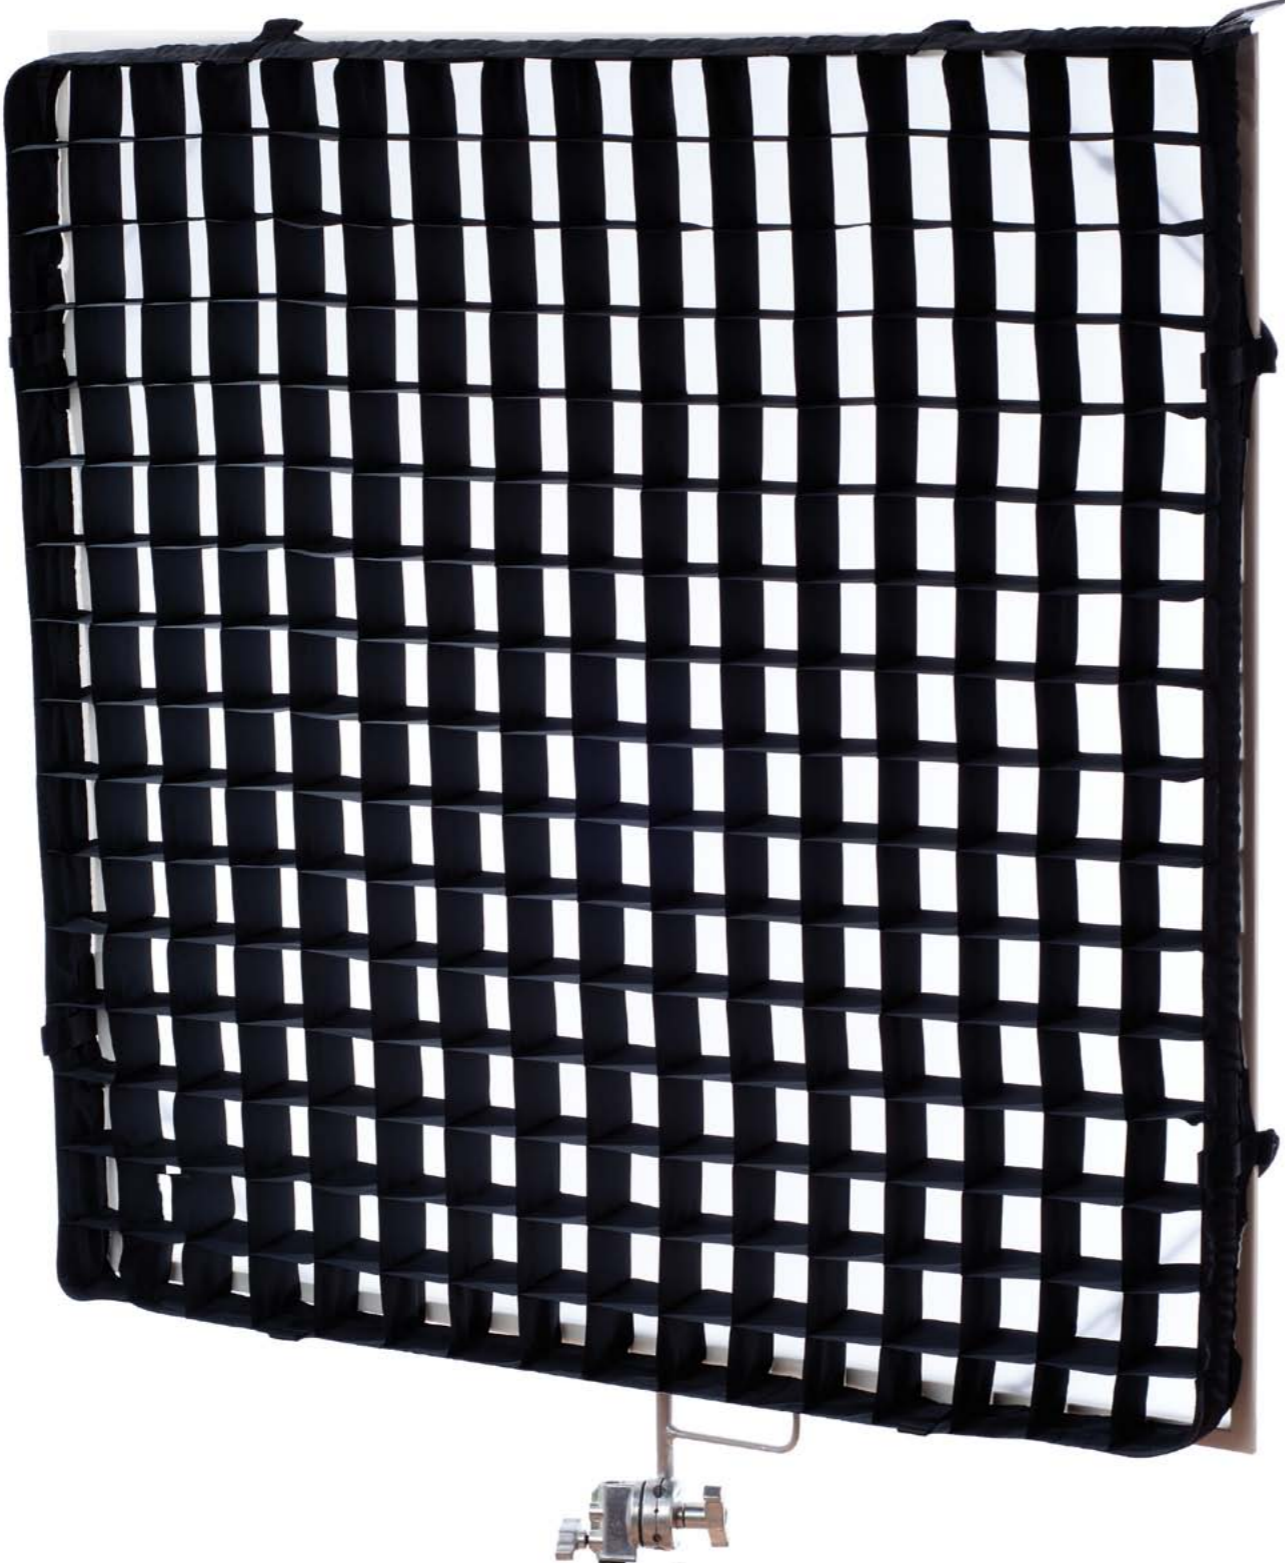

50°

2in1 30°/50°

2in1 50°/30°

FROST FRAME

FROST FRAME

EASY INSTALLATION

FOR FROST & GEL FRAME

JUST FLIP THE ELASTICS OVER THE CORNERS
TO INSTALL YOUR SNAPGRID® & SNAPGRID®

2 IN 1 SNAPGRID®

WITH THE 2 IN 1 SNAPGRID® YOU GET 2 DIFFERENT LIGHT DISTRIBUTION ANGELES JUST BY ROTATING YOUR FRAME TROUGH 90°.

2in1 30°/50°

2in1 50°/30°

ATTACH THE SNAPBAG[®] TO THE FRAME

AVAILABLE SIZES