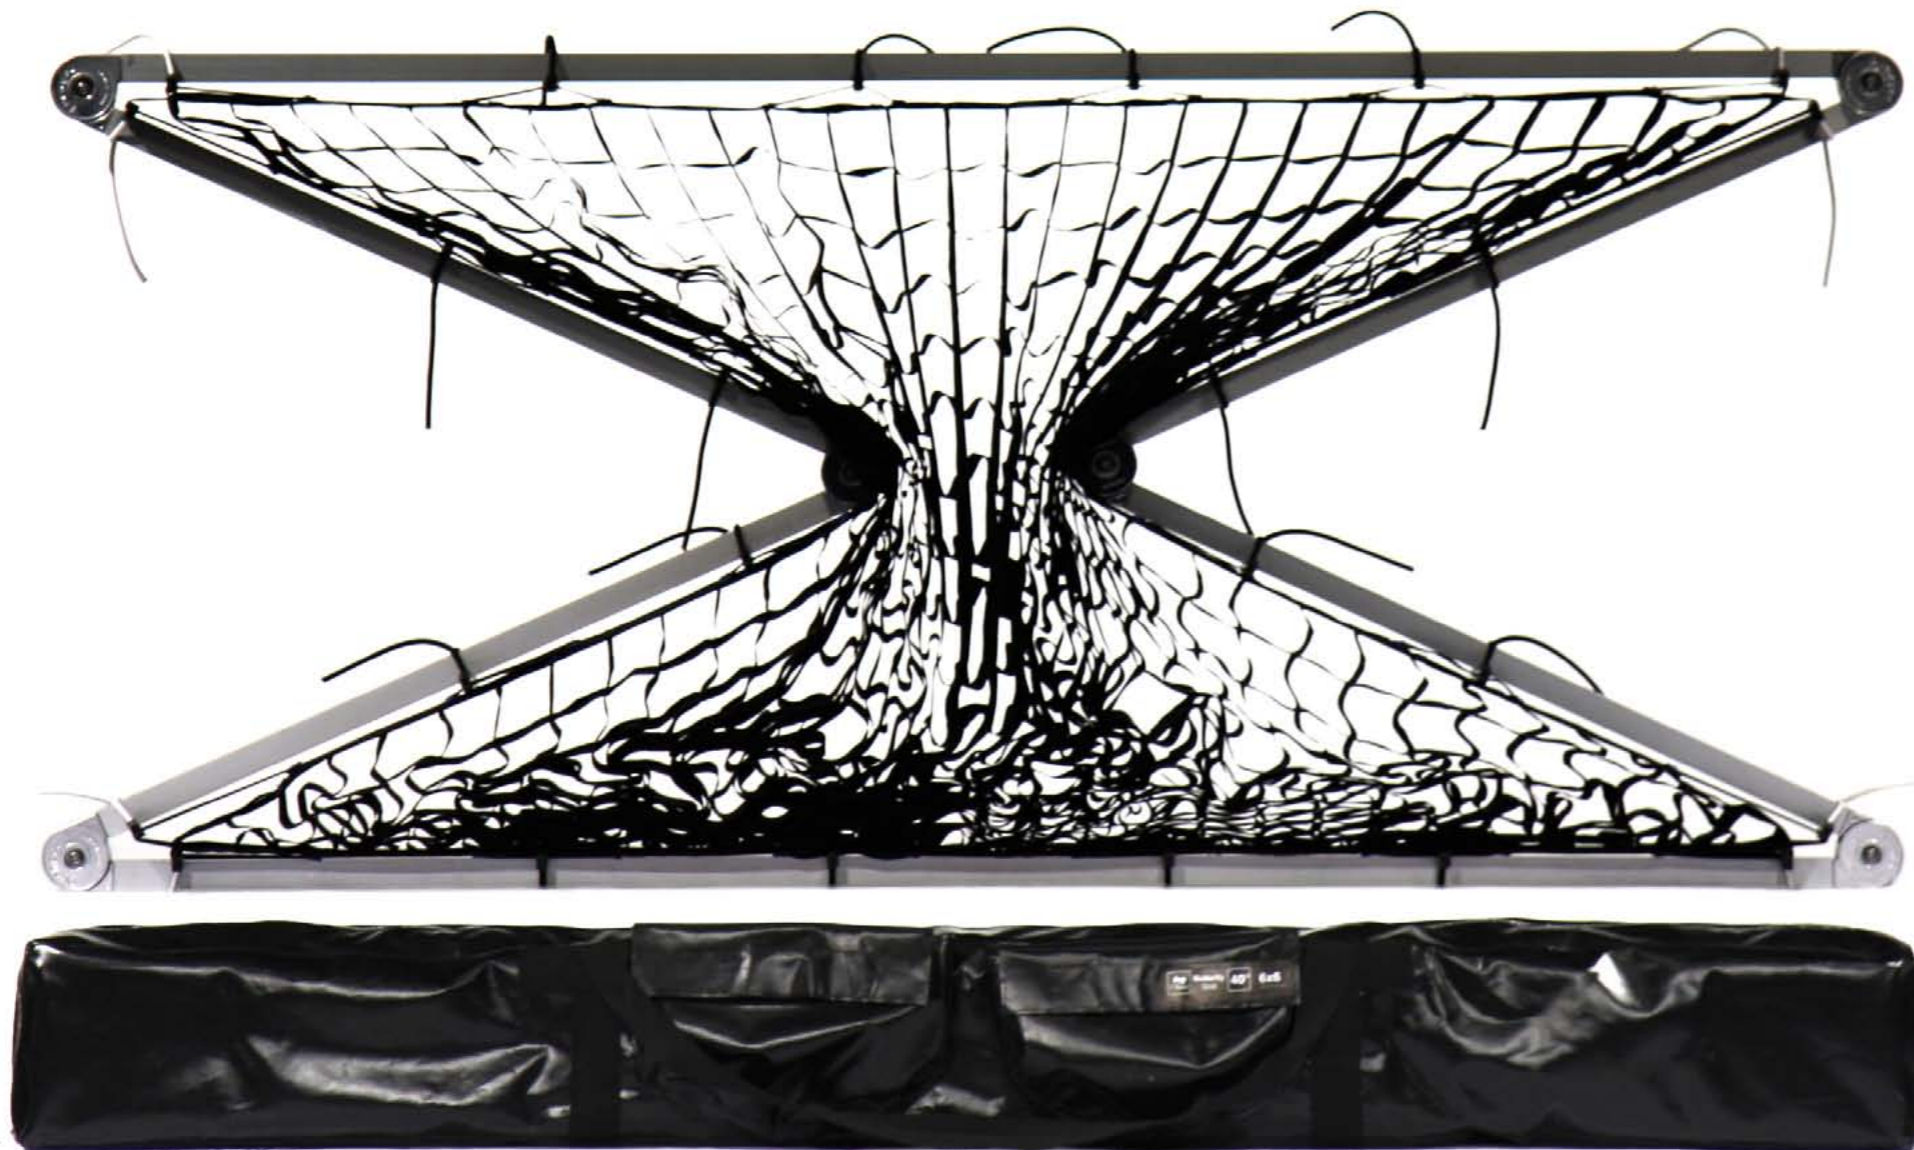

**ONE MINUTE SETUP
IN COMBINATION WITH
FOLDAWAY FRAME.**