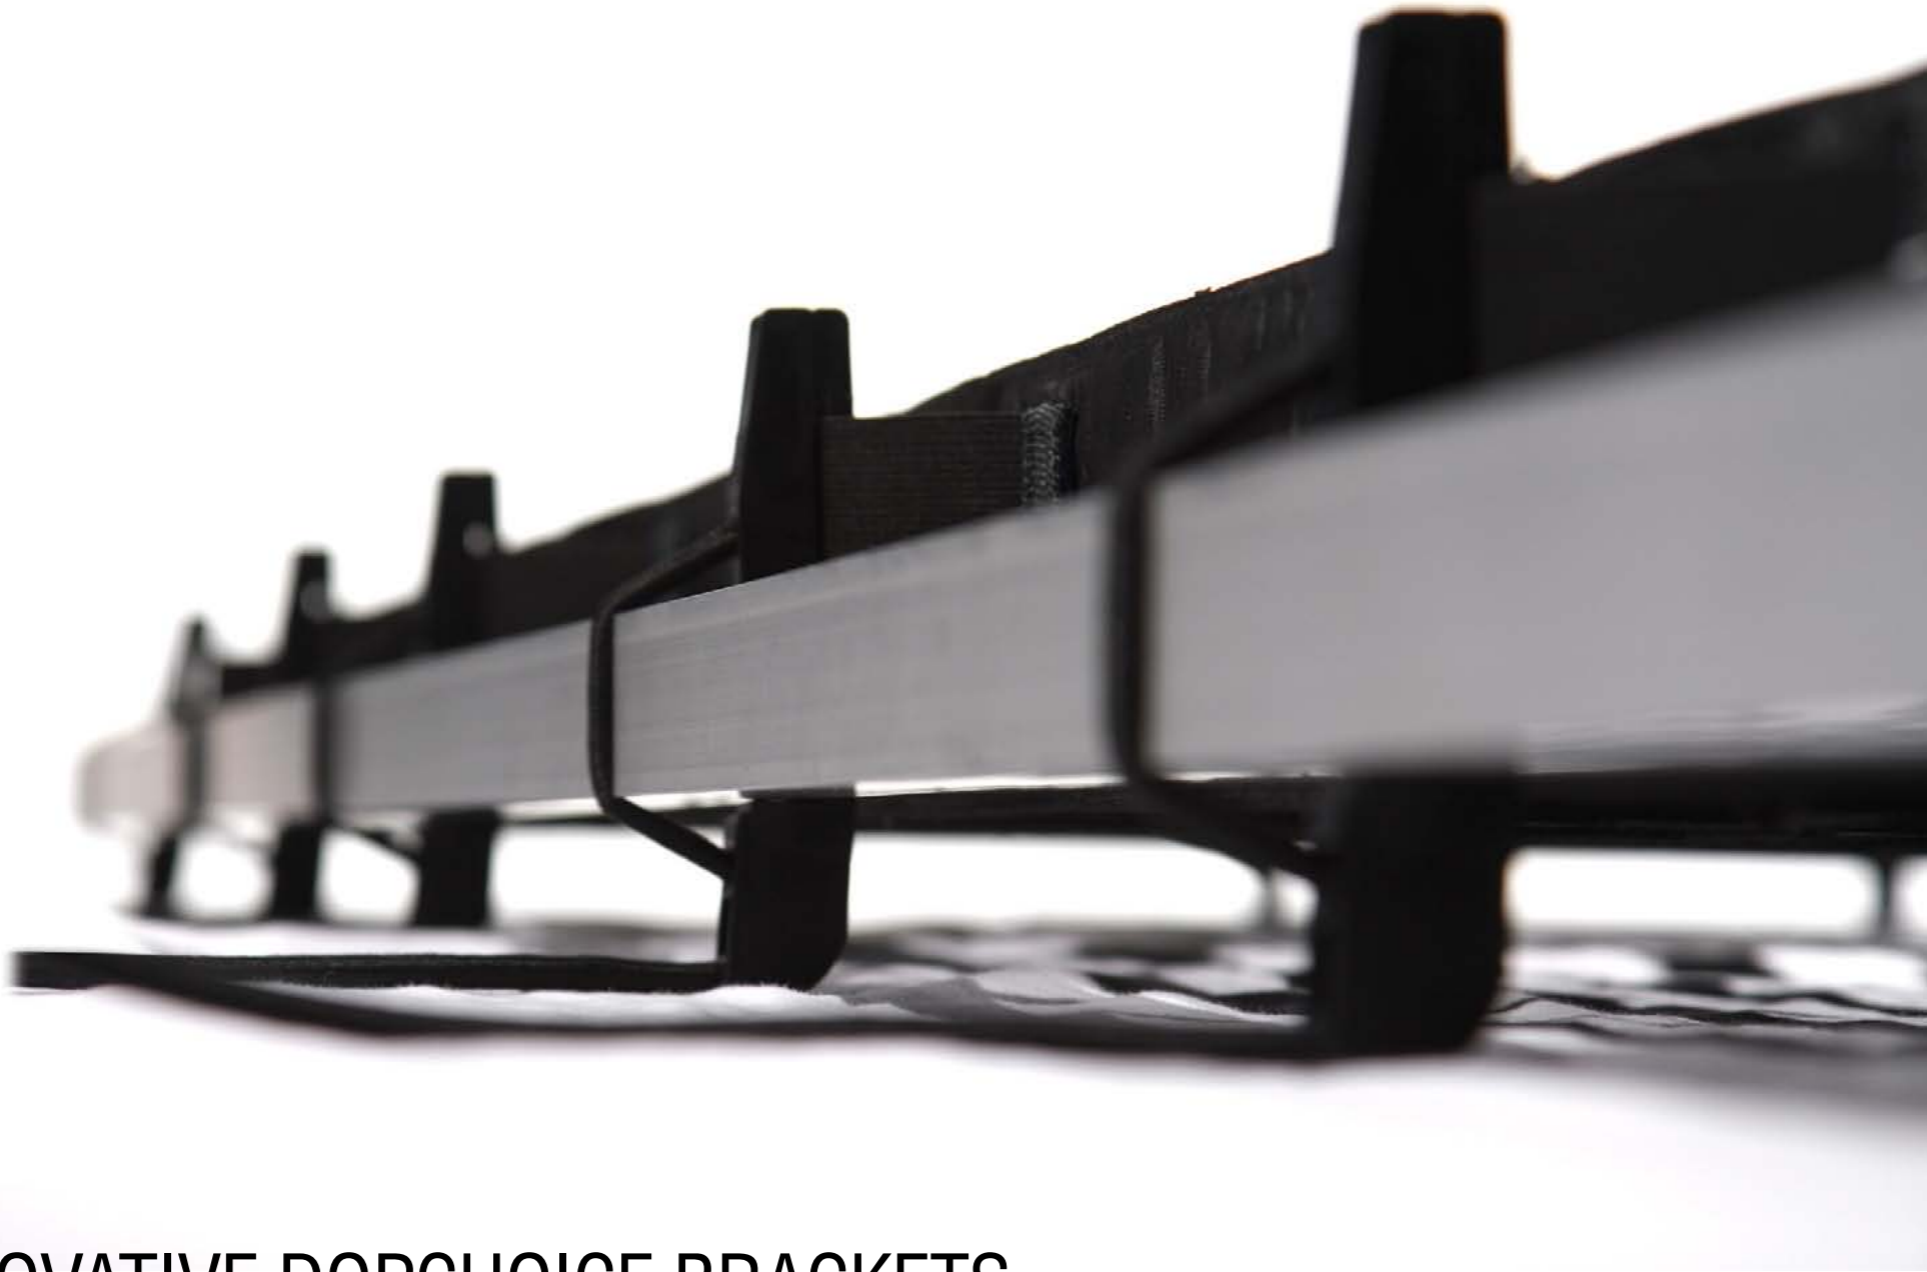

MADE IN GERMANY

NO TUMMY

NO WEAROUT

NO HASSLE

SAFELY STORED

EVERY GRID COMES WITH A
DOPCHOICE BAG MADE OF ROBUST CANVAS

STAYS CLEAN WHEREVER YOU PUT IT

THE INNOVATIVE DOPCHOICE BRACKETS
KEEP A DISTANCE FROM DIRT AND DUST