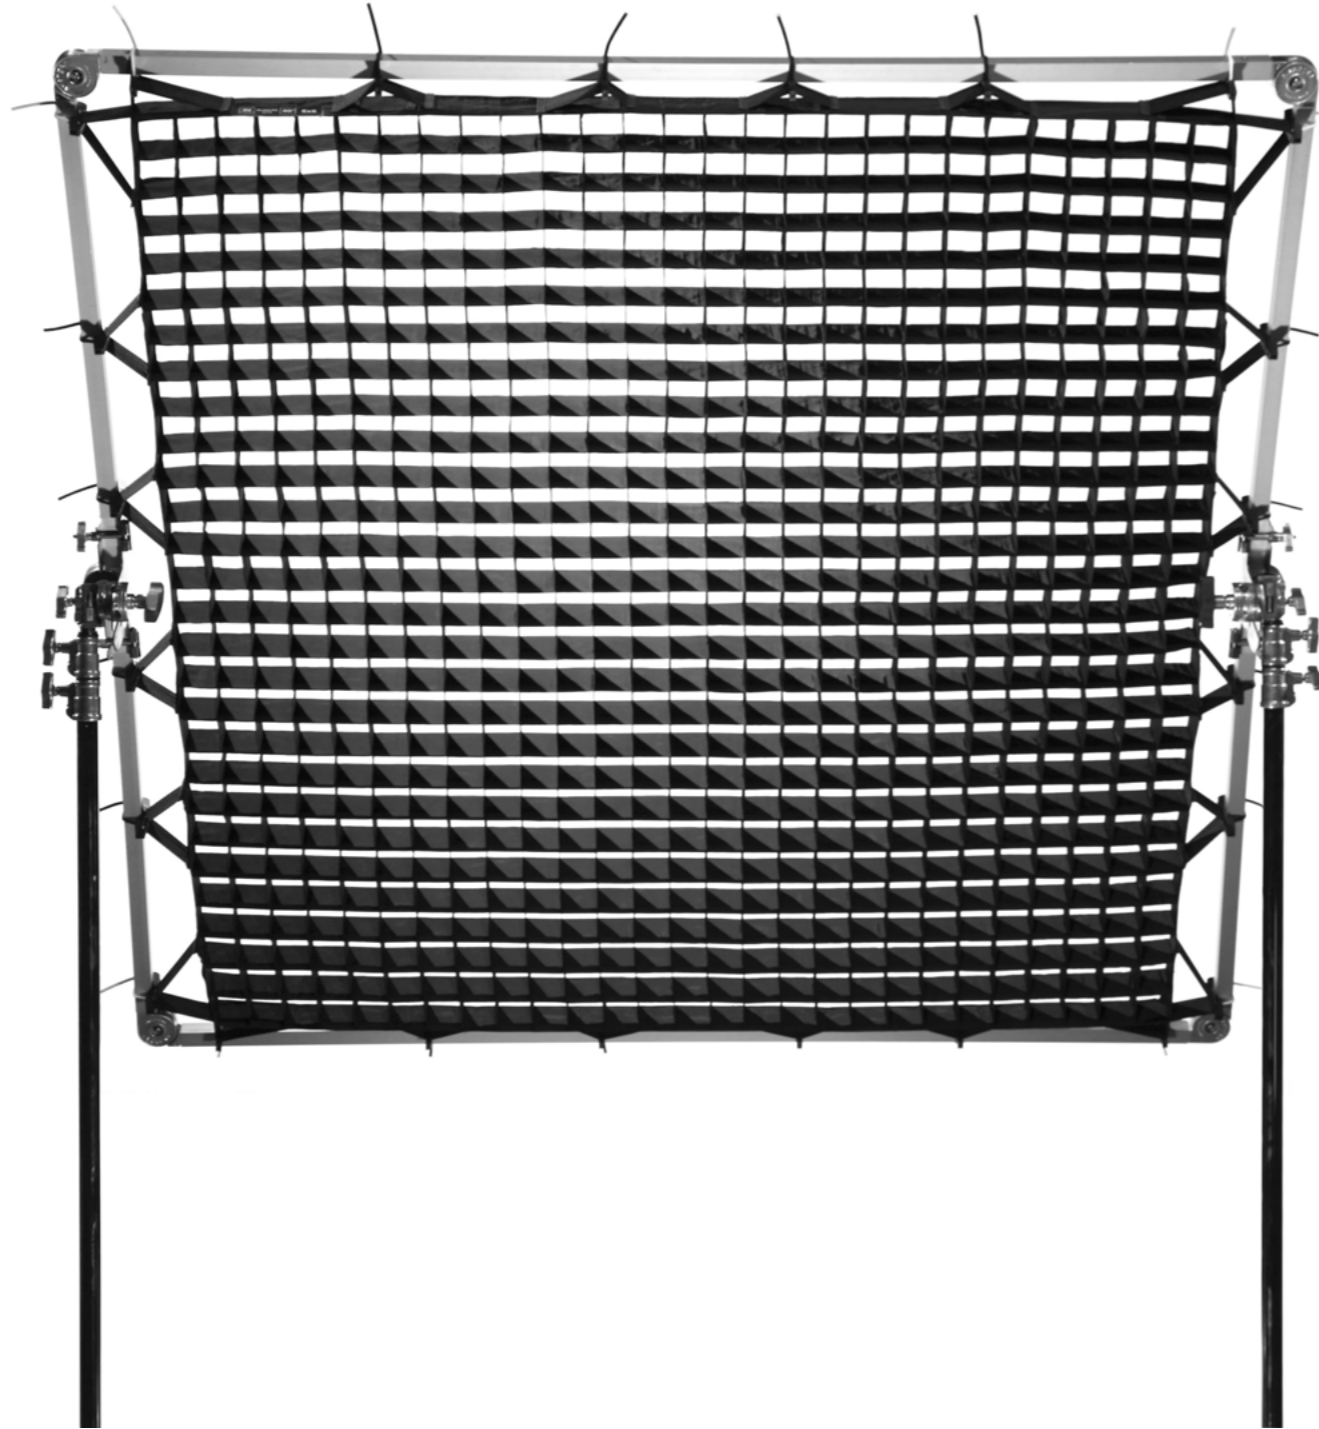

cinec Innovation Award

BASE BUTTERFLY

BASE SNAPGRID

SNAPGRID®

BASE SNAPBAG

SNAPBAG®

BUTTERFLY GRIDS

BUTTERFLY GRIDS

MADE IN GERMANY

NO TUMMY

NO WEAROUT

NO HASSLE

SAFELY STORED

EVERY GRID COMES WITH A
DOPCHOICE BAG MADE OF ROBUST CANVAS

STAYS CLEAN WHEREVER YOU PUT IT

THE INNOVATIVE DOPCHOICE BRACKETS
KEEP A DISTANCE FROM DIRT AND DUST

2 IN 1 SNAPGRID®

WITH THE 2 IN 1 SNAPGRID® YOU GET 2 DIFFERENT LIGHT DISTRIBUTION ANGELES JUST BY ROTATING YOUR FRAME TROUGH 90°.

2in1 30°/50°

2in1 50°/30°

ATTACH THE SNAPBAG[®] TO THE FRAME

AVAILABLE SIZES

EASY TO MOUNT OCTAS!

NEW OCTA SIZES.

Now the SNAPGRIDS® are also available for the 5ft Octaplus and for Dedo® / Profoto® Octa 5ftUP TO 7 ft !

EASY OCTAPLUS SETUP.

The built-in snap frame allows for fast set-up without the hassles of “belly sag” when your Lightbank is overhead in a horizontal position.